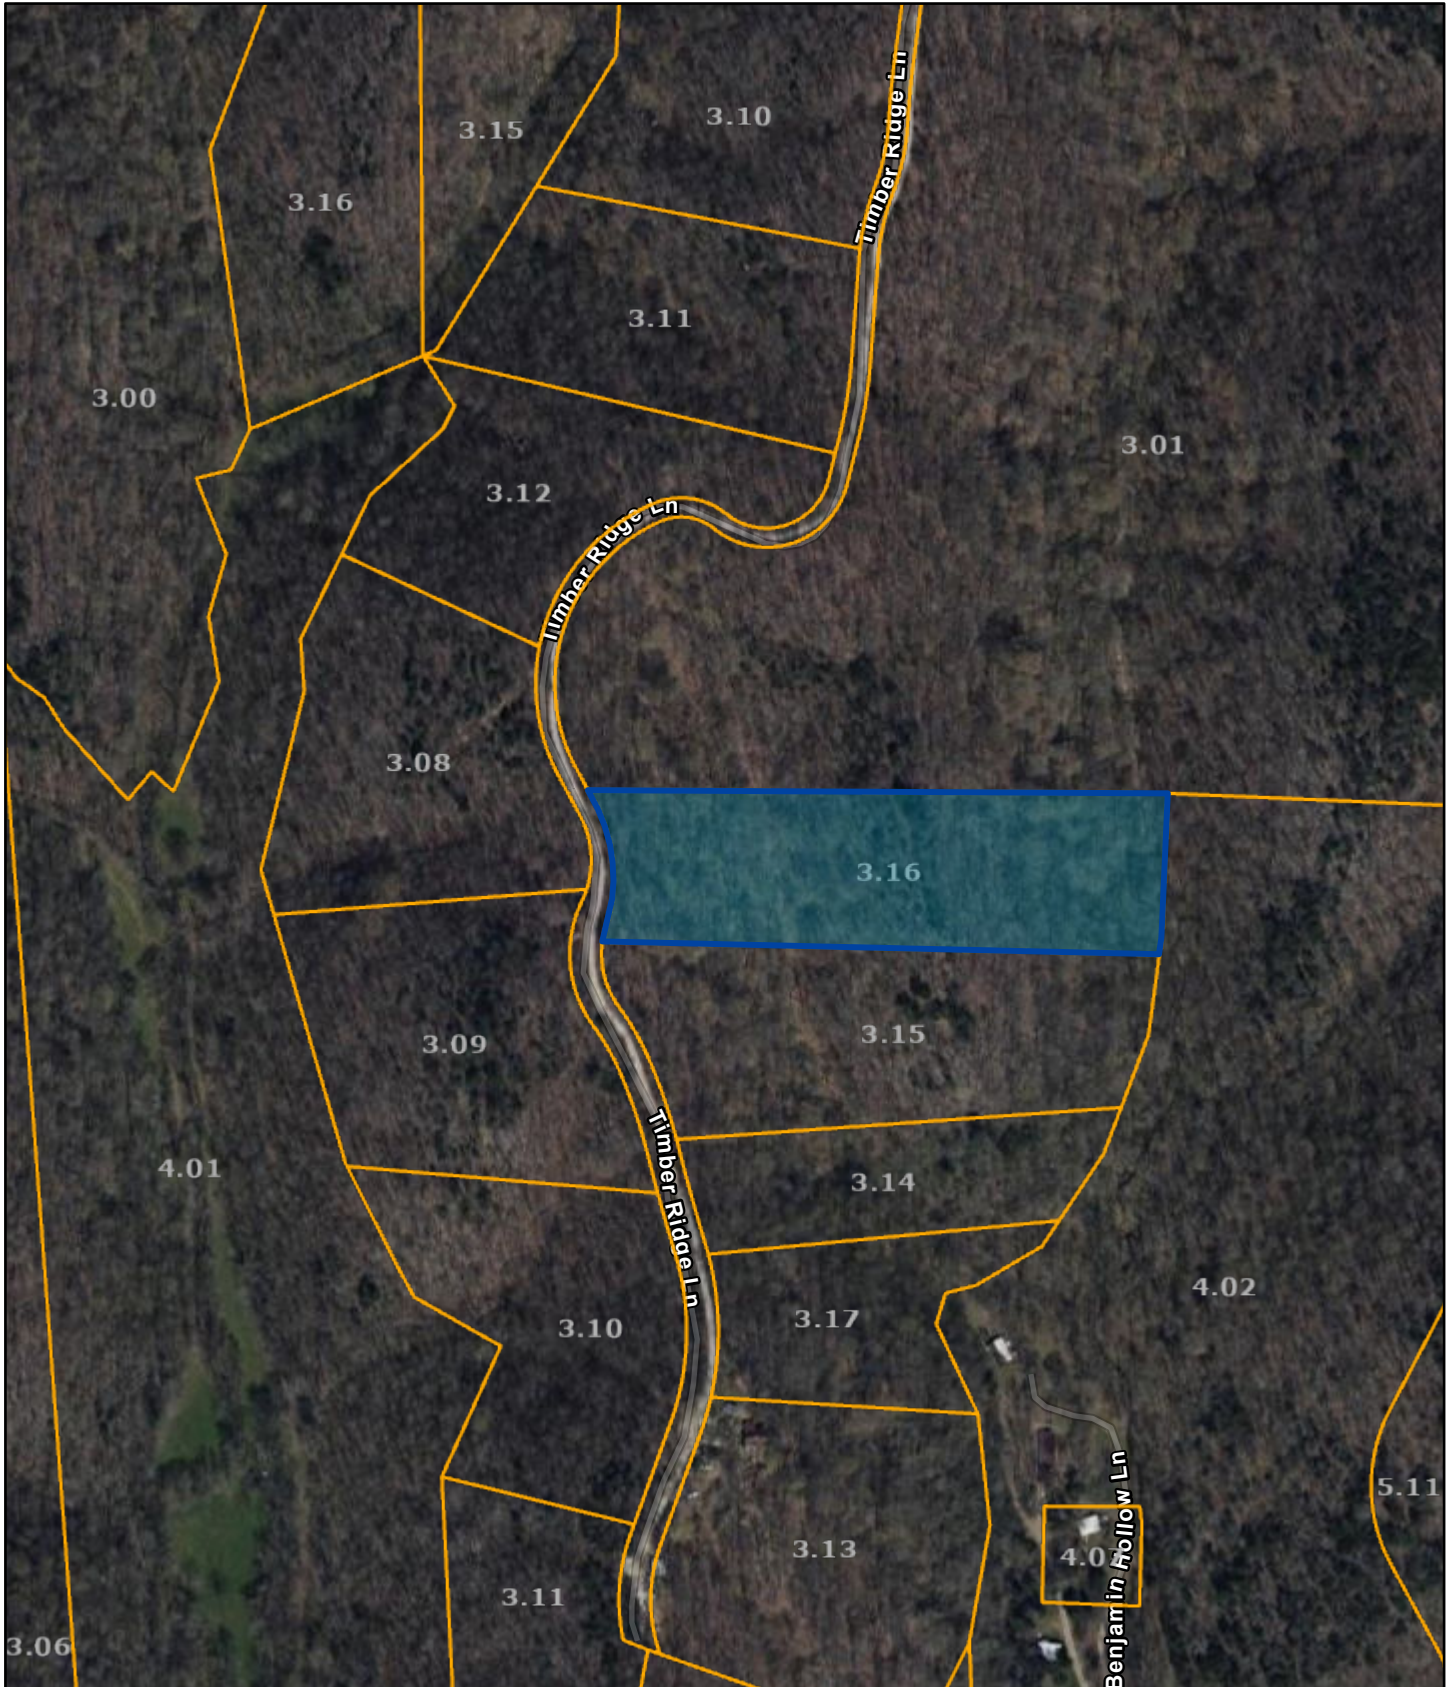

Clay County - Parcel: 079 003.16

Date: November 17, 2023

County: Clay
Owner: STEVENS SCOTT
Address: FOREST TRAILS
Parcel Number: 079 003.16
Deeded Acreage: 5.31
Calculated Acreage: 0
Date of TDOT Imagery: 2022
Date of Vexcel Imagery: 2023

The property lines are compiled from information maintained by your local county Assessor's office but are not conclusive evidence of property ownership in any court of law.