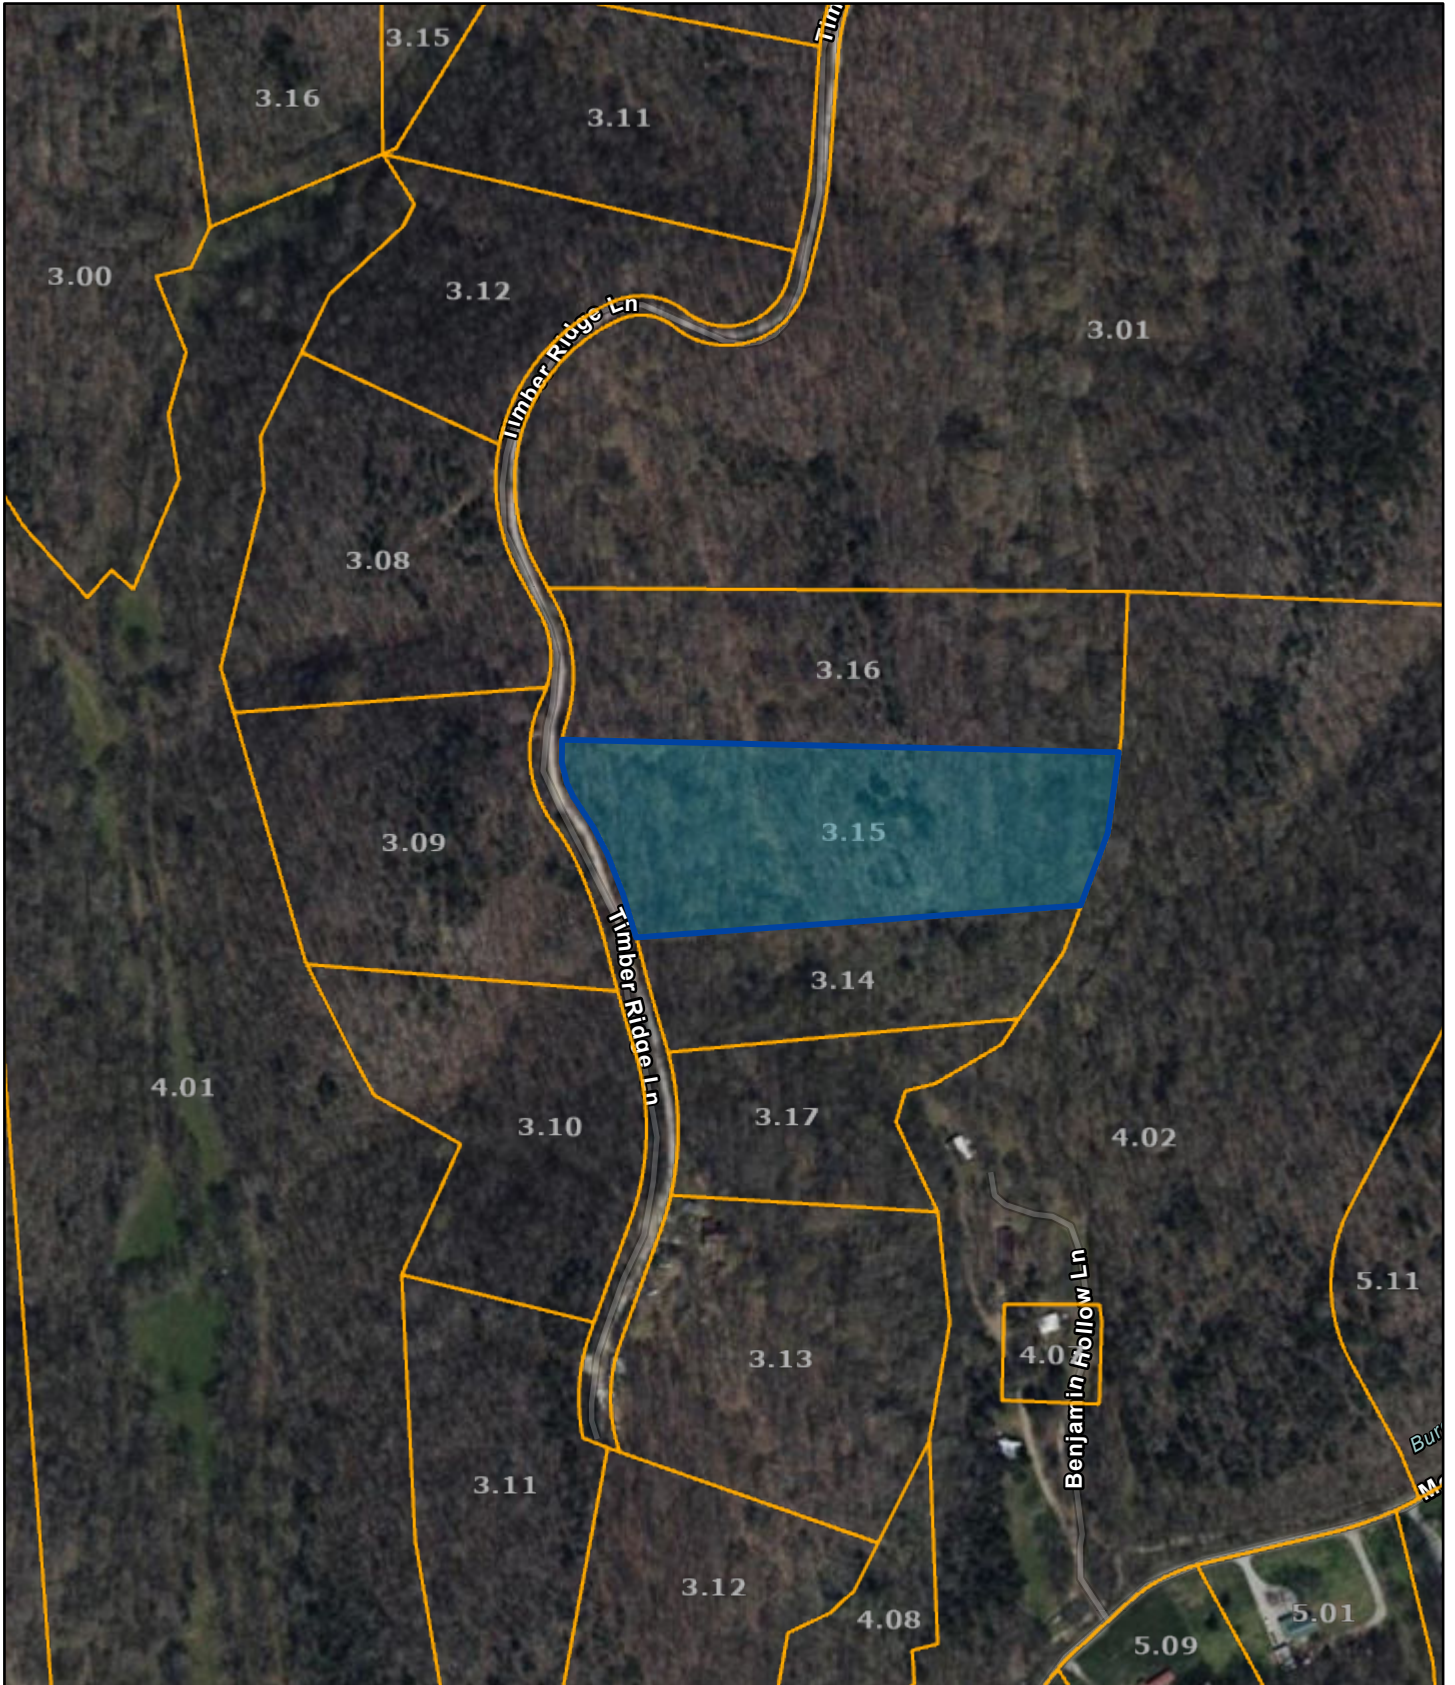

Clay County - Parcel: 079 003.15

Date: November 17, 2023

County: Clay
Owner: STEVENS SCOTT
Address: FOREST TRAILS
Parcel Number: 079 003.15
Deeded Acreage: 5.05
Calculated Acreage: 0
Date of TDOT Imagery: 2022
Date of Vexcel Imagery: 2023

The property lines are compiled from information maintained by your local county Assessor's office but are not conclusive evidence of property ownership in any court of law.