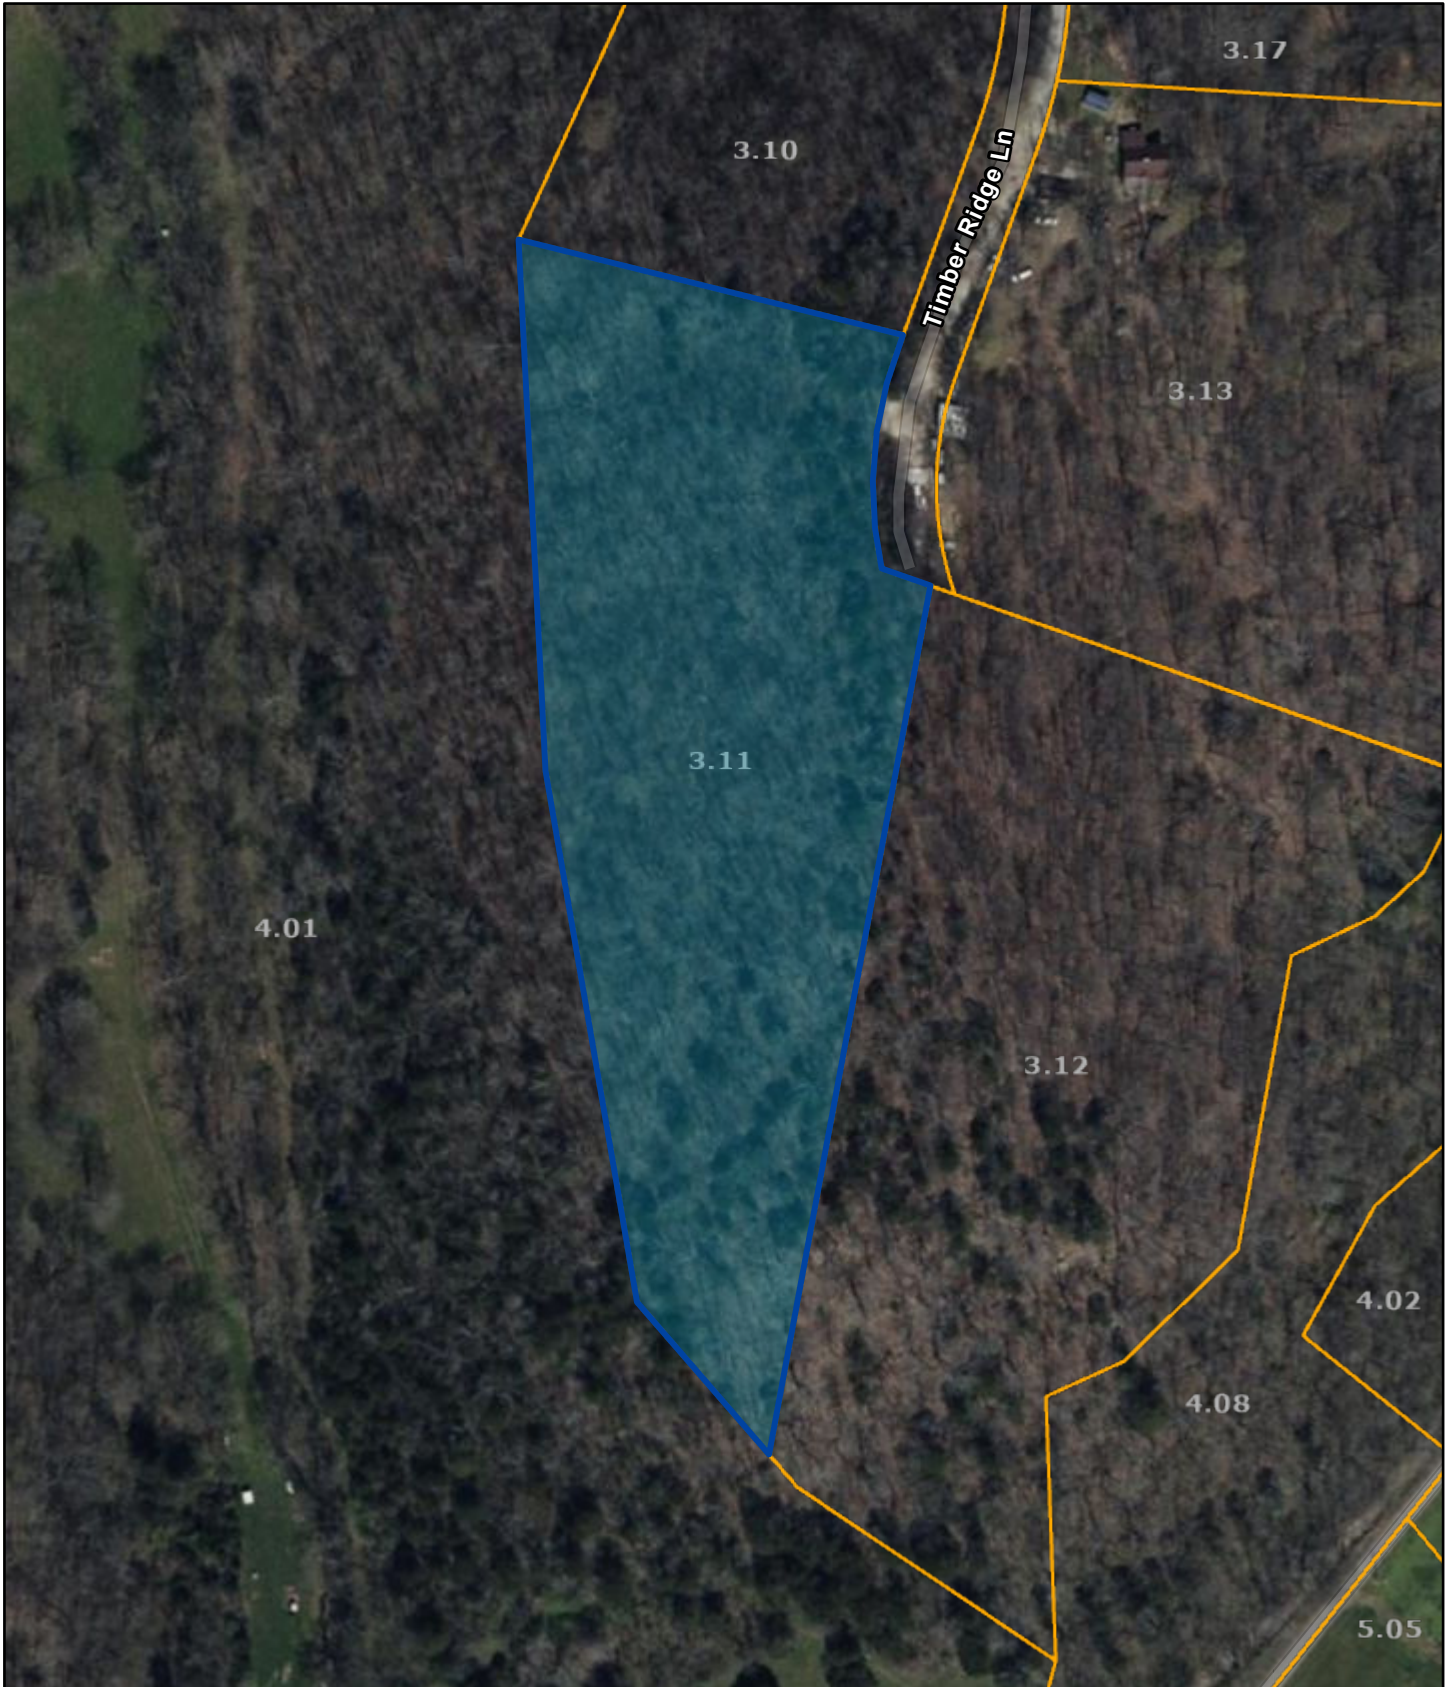

Clay County - Parcel: 079 003.11

Date: November 17, 2023

County: Clay
Owner: STEVENS SCOTT
Address: FOREST TRAILS
Parcel Number: 079 003.11
Deeded Acreage: 5.01
Calculated Acreage: 0
Date of TDOT Imagery: 2022
Date of Vexcel Imagery: 2023

The property lines are compiled from information maintained by your local county Assessor's office but are not conclusive evidence of property ownership in any court of law.