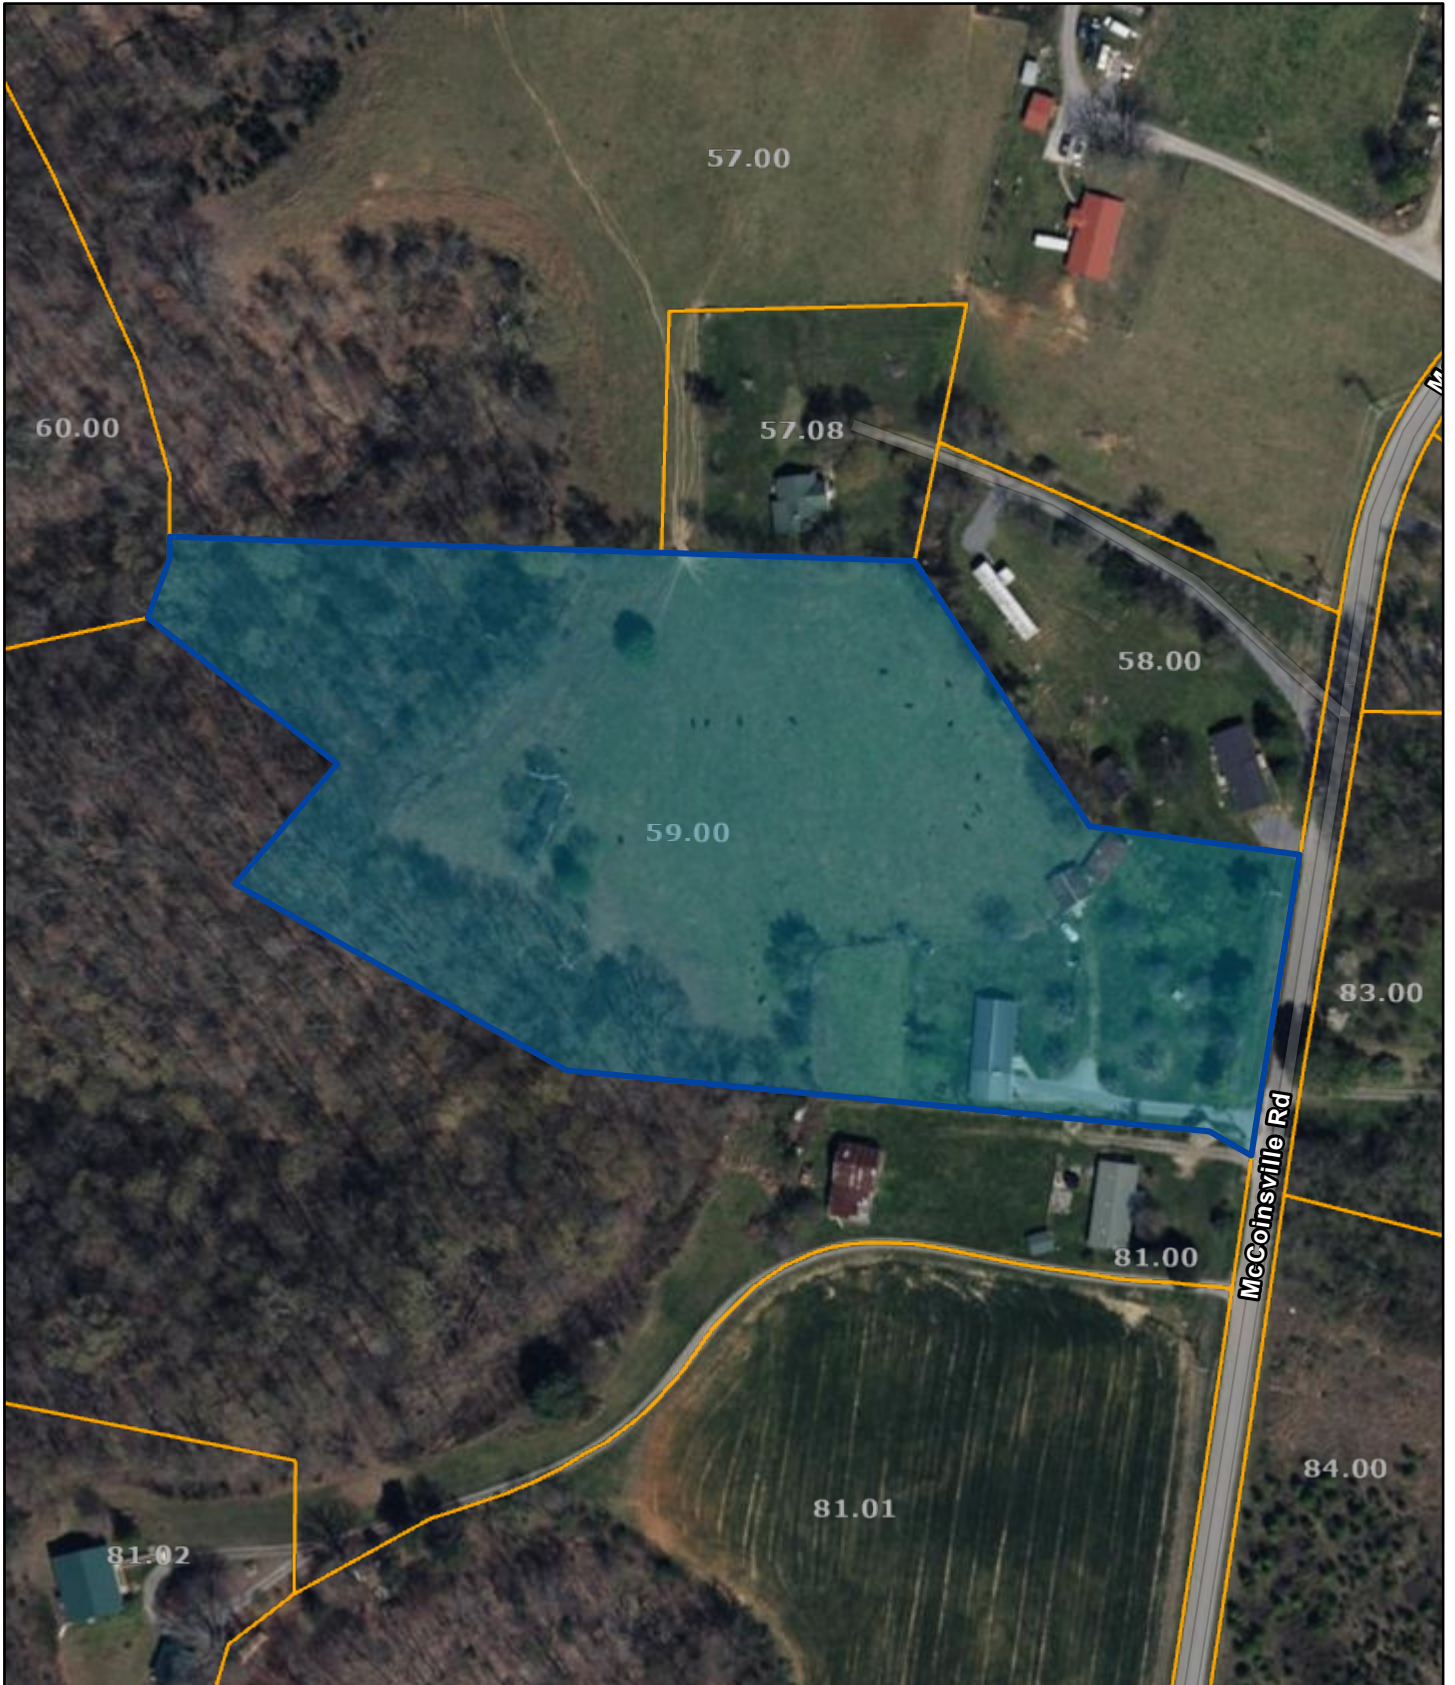

# Jackson County - Parcel: 067 059.00

Date: September 7, 2023

County: Jackson  
Owner: ALLEN JENNIE MILDRED LE  
Address: MCCOINSVILLE RD 2840  
Parcel Number: 067 059.00  
Deeded Acreage: 0  
Calculated Acreage: 5  
Date of TDOT Imagery: 2018  
Date of Vexcel Imagery: 2021