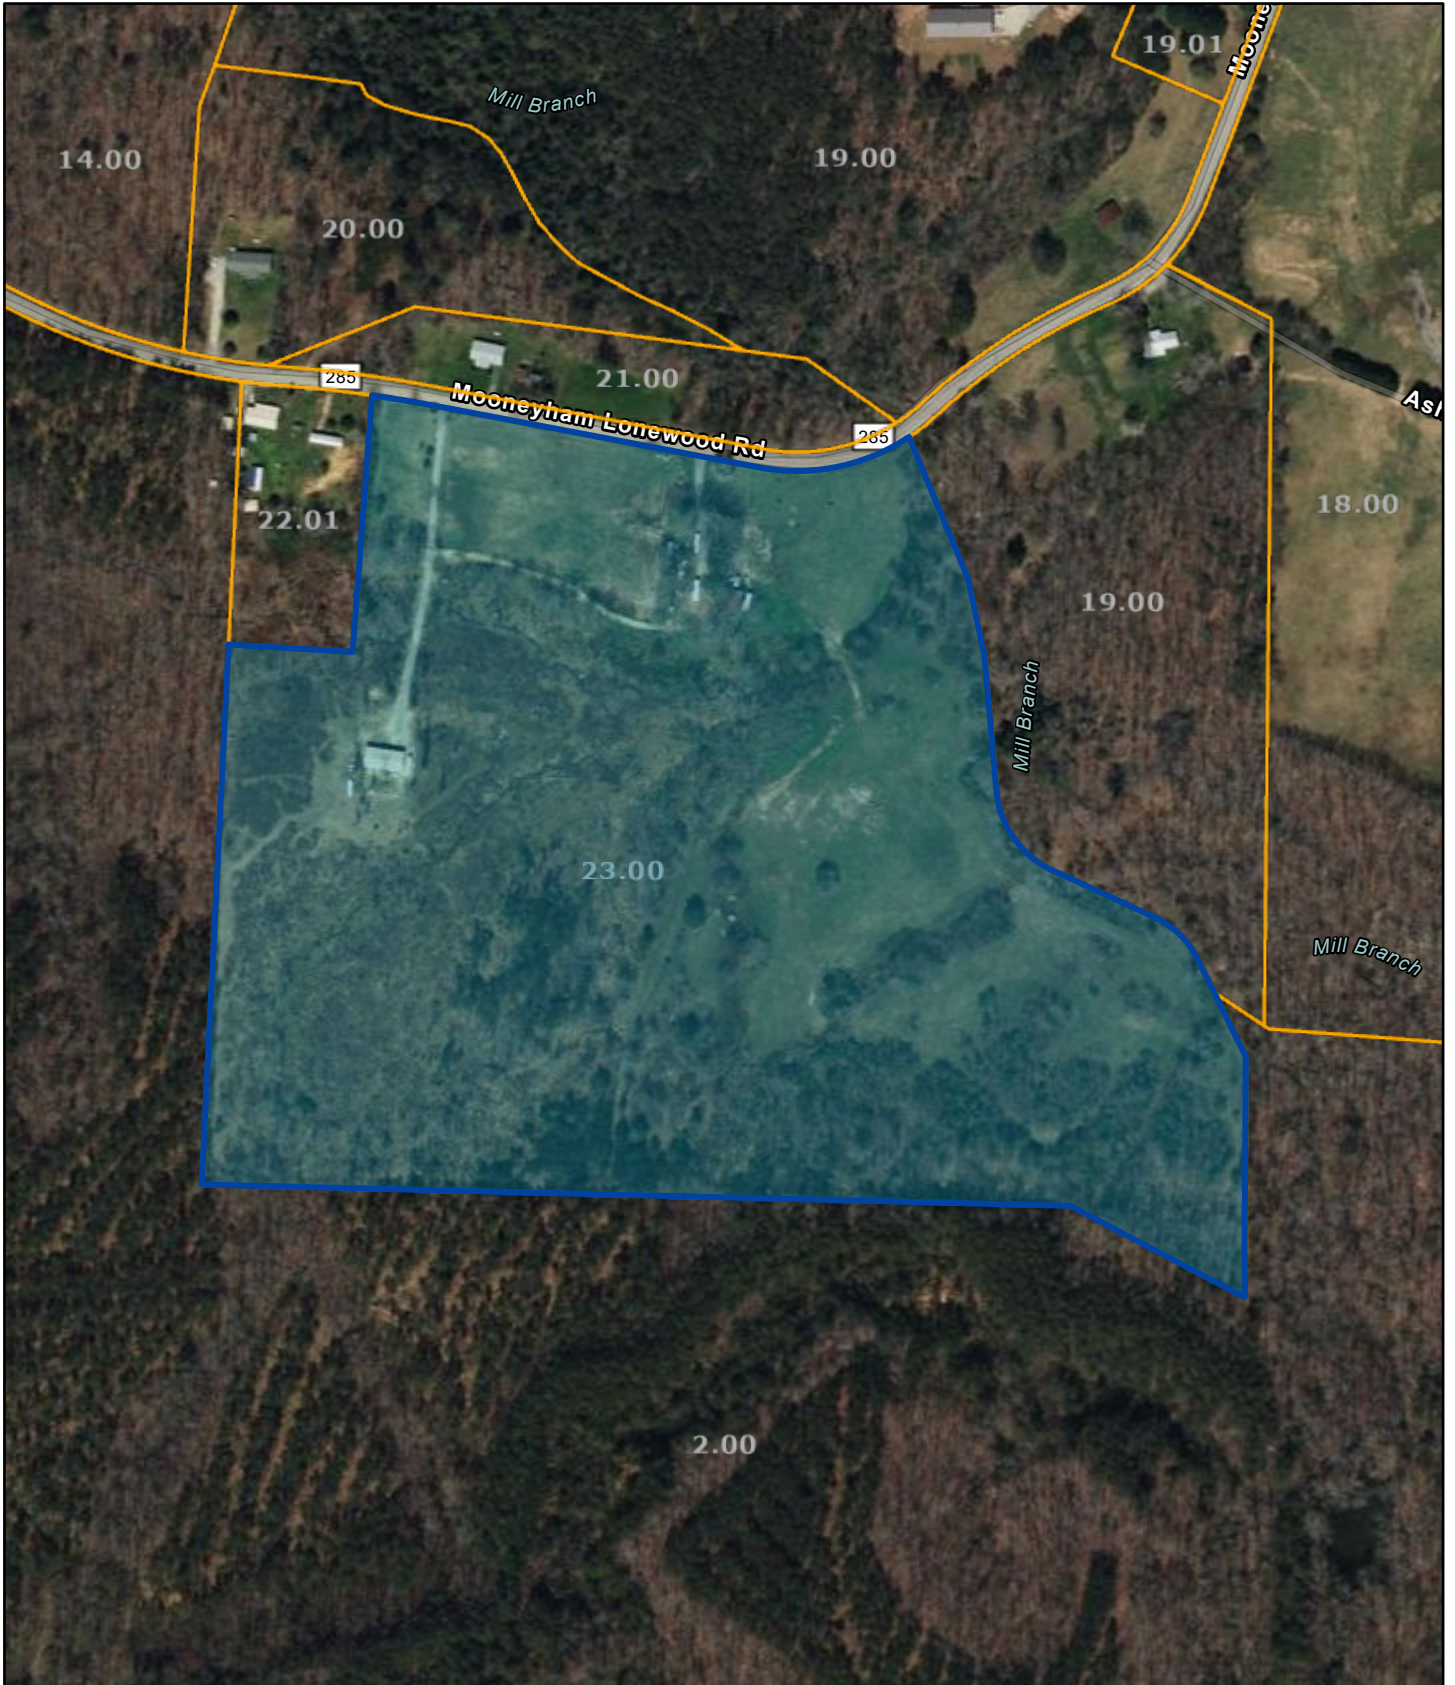

Van Buren County - Parcel: 037 023.00

Date: June 28, 2023

County: Van Buren
Owner: TOWNSEND WAYNE ETUX
Address: MOONEYHAM LONEWOOD RD 960
Parcel Number: 037 023.00
Deeded Acreage: 0
Calculated Acreage: 37
Date of TDOT Imagery: 2018
Date of Vexcel Imagery: 2021

The property lines are compiled from information maintained by your local county Assessor's office but are not conclusive evidence of property ownership in any court of law.