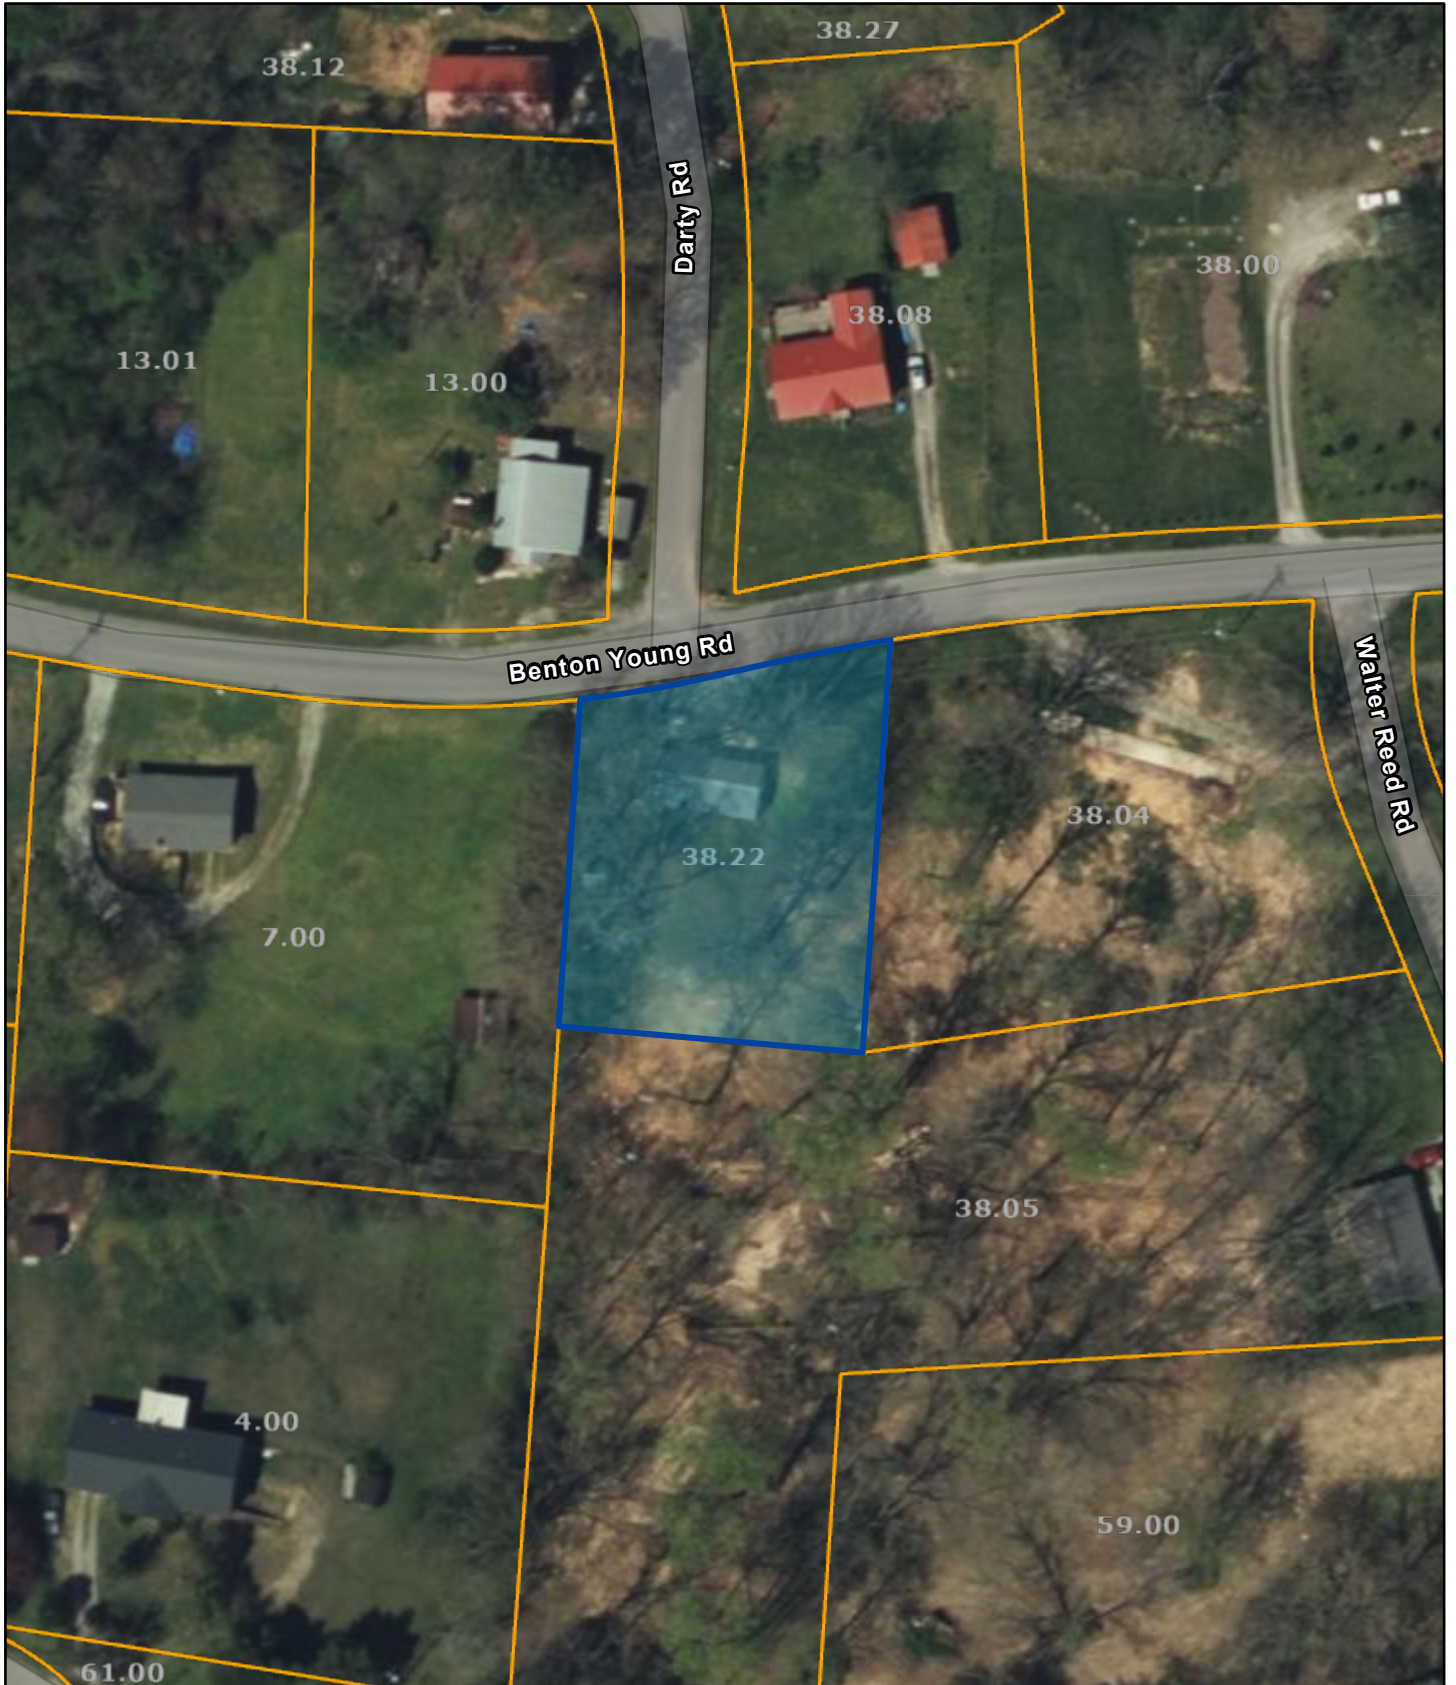

Putnam County - Parcel: 039 038.22

Date: May 18, 2023

County: Putnam
Owner: JONES JEFFERY BRIAN
Address: BENTON YOUNG RD 1804
Parcel Number: 039 038.22
Deeded Acreage: 0.4
Calculated Acreage: 0
Date of TDOT Imagery: 2018
Date of Vexcel Imagery: 2021

The property lines are compiled from information maintained by your local county Assessor's office but are not conclusive evidence of property ownership in any court of law.