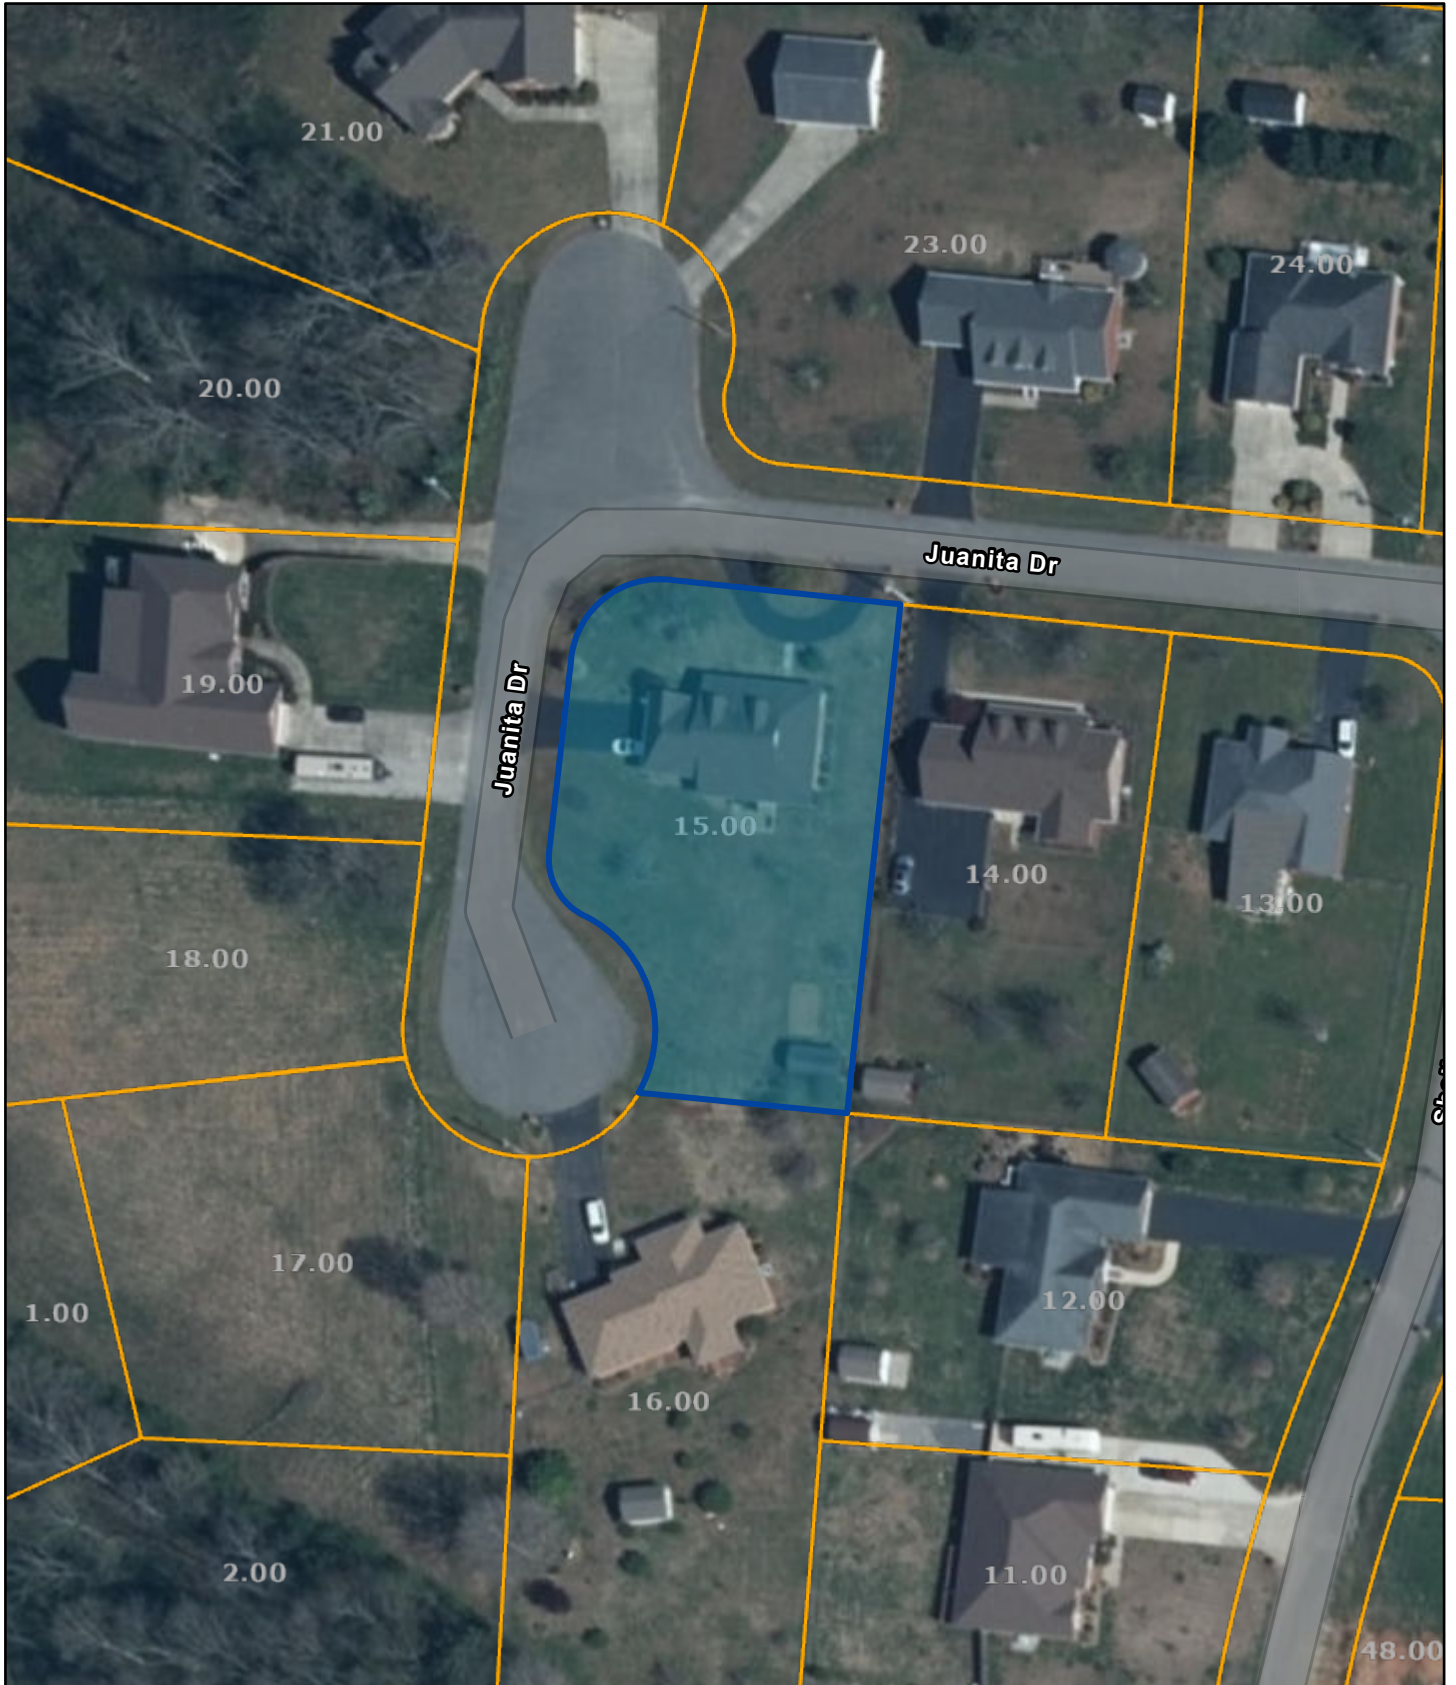

# Putnam County - Parcel: 068I C 015.00

Date: April 25, 2023

County: Putnam  
Owner: STEPHENS EARL D  
Address: JUANITA DR 4025  
Parcel Number: 068I C 015.00  
Deeded Acreage: 0.53  
Calculated Acreage: 0  
Date of TDOT Imagery: 2018  
Date of Vexcel Imagery: 2021