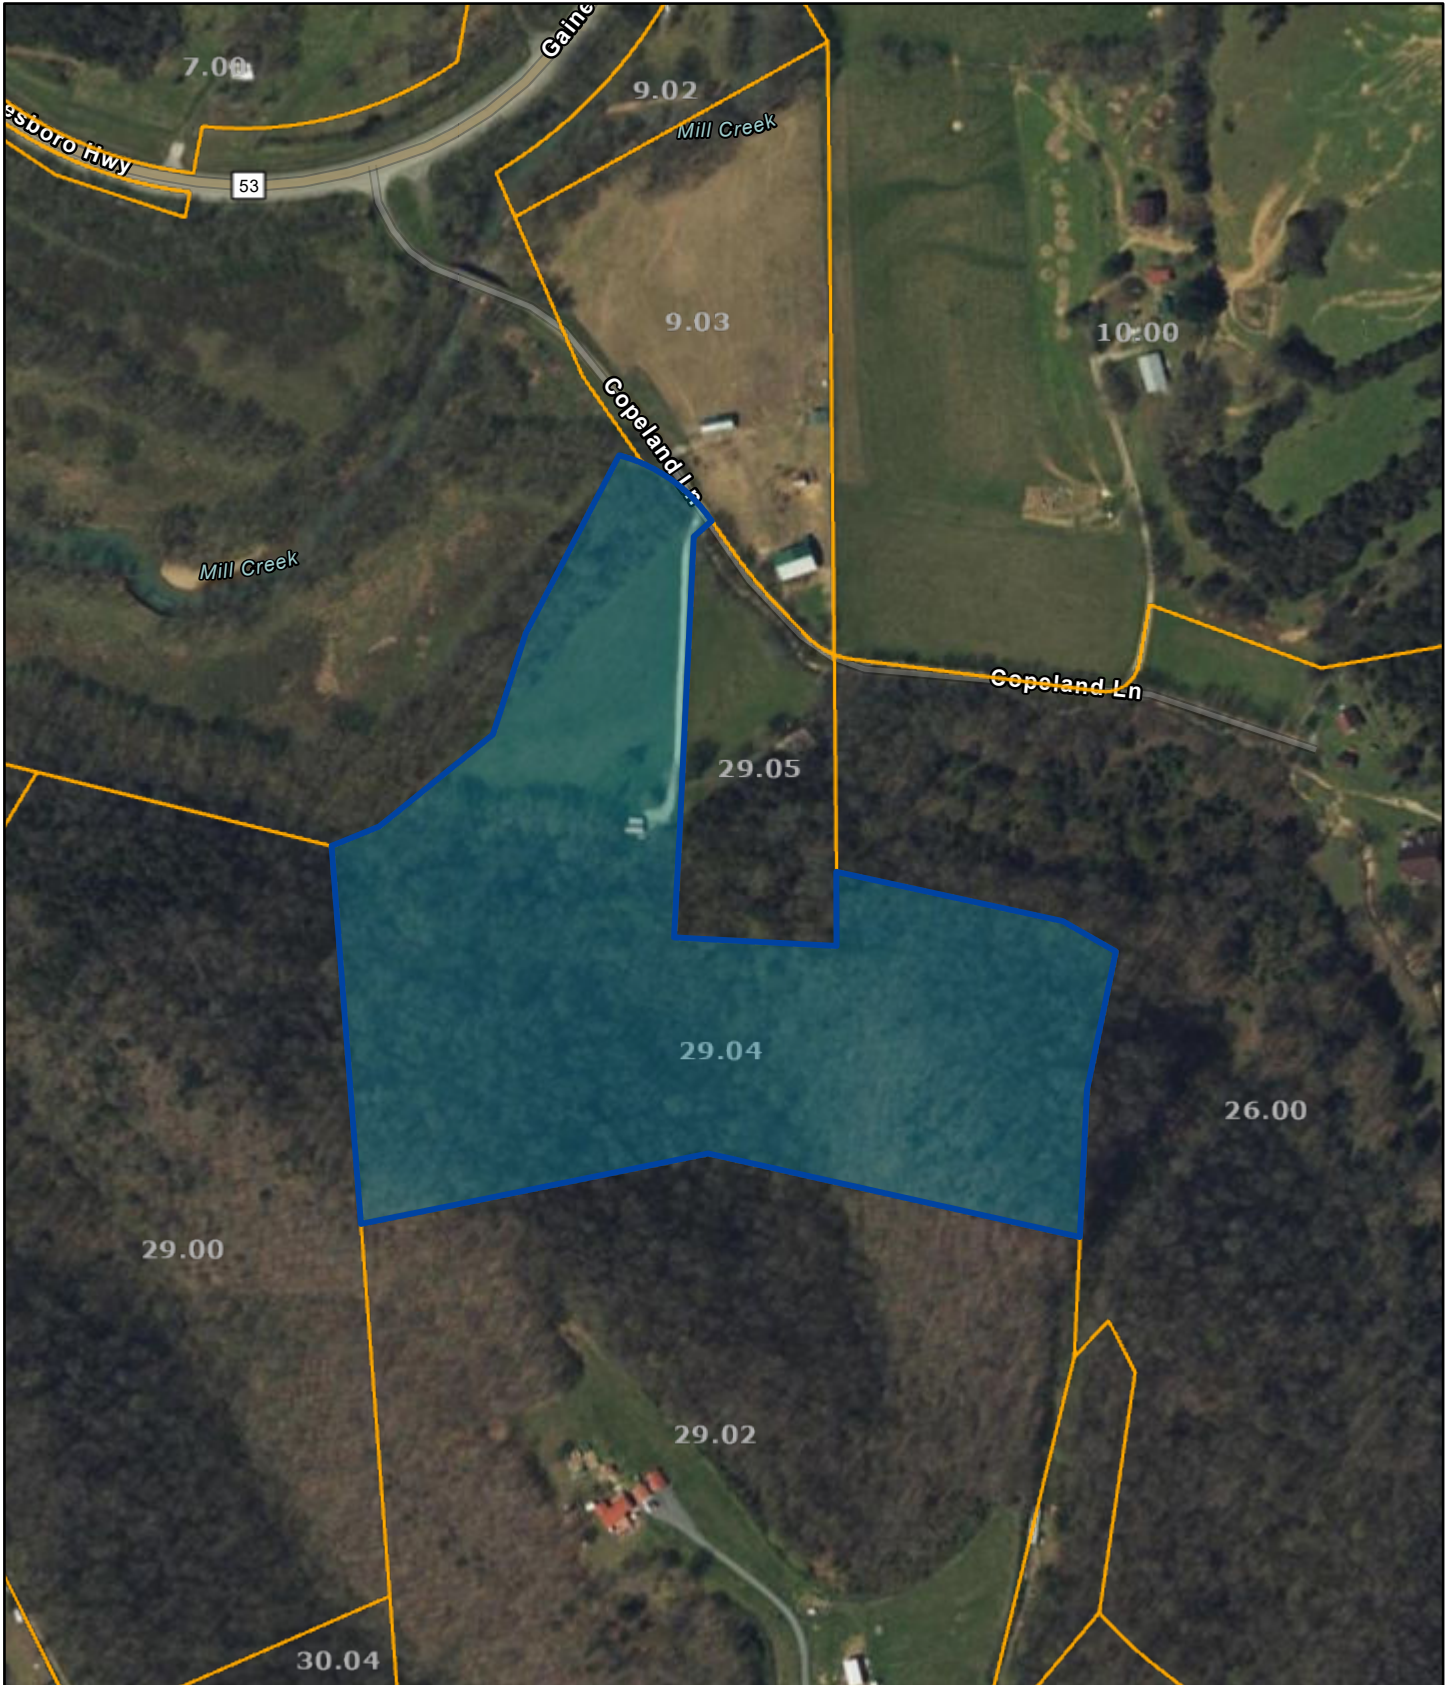

# Clay County - Parcel: 078 029.04

Date: March 8, 2023

County: Clay  
Owner: SLAVEN CAROL SUE  
Address: COPELAND LN  
Parcel Number: 078 029.04  
Deeded Acreage: 0  
Calculated Acreage: 15.86  
Date of TDOT Imagery: 2018  
Date of Vexcel Imagery: 2021

The property lines are compiled from information maintained by your local county Assessor's office but are not conclusive evidence of property ownership in any court of law.