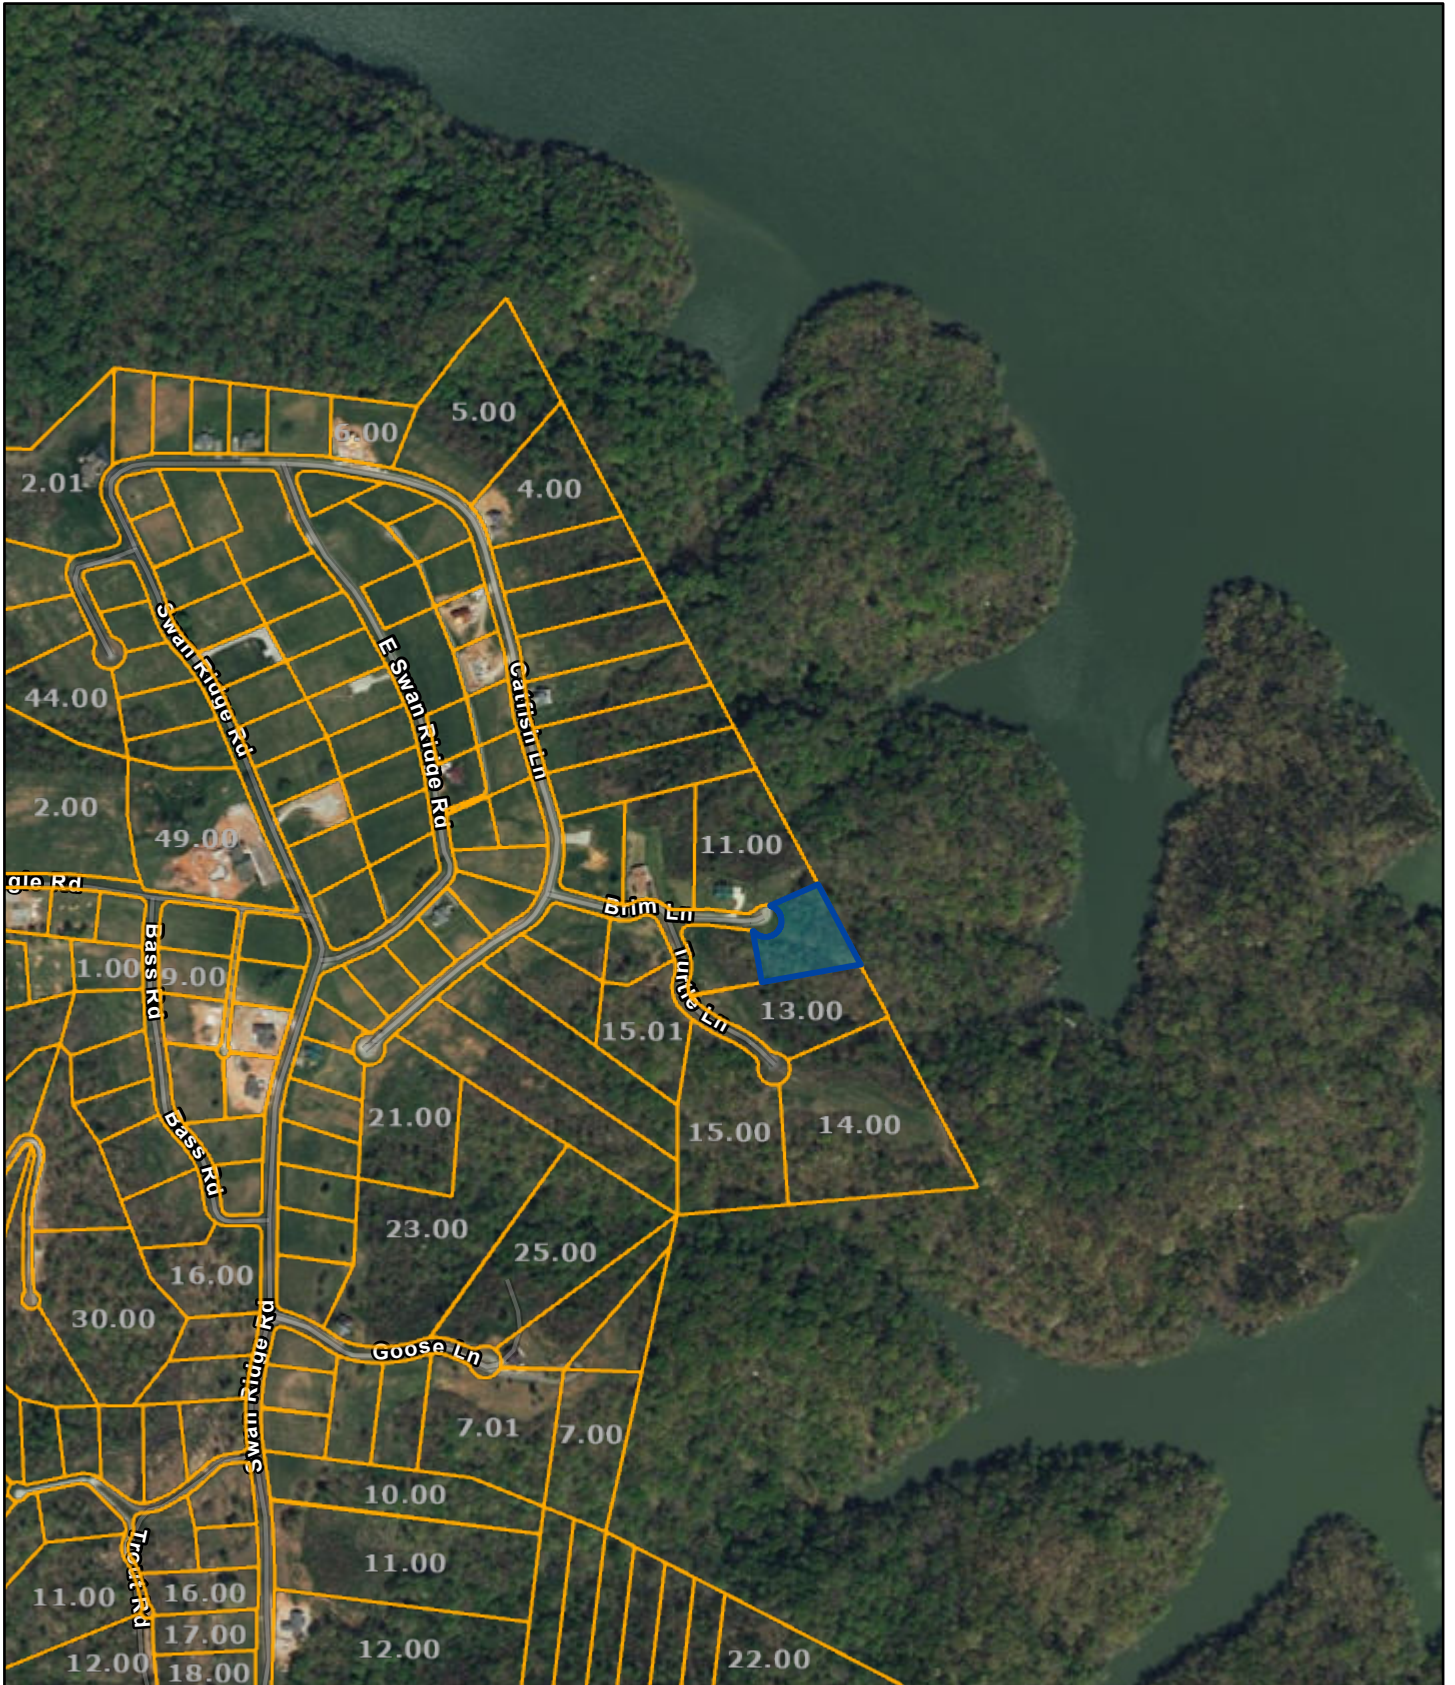

# Clay County - Parcel: 058G A 012.01

Date: March 7, 2023

County: Clay  
Owner: KHIRBEET ALI & KARA MCCREARY  
Address: BREIM LN  
Parcel Number: 058G A 012.01  
Deeded Acreage: 1.4  
Calculated Acreage: 0  
Date of TDOT Imagery: 2018  
Date of Vexcel Imagery: 2021

The property lines are compiled from information maintained by your local county Assessor's office but are not conclusive evidence of property ownership in any court of law.