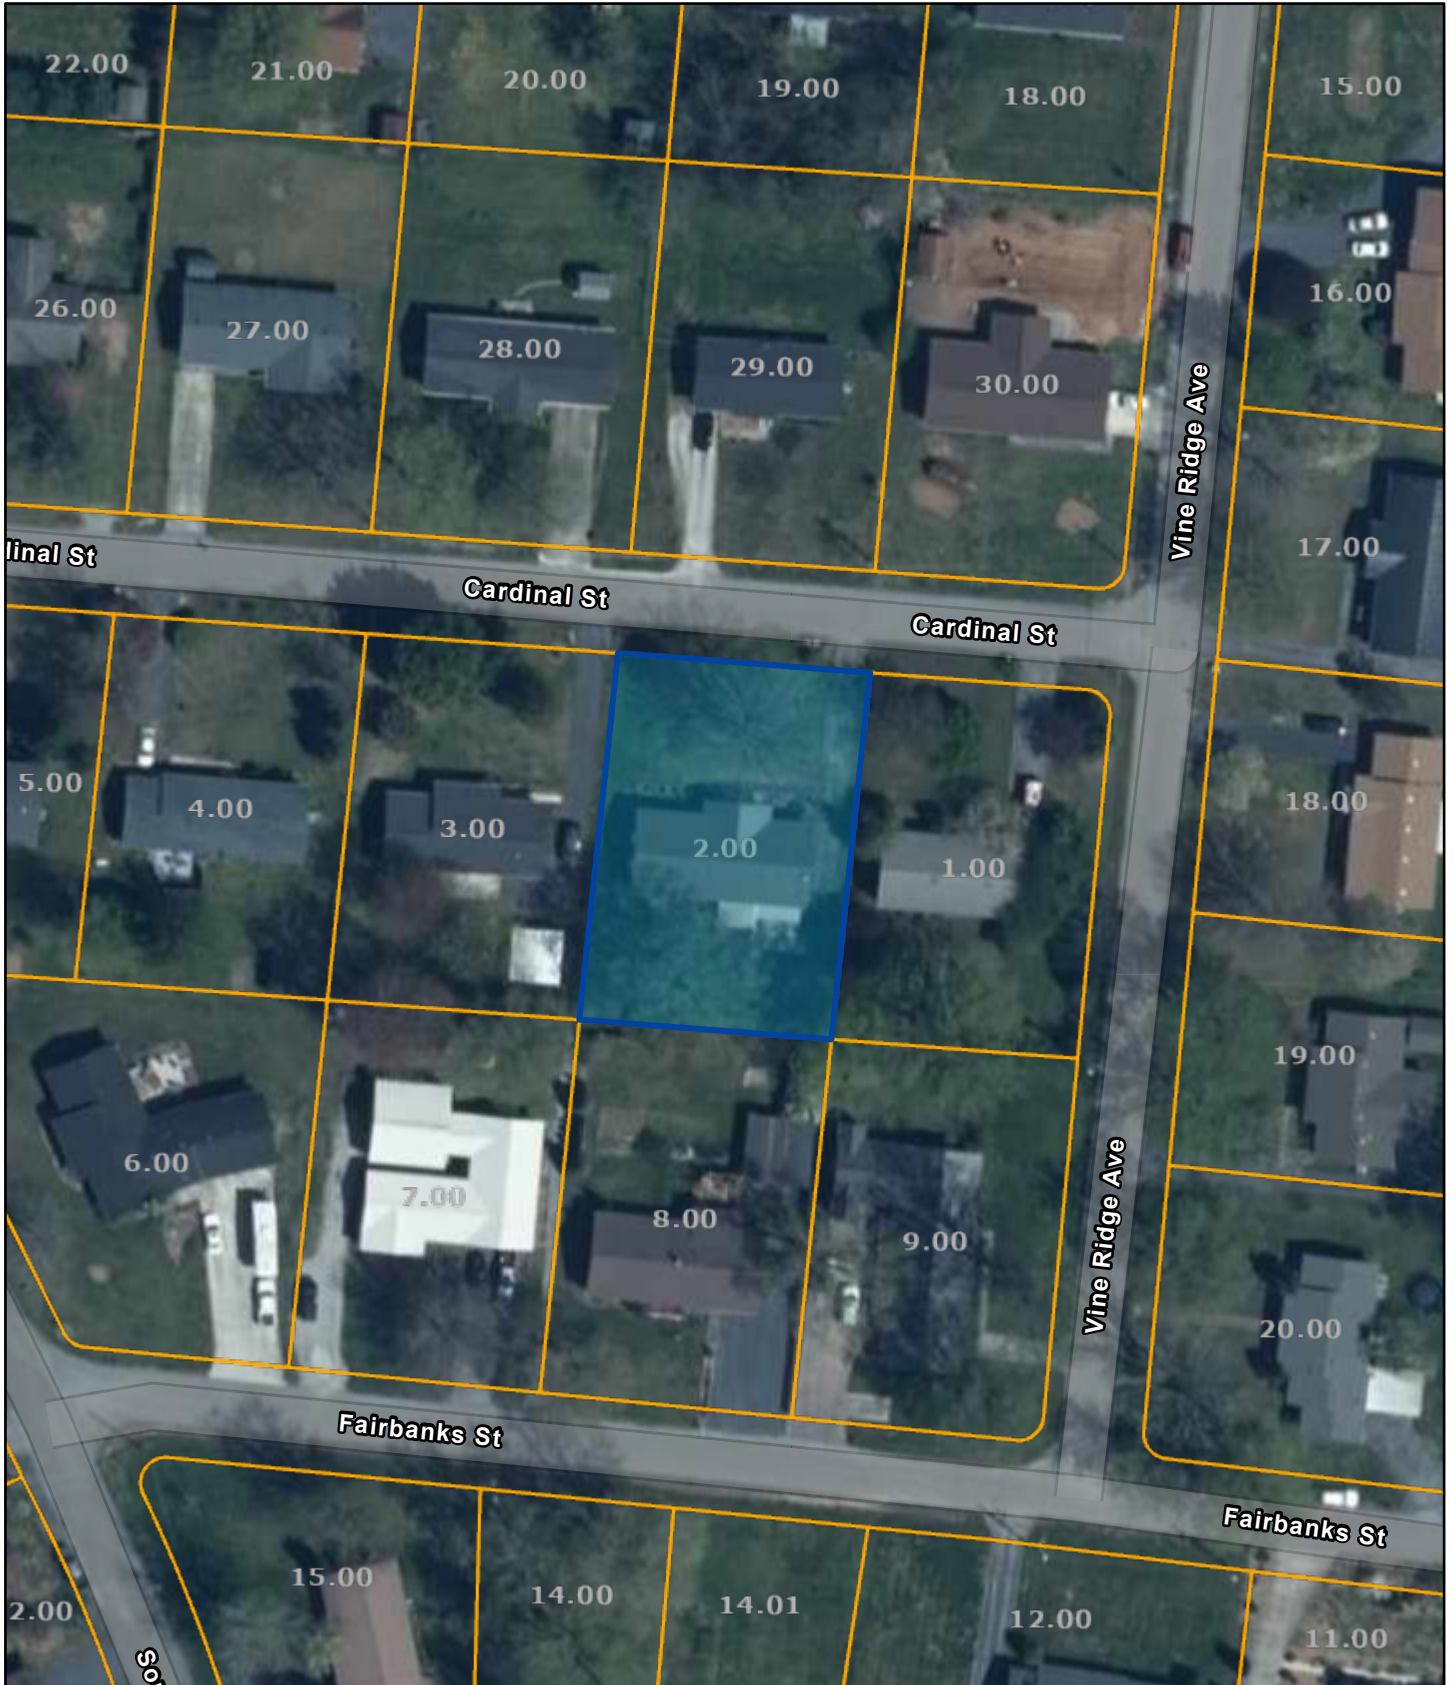

Putnam County - Parcel: 066A E 002.00

Date: January 4, 2023

County: Putnam
Owner: SIMMONS GLADYS M
Address: CARDINAL ST 780
Parcel Number: 066A E 002.00
Deeded Acreage: 0
Calculated Acreage: 0
Date of TDOT Imagery: 2018
Date of Vexcel Imagery: 2021