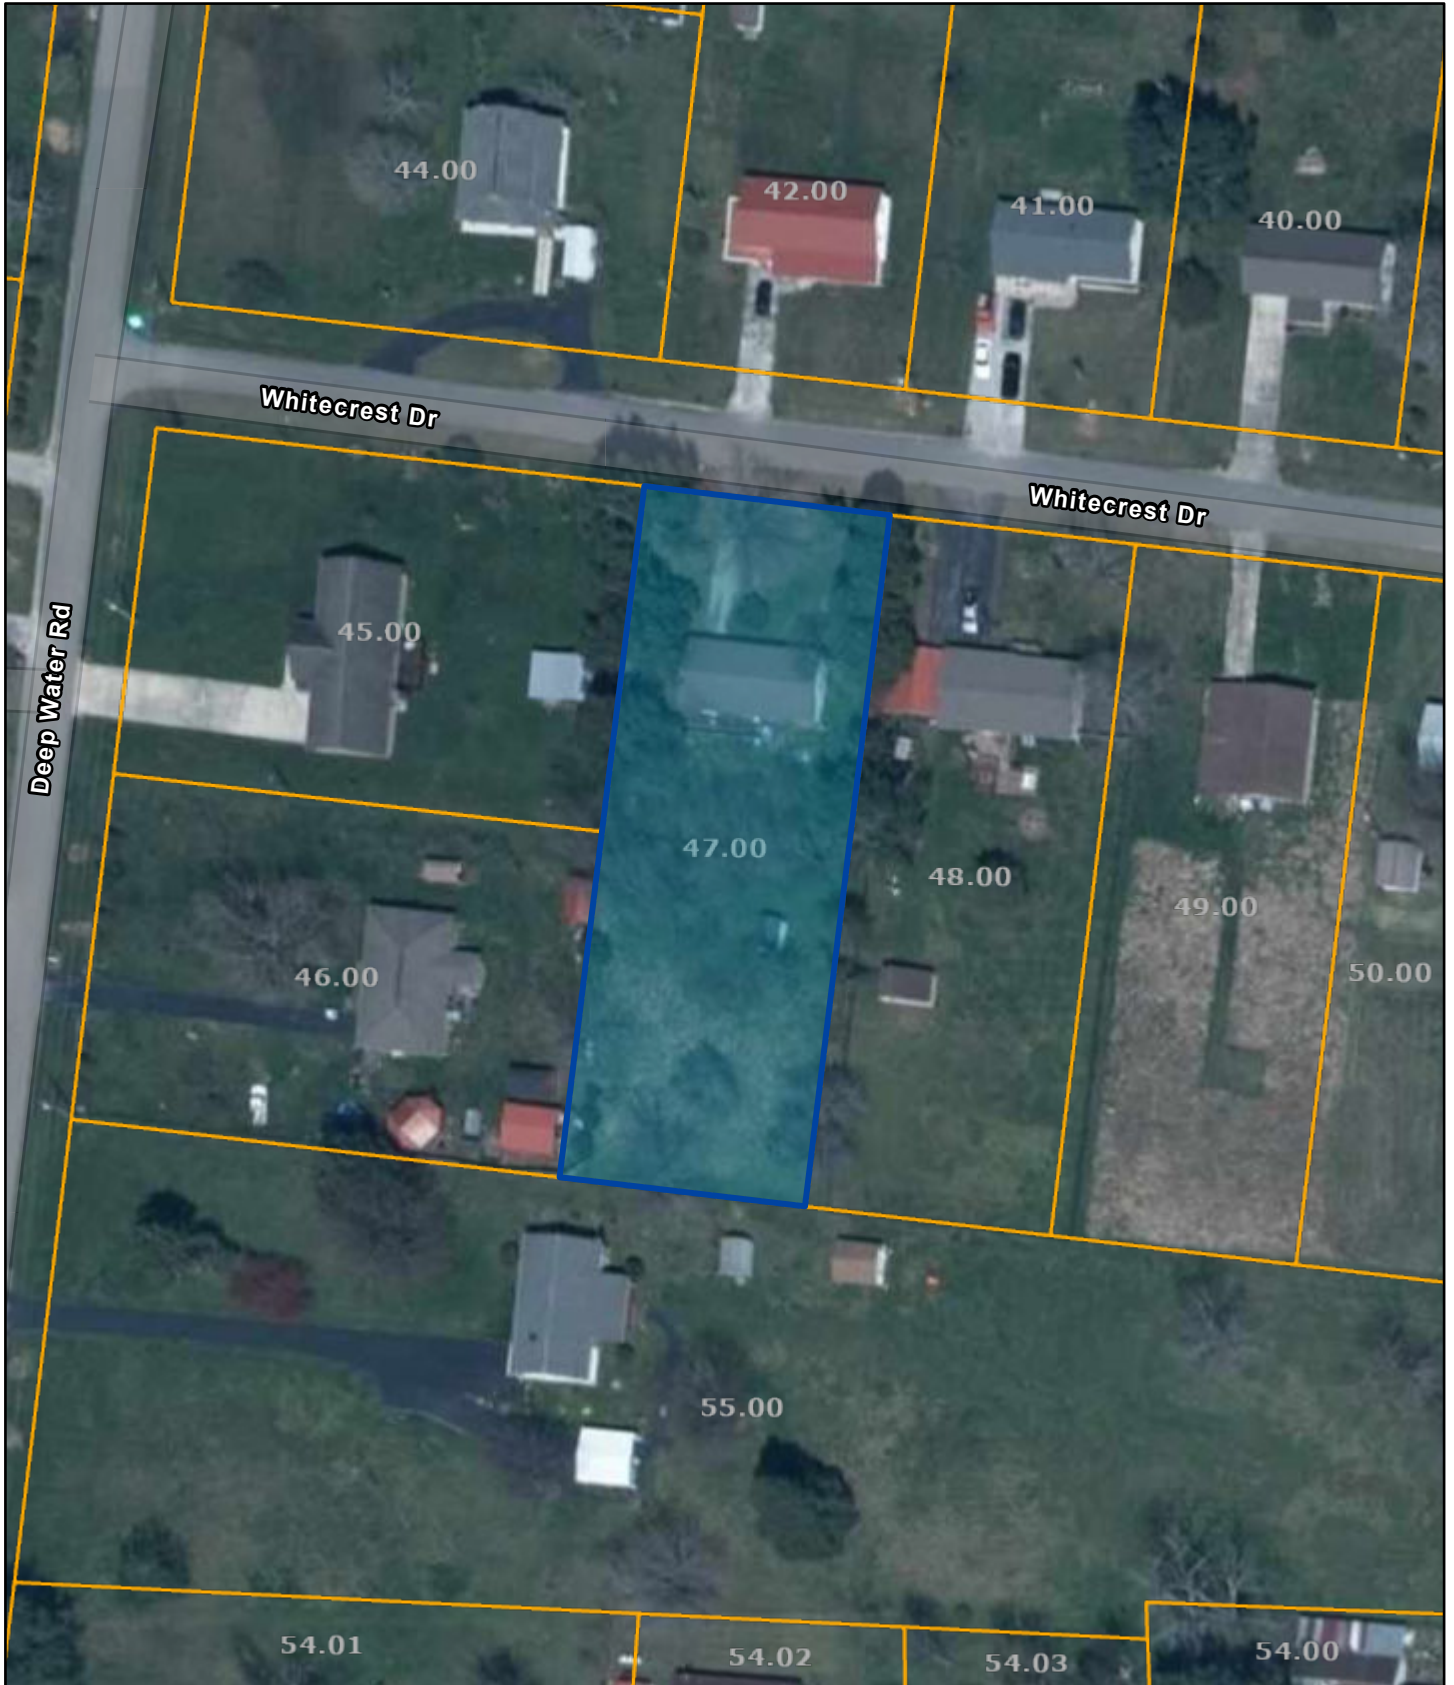

# Cumberland County - Parcel: 084 047.00

Date: November 23, 2022

County: Cumberland  
Owner: MADISEN DAVID  
Address: WHITECREST DR 50  
Parcel Number: 084 047.00  
Deeded Acreage: 0  
Calculated Acreage: 0  
Date of TDOT Imagery: 2018  
Date of Vexcel Imagery: 2021