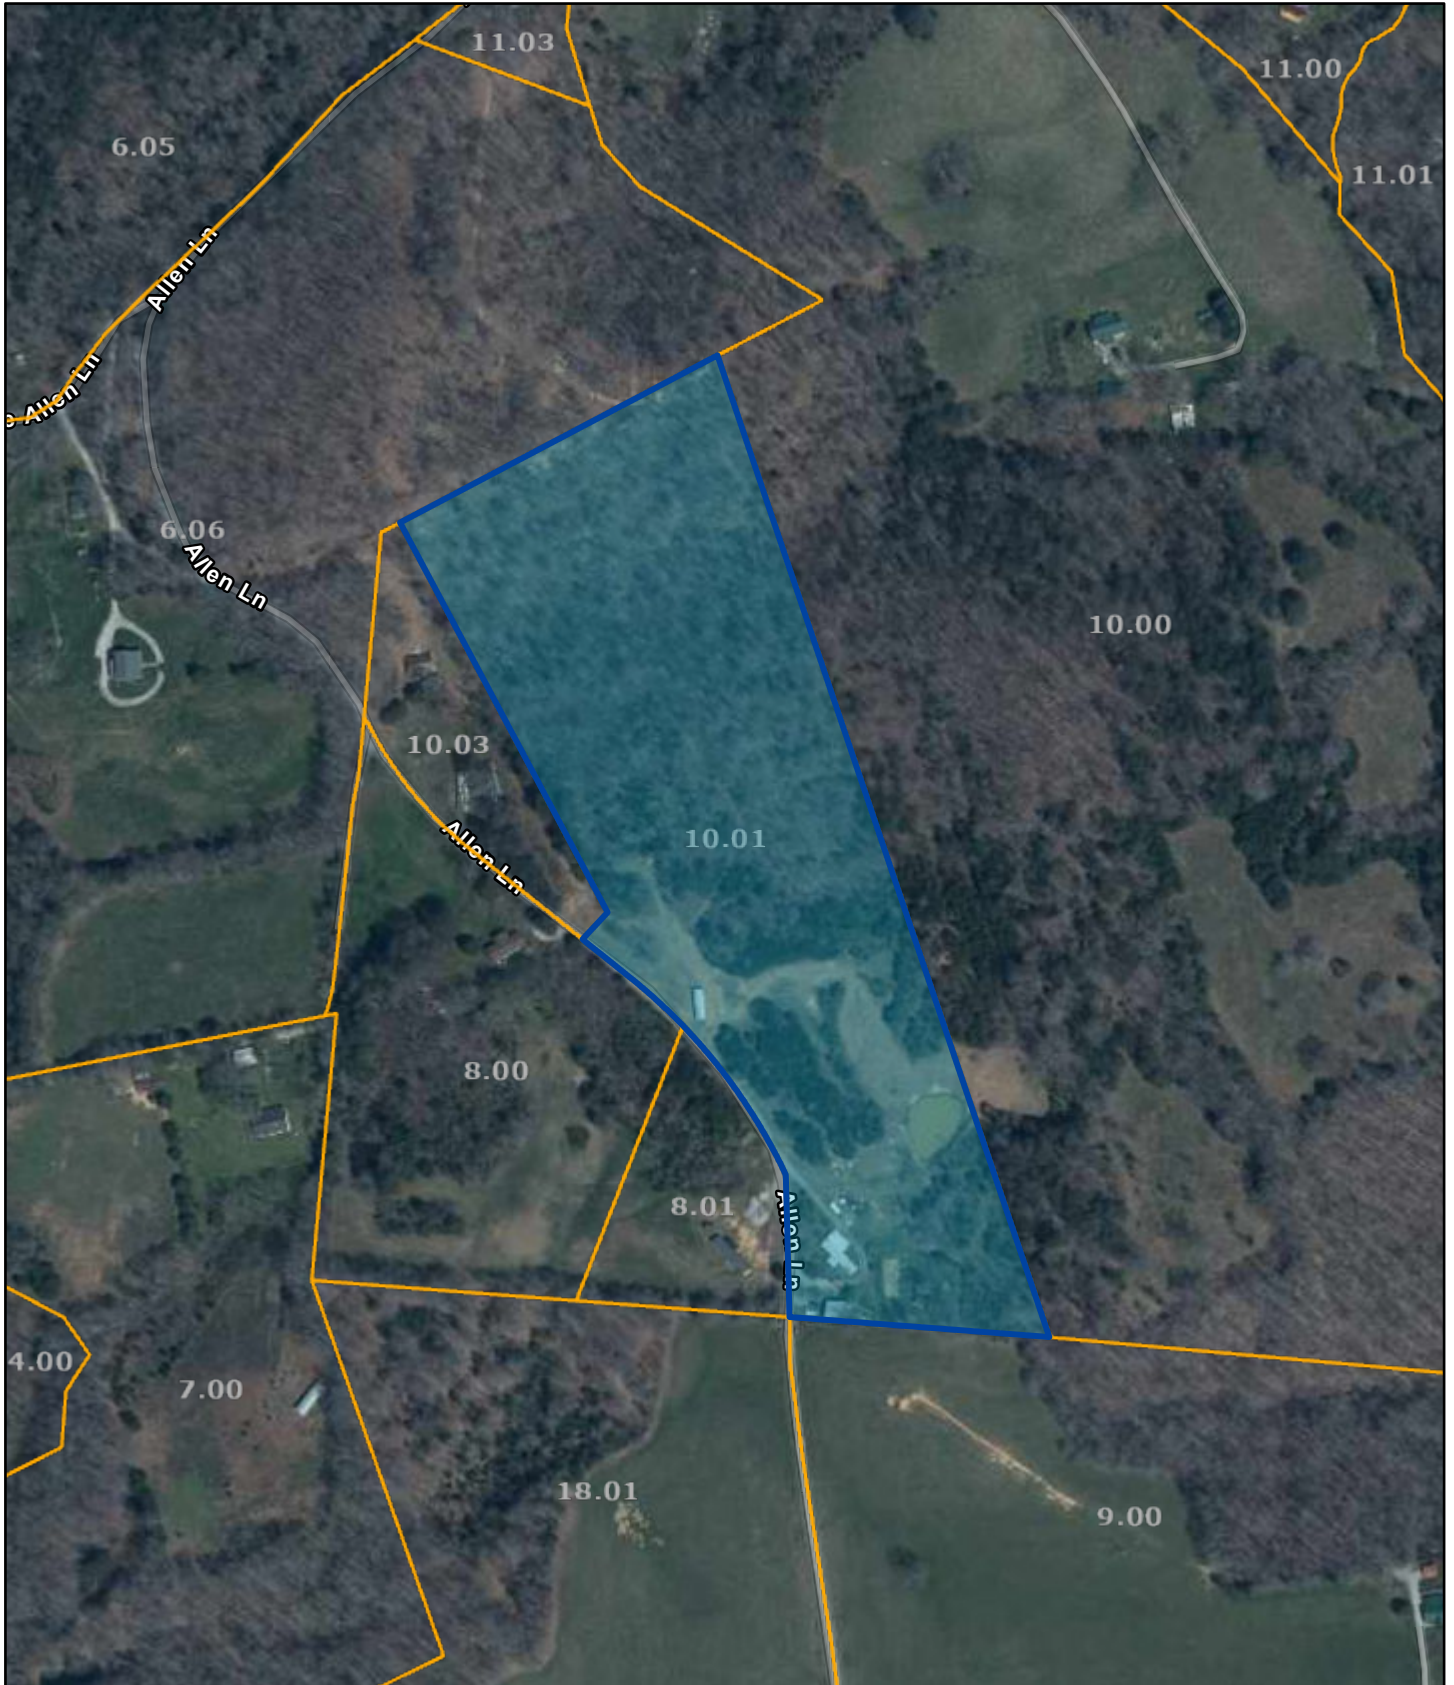

Overton County - Parcel: 050 010.01

Date: November 3, 2022

County: Overton
Owner: ALLEN GARY GLEN
Address: ALLEN LN 281
Parcel Number: 050 010.01
Deeded Acreage: 0
Calculated Acreage: 0
Date of TDOT Imagery: 2018
Date of Vexcel Imagery: 2021

The property lines are compiled from information maintained by your local county Assessor's office but are not conclusive evidence of property ownership in any court of law.