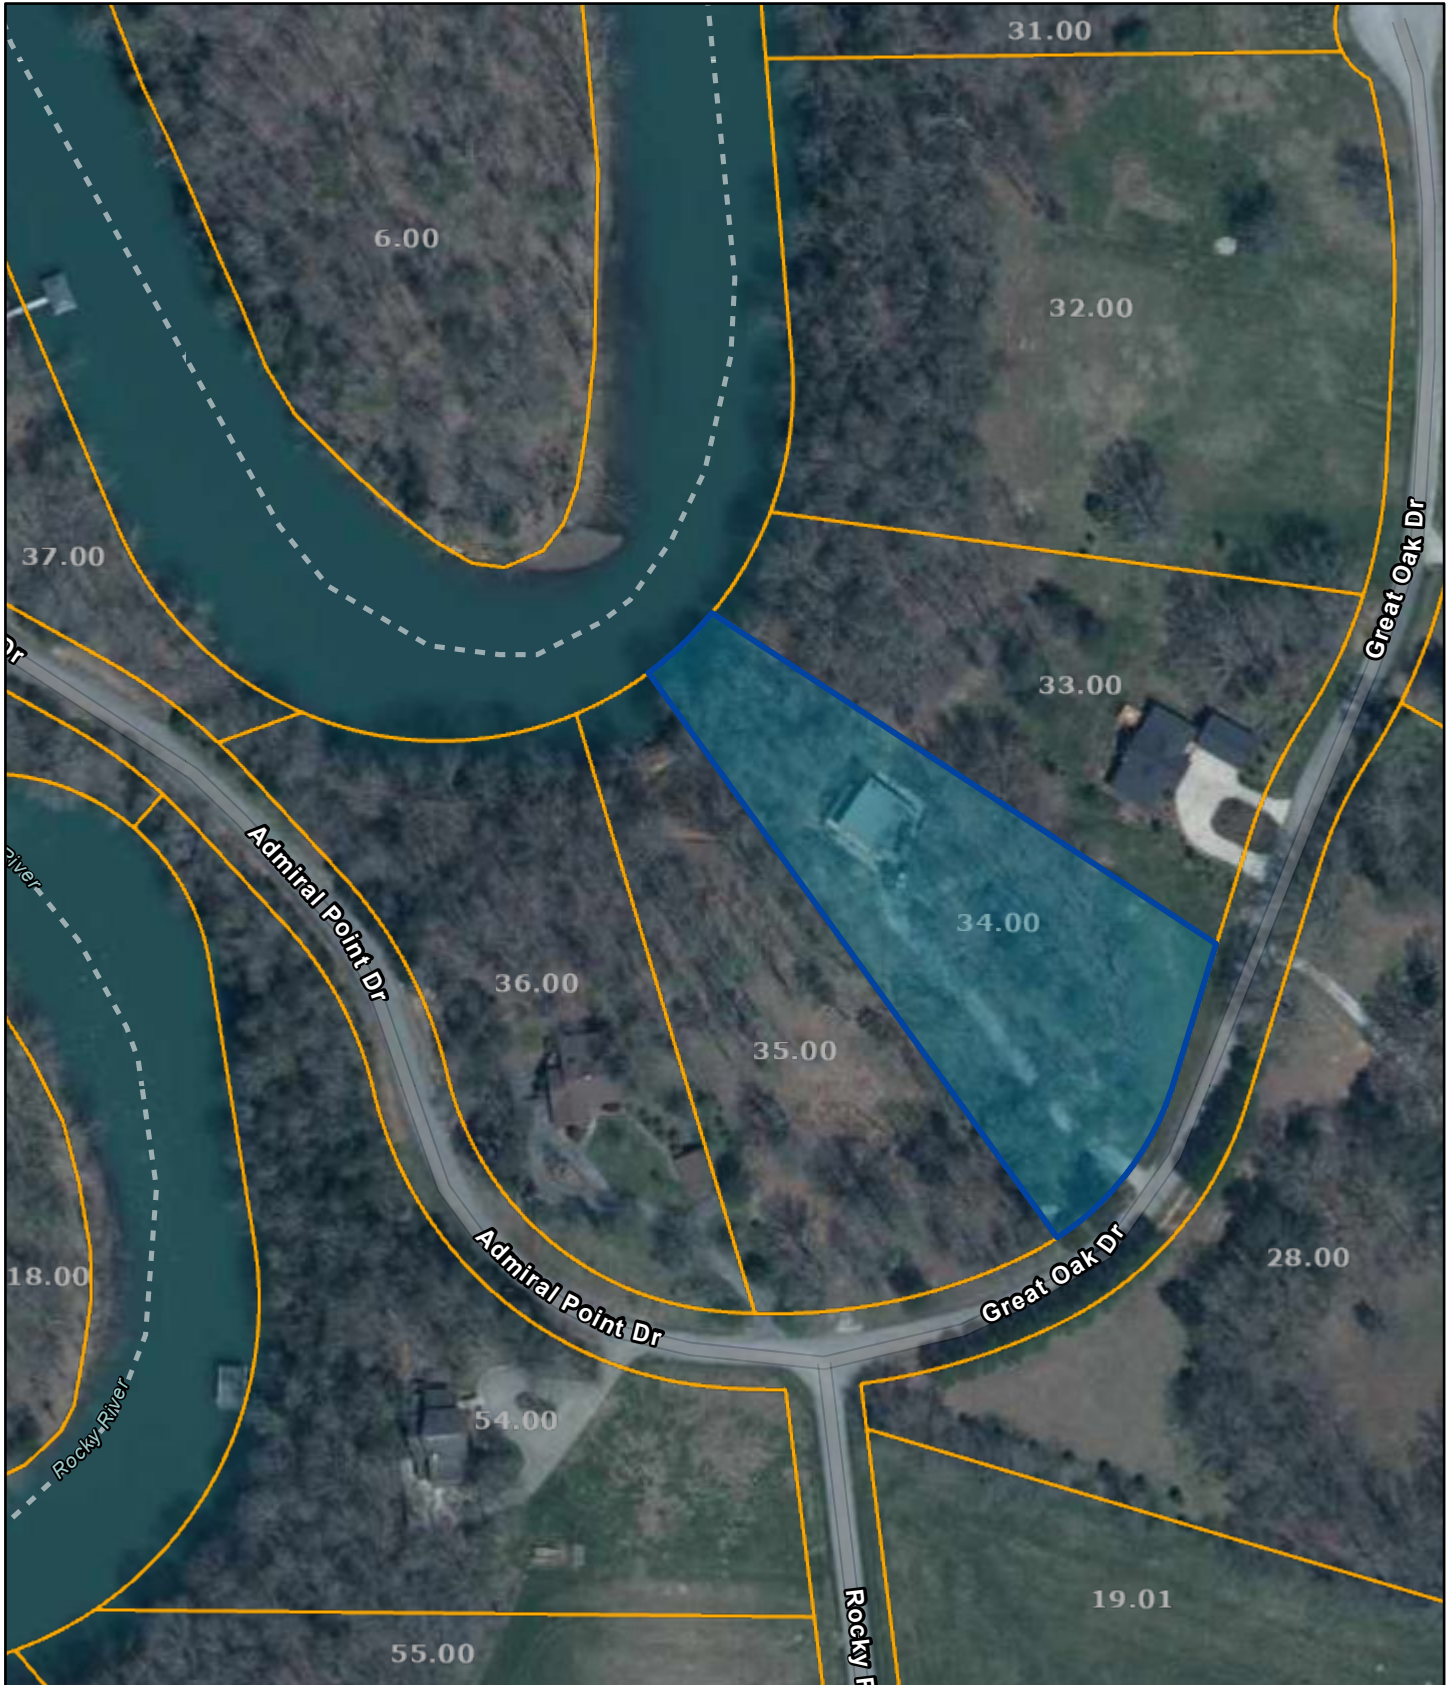

# Van Buren County - Parcel: 026 034.00

Date: October 27, 2022

County: Van Buren  
Owner: MONTELEONE ALFRED JOSEPH  
Address: GREAT OAKS DR 63  
Parcel Number: 026 034.00  
Deeded Acreage: 2  
Calculated Acreage: 0  
Date of TDOT Imagery: 2018  
Date of Vexcel Imagery: 2021