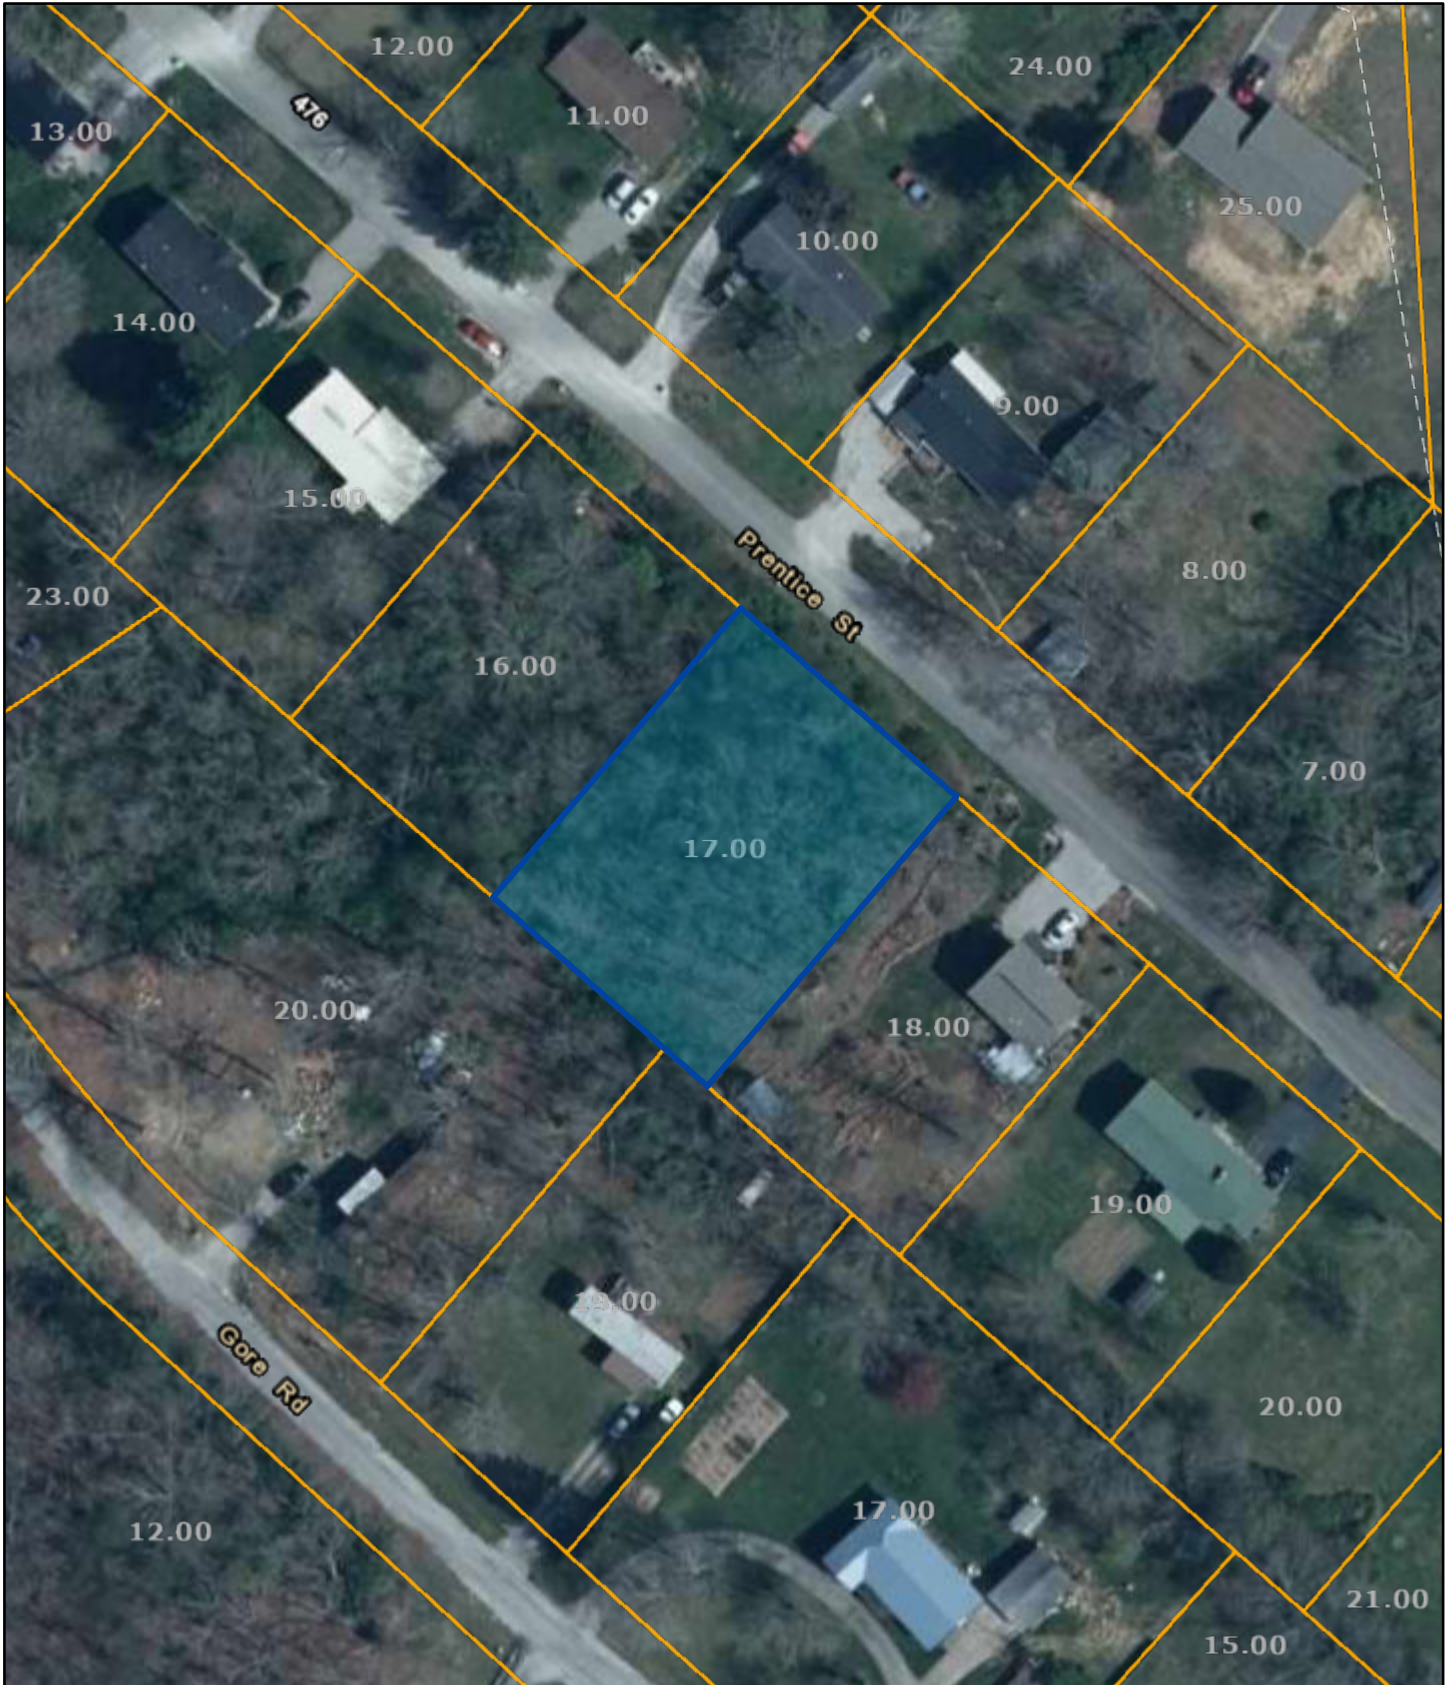

# Cumberland County - Parcel: 113I E 017.00

Date: September 1, 2022

County: Cumberland  
Owner: MORENO JOHN  
Address: PRENTICE ST  
Parcel Number: 113I E 017.00  
Deeded Acreage: 0  
Calculated Acreage: 0  
Date of TDOT Imagery: 2018  
Date of Vexcel Imagery: 2021