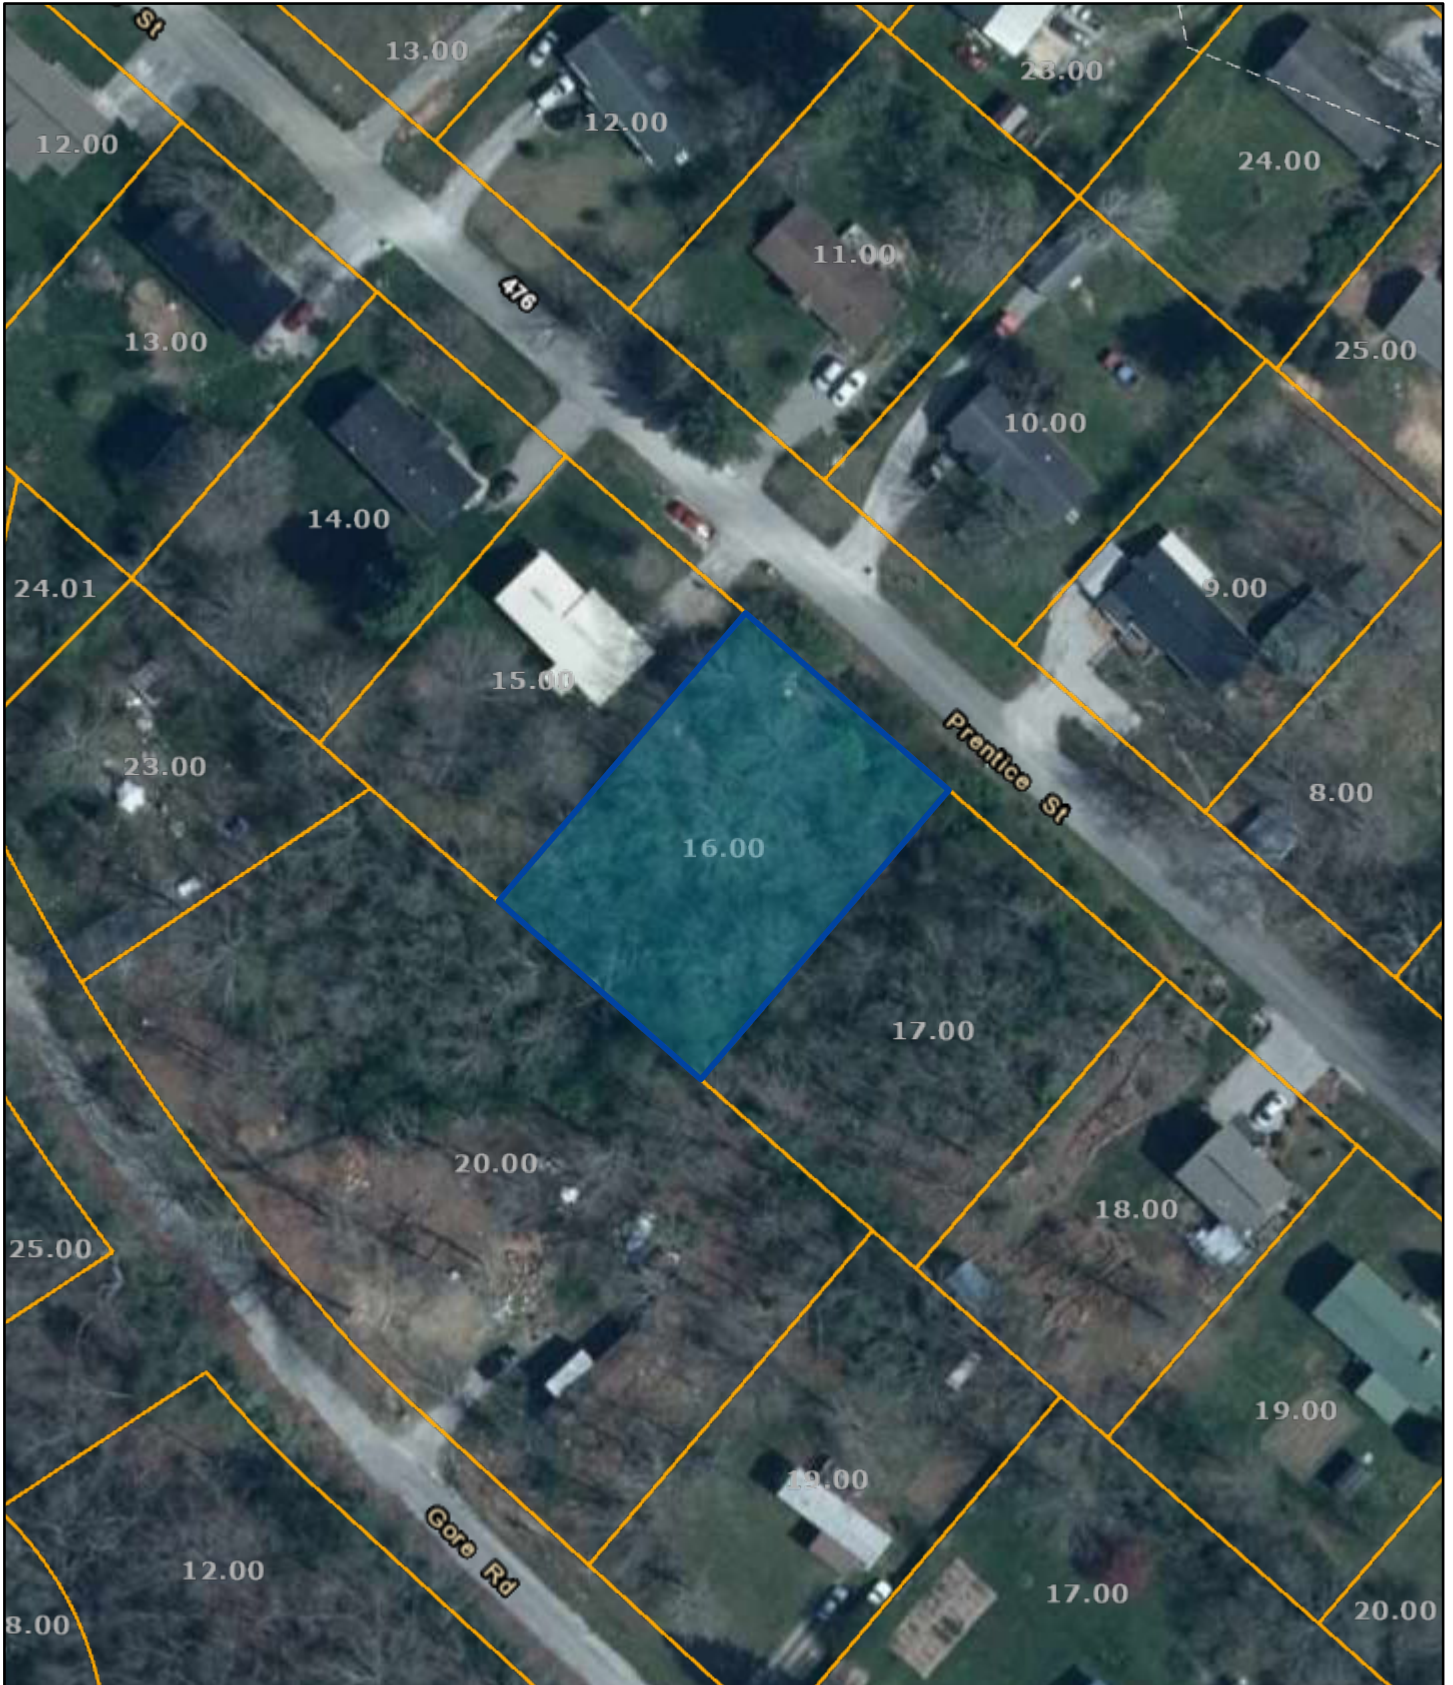

# Cumberland County - Parcel: 113I E 016.00

Date: September 1, 2022

County: Cumberland  
Owner: MORENO JOHN  
Address: PRENTICE ST  
Parcel Number: 113I E 016.00  
Deeded Acreage: 0  
Calculated Acreage: 0  
Date of TDOT Imagery: 2018  
Date of Vexcel Imagery: 2021