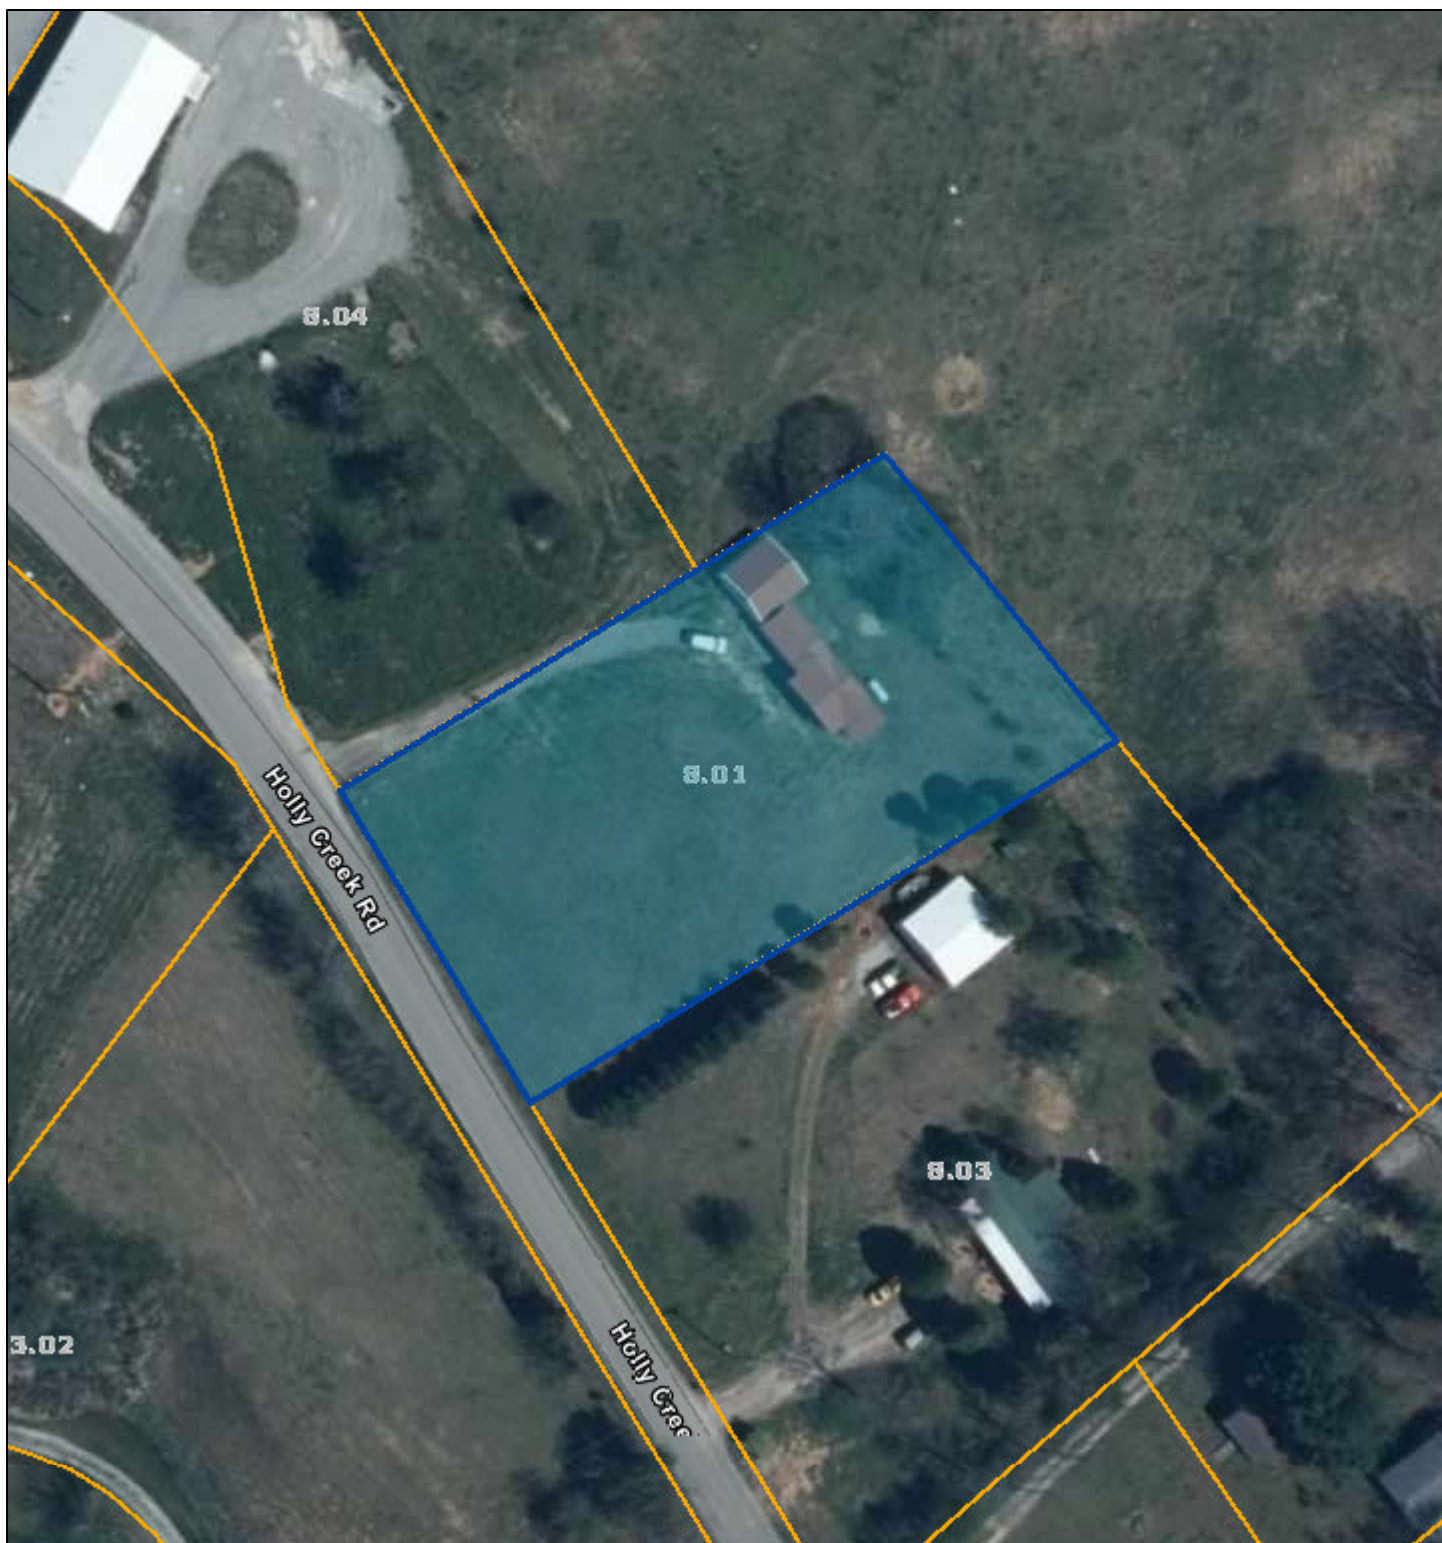

Clay County - Parcel: 016 008.01

Date: June 6, 2022
County: Clay
Owner: DANIELS WAYNE
Address: HOLLY CREEK RD 65
Parcel Number: 016 008.01
Deeded Acreage: 0
Calculated Acreage: 0
Date of Imagery: 2018

State of Tennessee, Comptroller of the Treasury, Department of Property Assessment (DPA) – Geographic Services
TDOT