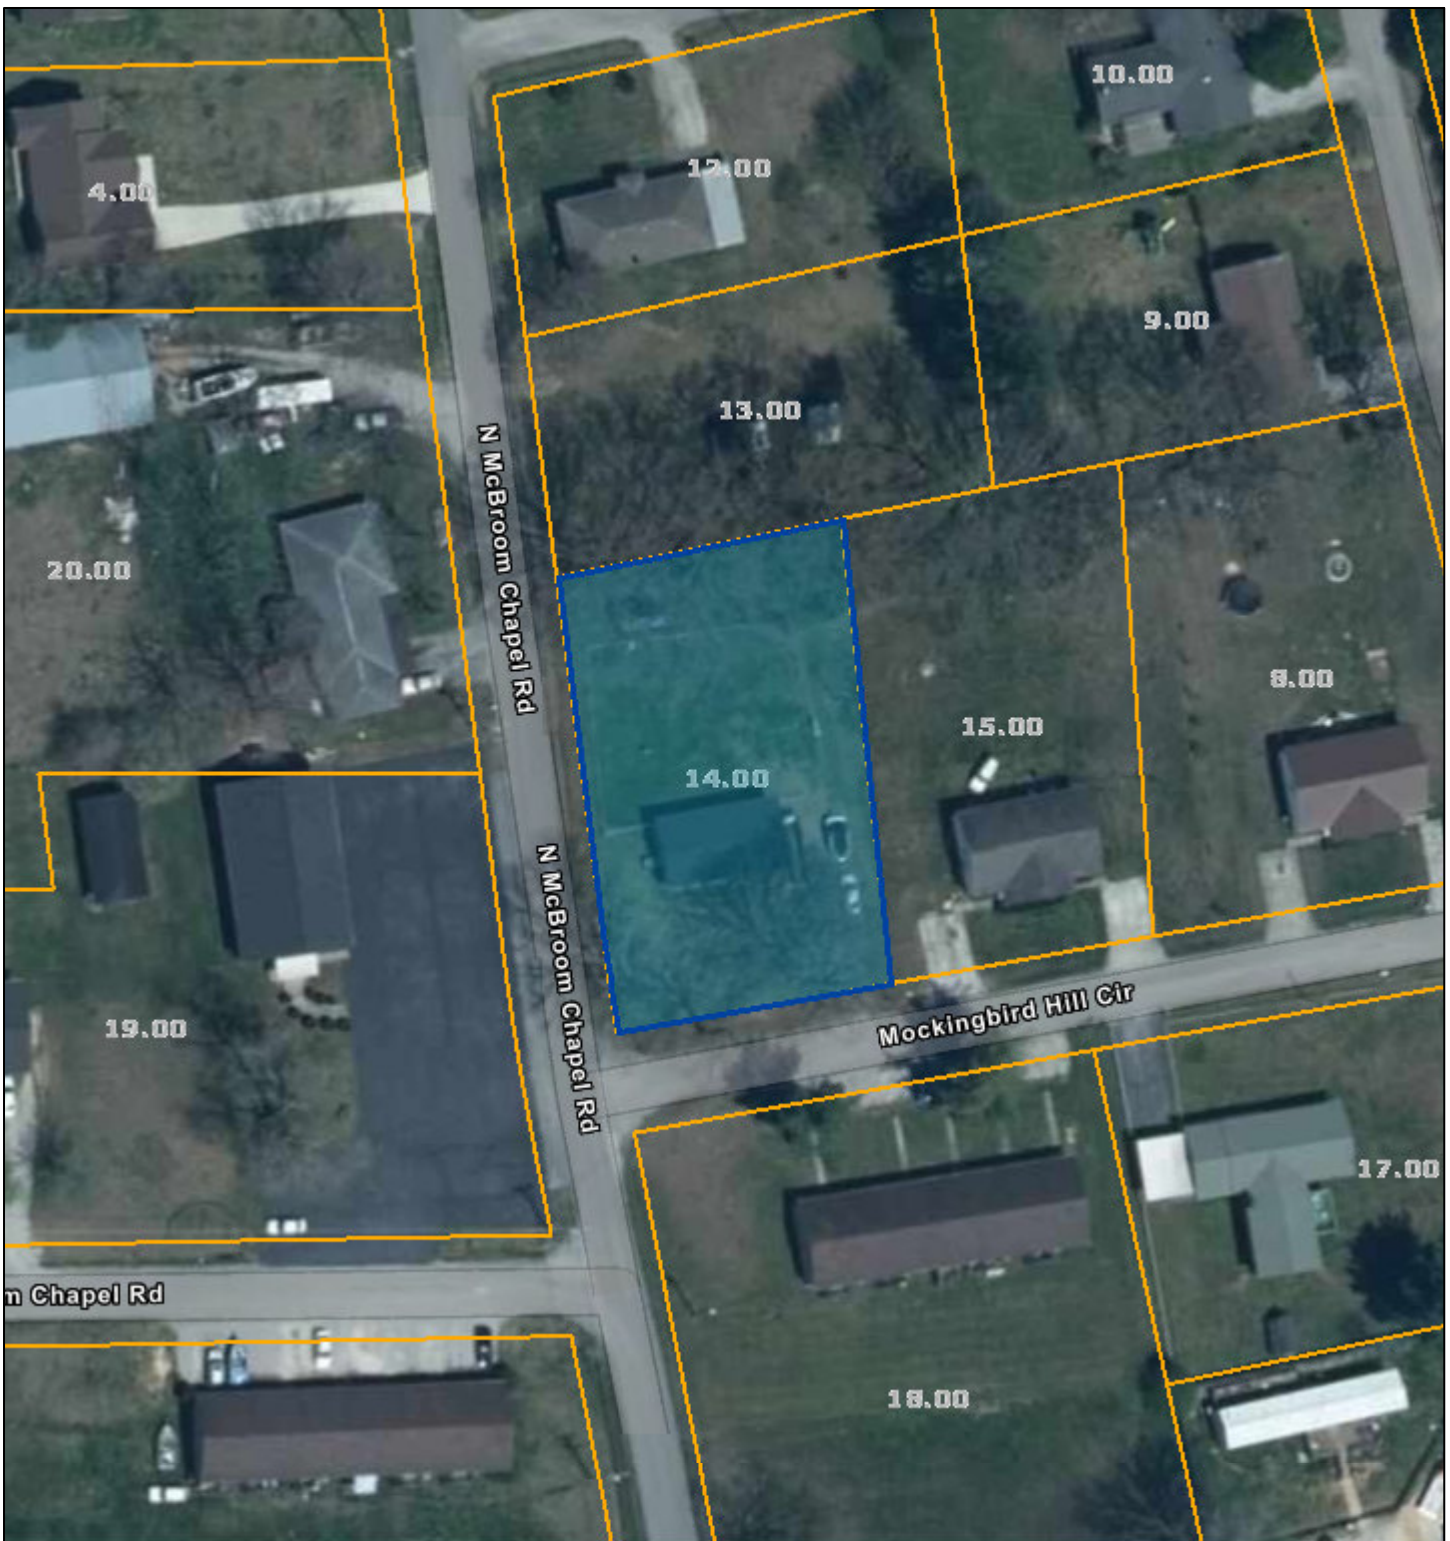

Putnam County - Parcel: 038M B 014.00

Date: April 4, 2022
County: Putnam
Owner: BRYANT KELLY
Address: MOCKINGBIRD HILL CIR 3695
Parcel Number: 038M B 014.00
Deeded Acreage: 0
Calculated Acreage: 0
Date of Imagery: 2018

State of Tennessee, Comptroller of the Treasury, Department of Property Assessment (DPA) – Geographic Services
TDOT

The property lines are compiled from information maintained by your local county Assessor's office but are not conclusive evidence of property ownership in any court of law.