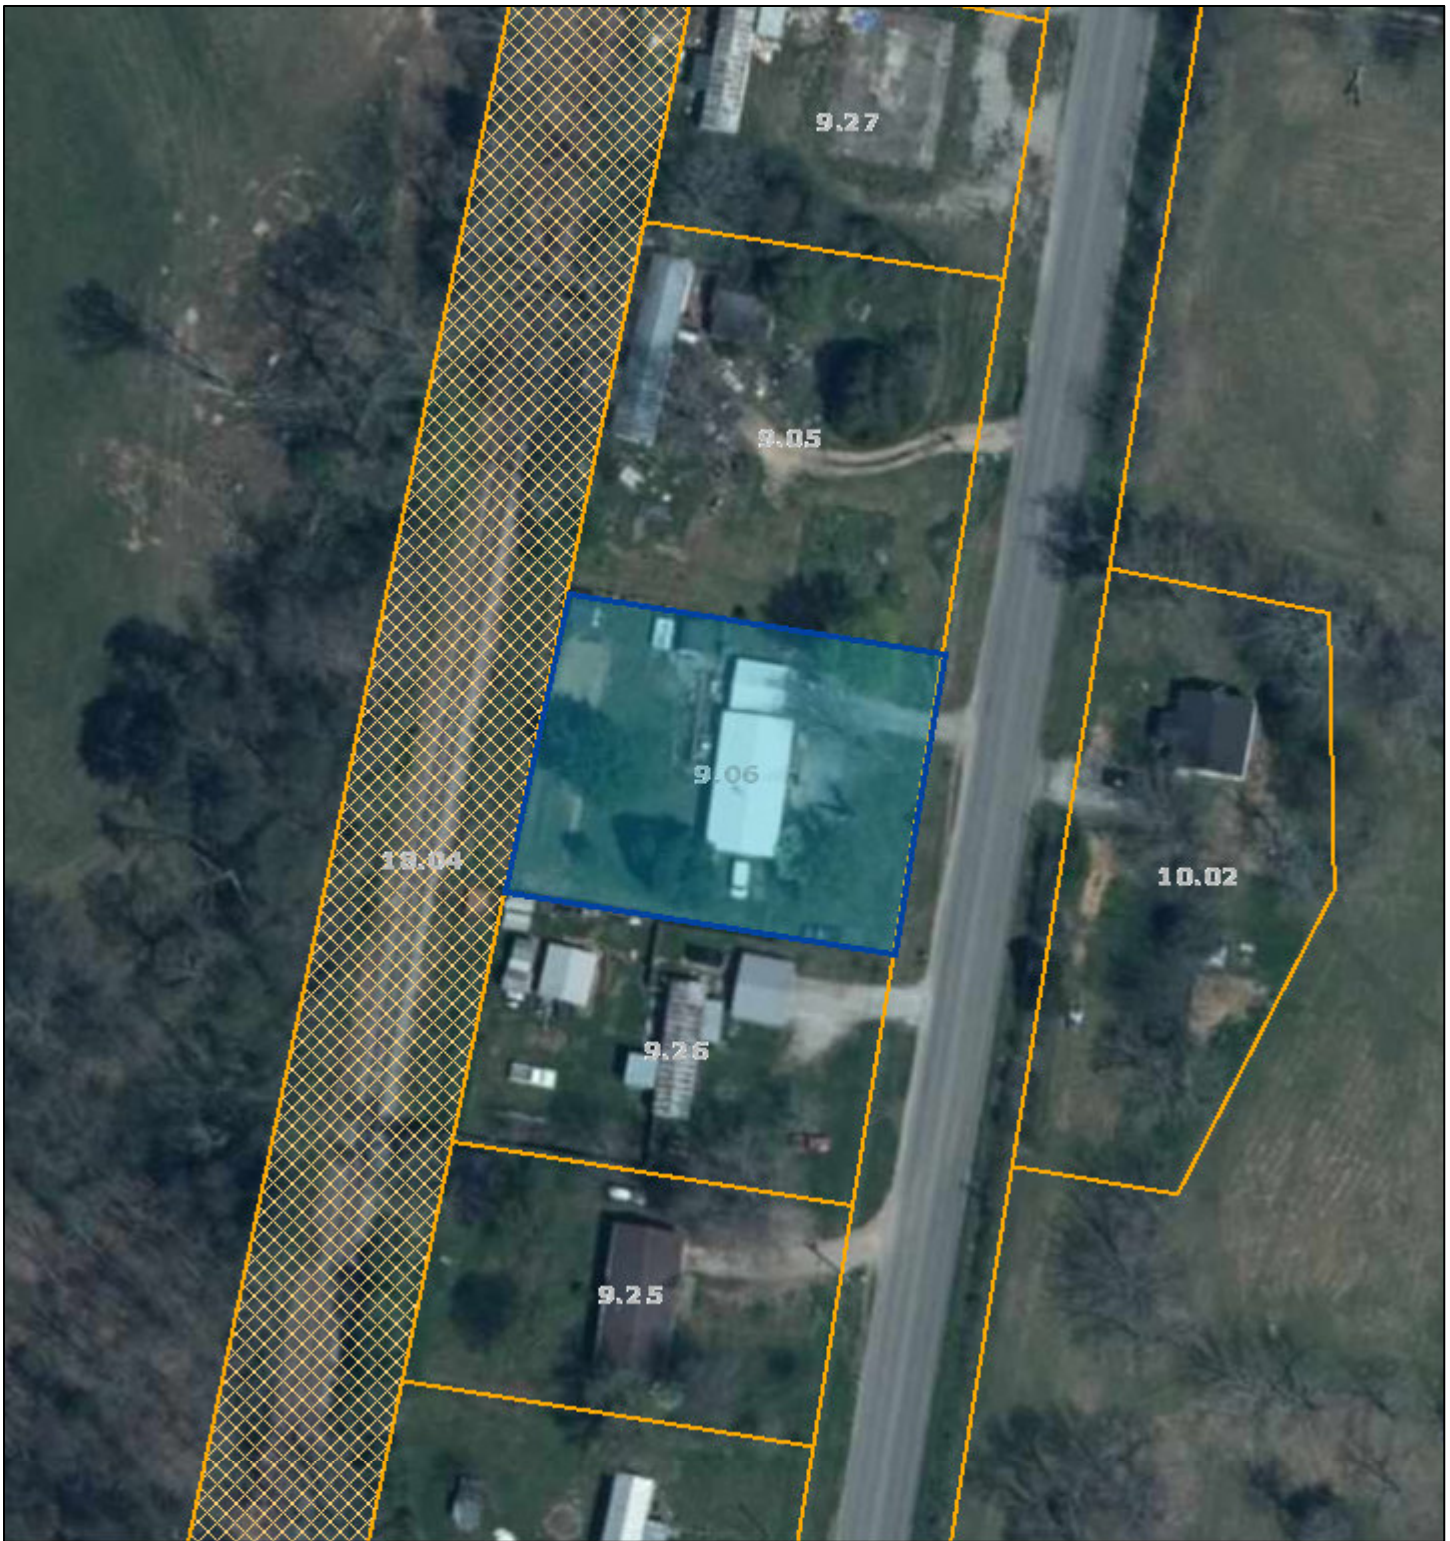

White County - Parcel: 080 009.06

Date: July 25, 2022
County: White
Owner: SEIBERS LAVINA
Address: MCMINNVILLE HWY 2908
Parcel Number: 080 009.06
Deeded Acreage: 0.52
Calculated Acreage: 0
Date of Imagery: 2018

State of Tennessee, Comptroller of the Treasury, Department of Property Assessment (DPA) – Geographic Services
TDOT

The property lines are compiled from information maintained by your local county Assessor's office but are not conclusive evidence of property ownership in any court of law.