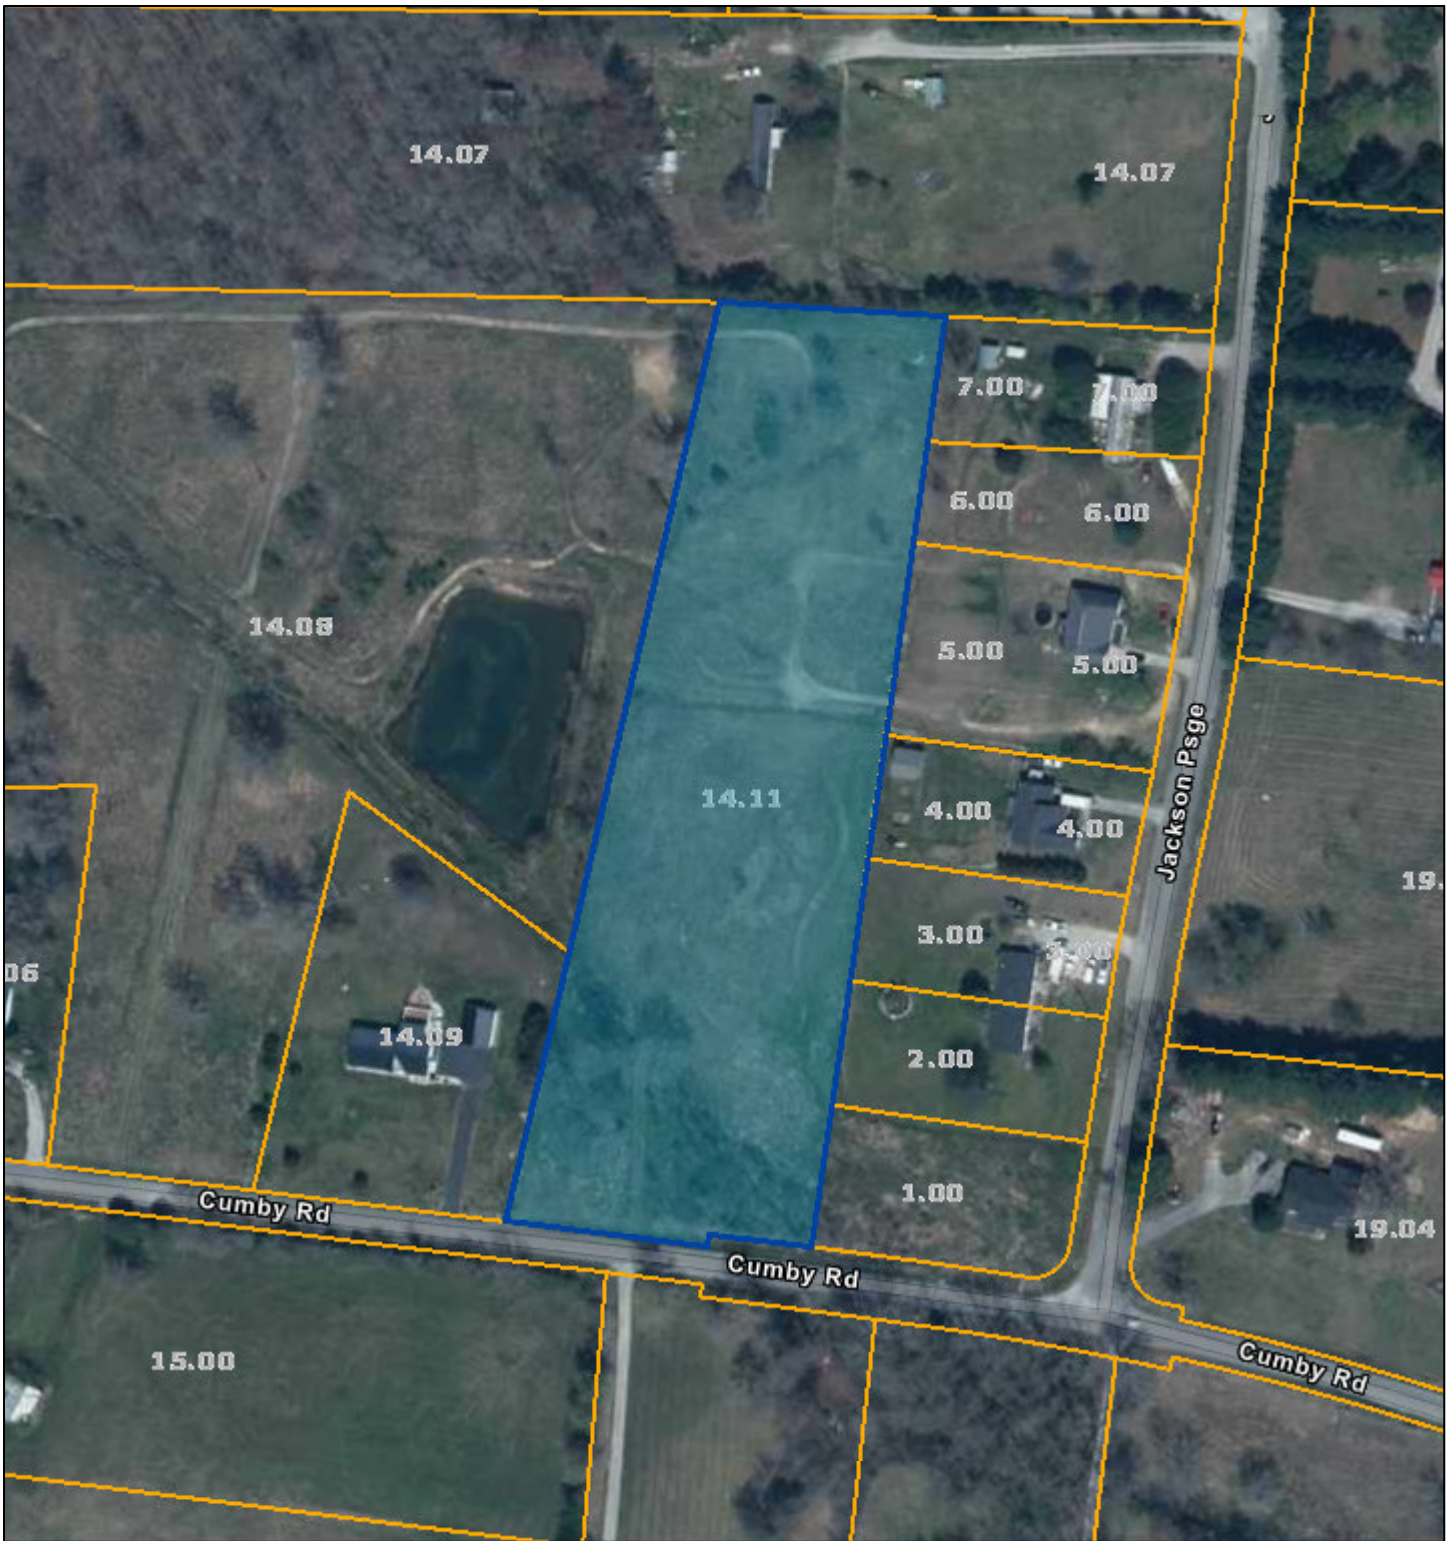

Putnam County - Parcel: 029 014.11

Date: April 11, 2022
County: Putnam
Owner: BILLINGSLEY SHAWN AUSTIN
Address: CUMBY RD
Parcel Number: 029 014.11
Deeded Acreage: 3.48
Calculated Acreage: 0
Date of Imagery: 2018

State of Tennessee, Comptroller of the Treasury, Department of Property Assessment (DPA) – Geographic Services
TDOT

The property lines are compiled from information maintained by your local county Assessor's office but are not conclusive evidence of property ownership in any court of law.