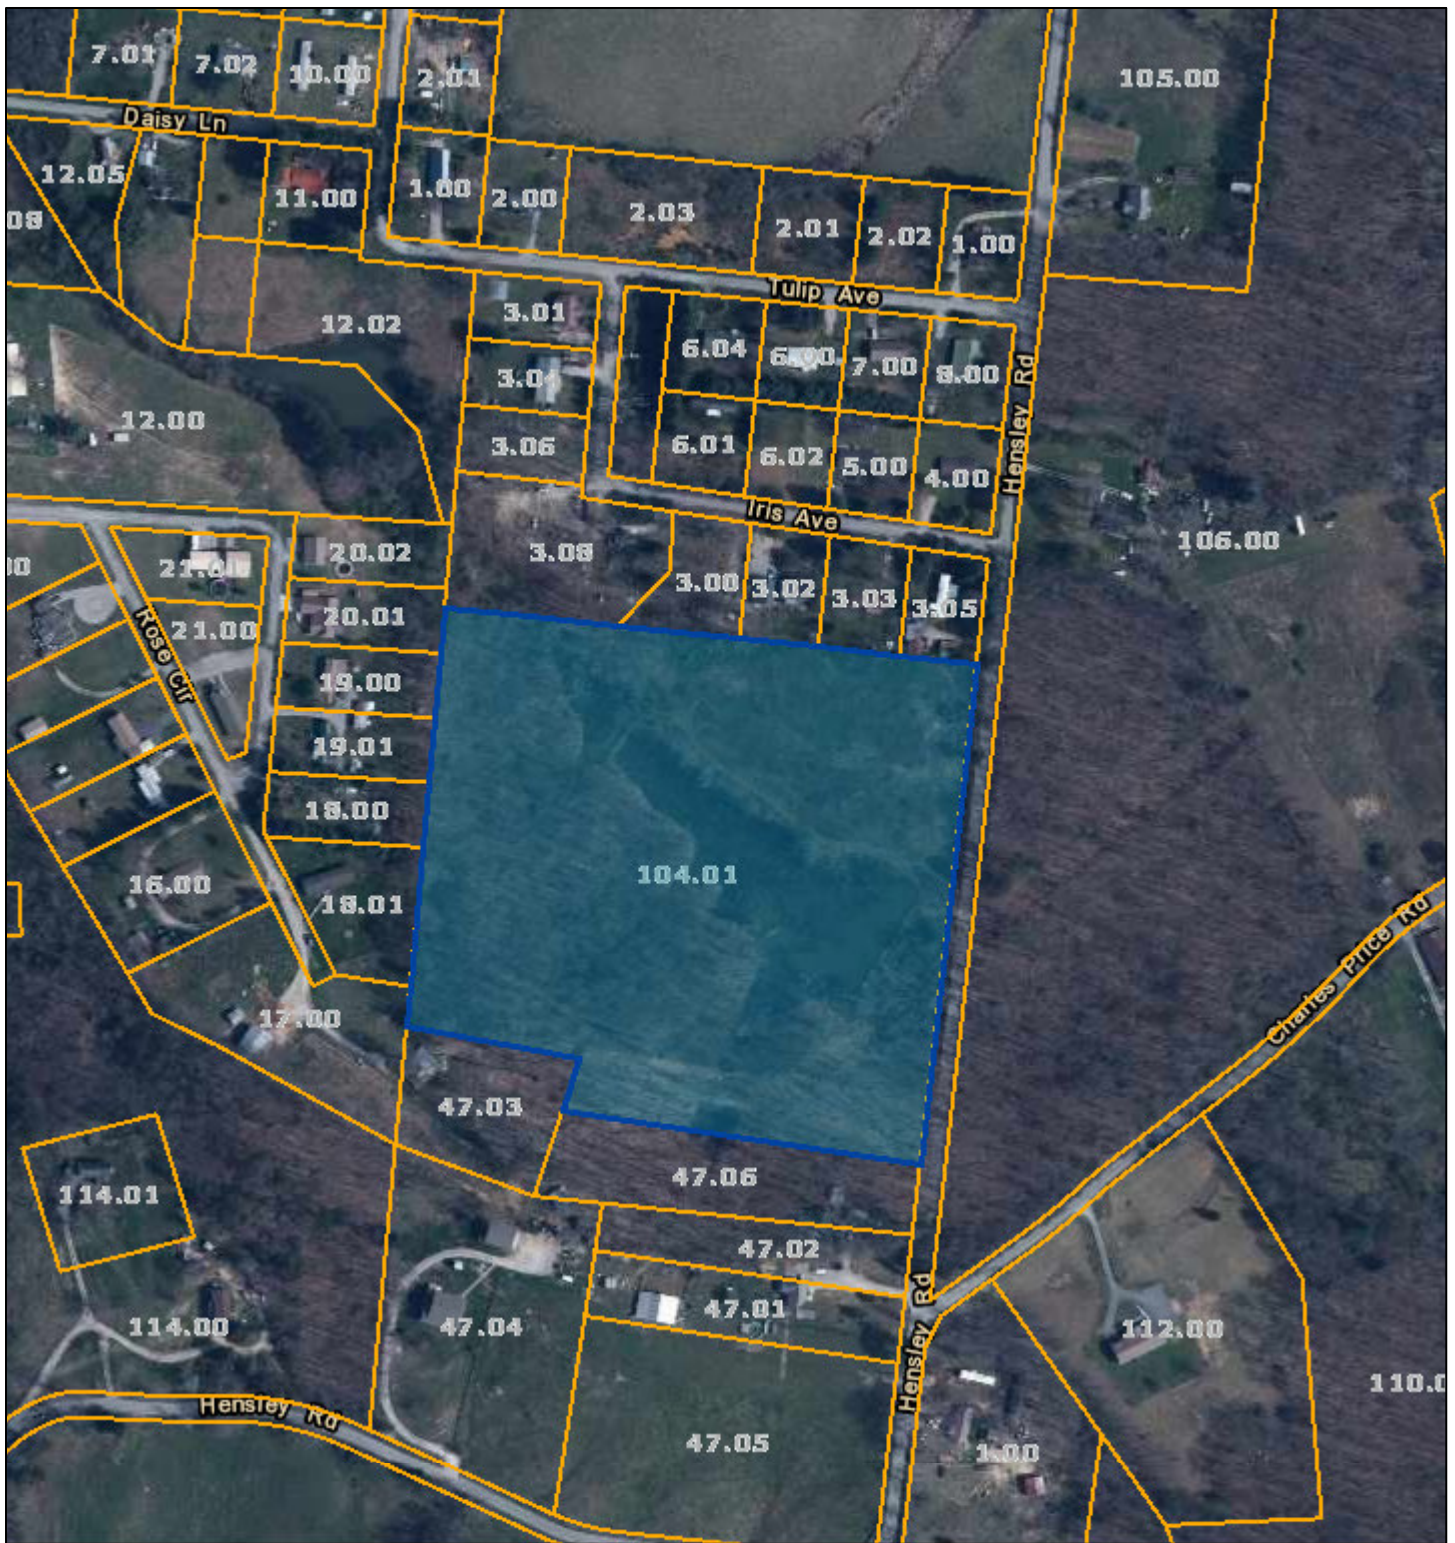

Fentress County - Parcel: 053 104.01

Date: October 28, 2021
County: Fentress
Owner: SMALLWOOD PAUL
Address: HENSLEY RD
Parcel Number: 053 104.01
Deeded Acreage: 0
Calculated Acreage: 0
Date of Imagery: 2018

TN Comptroller - DPA
Esri, HERE, Garmin, (c) OpenStreetMap contributors
State of Tennessee, Comptroller of the Treasury, Department of Property
Assessment (DPA) - Geographic Services
TDOT

The property lines are compiled from information maintained by your local county Assessor's office but are not conclusive evidence of property ownership in any court of law.