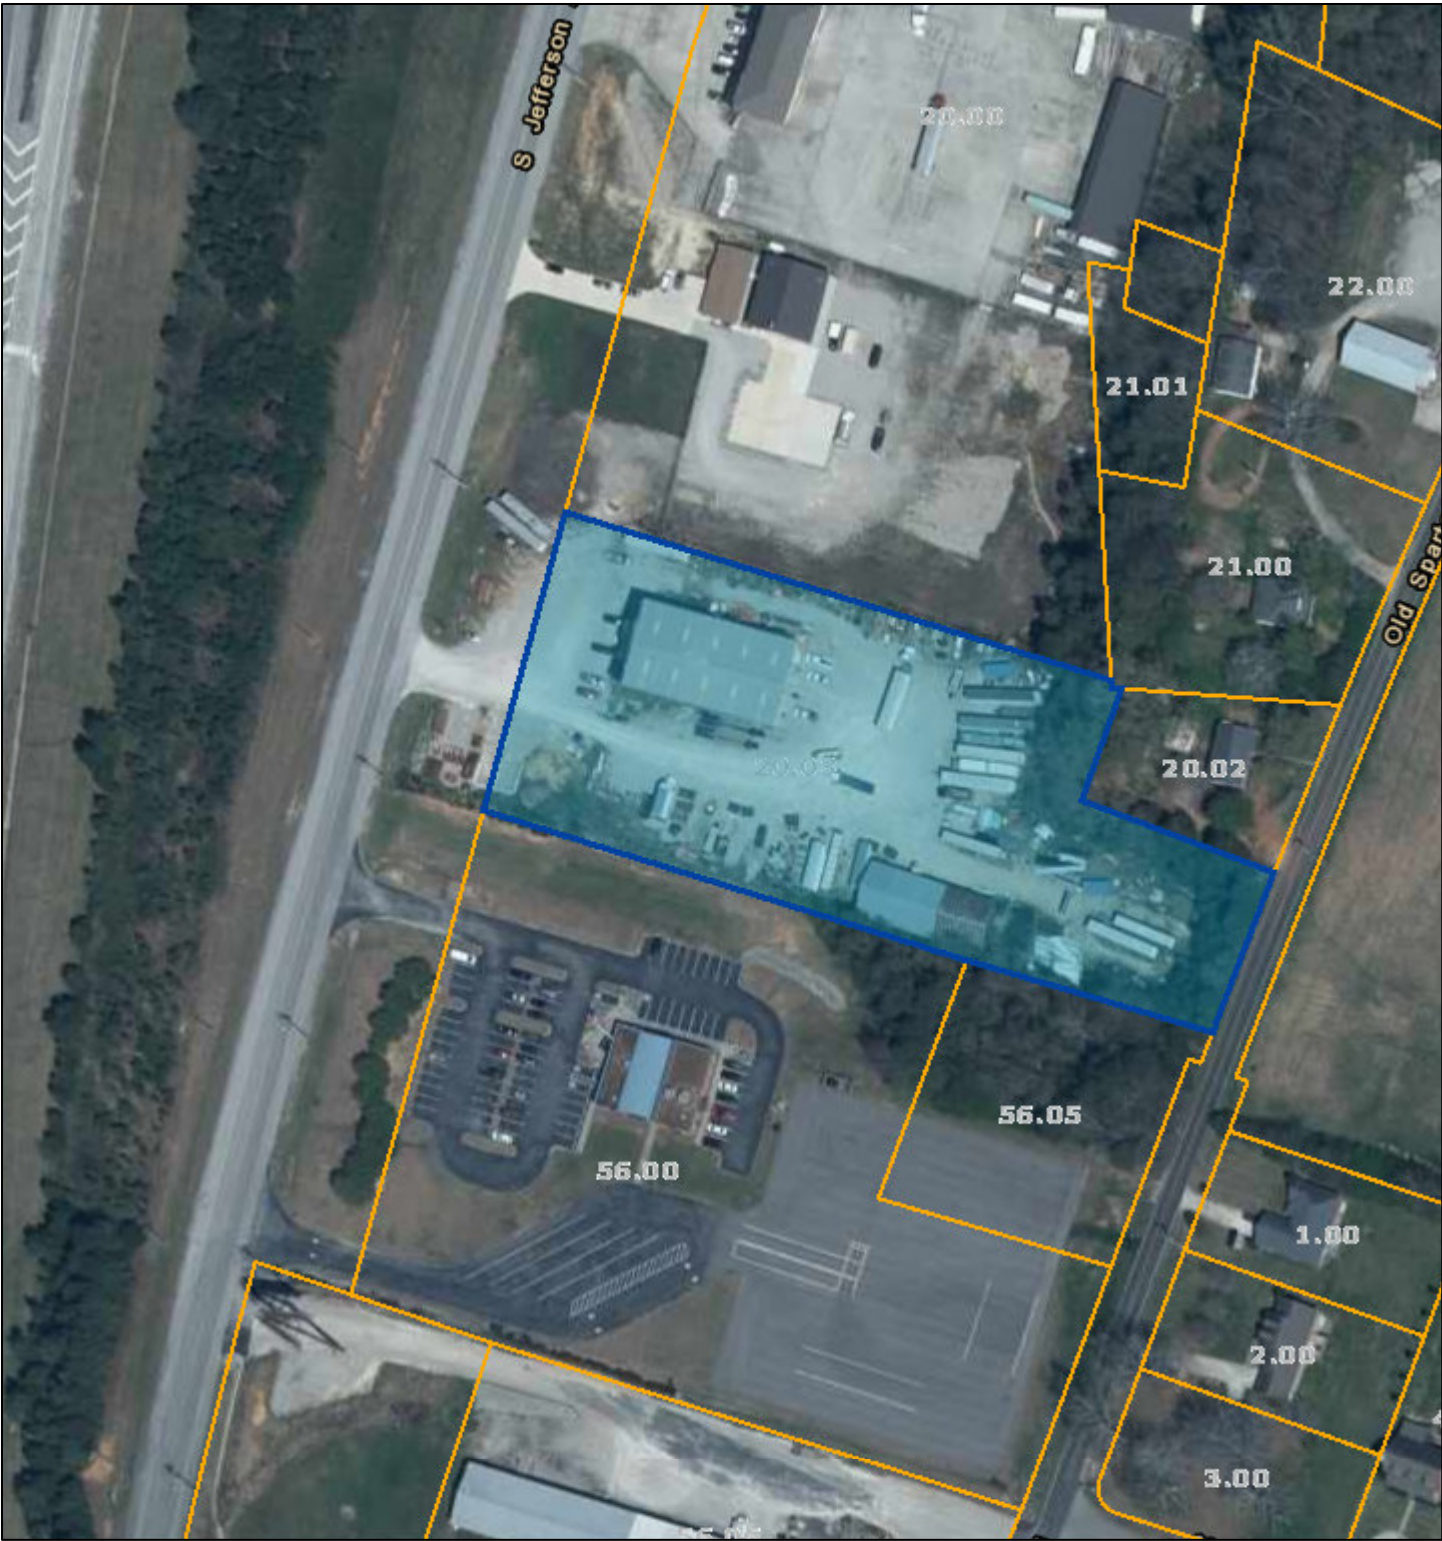

Putnam County - Parcel: 096 020.03

Date: August 16, 2021
County: Putnam
Owner: HALL JAMES
Address: JEFFERSON AVENUE S 4580
Parcel Number: 096 020.03
Deeded Acreage: 3.07
Calculated Acreage: 0
Date of Imagery: 2018