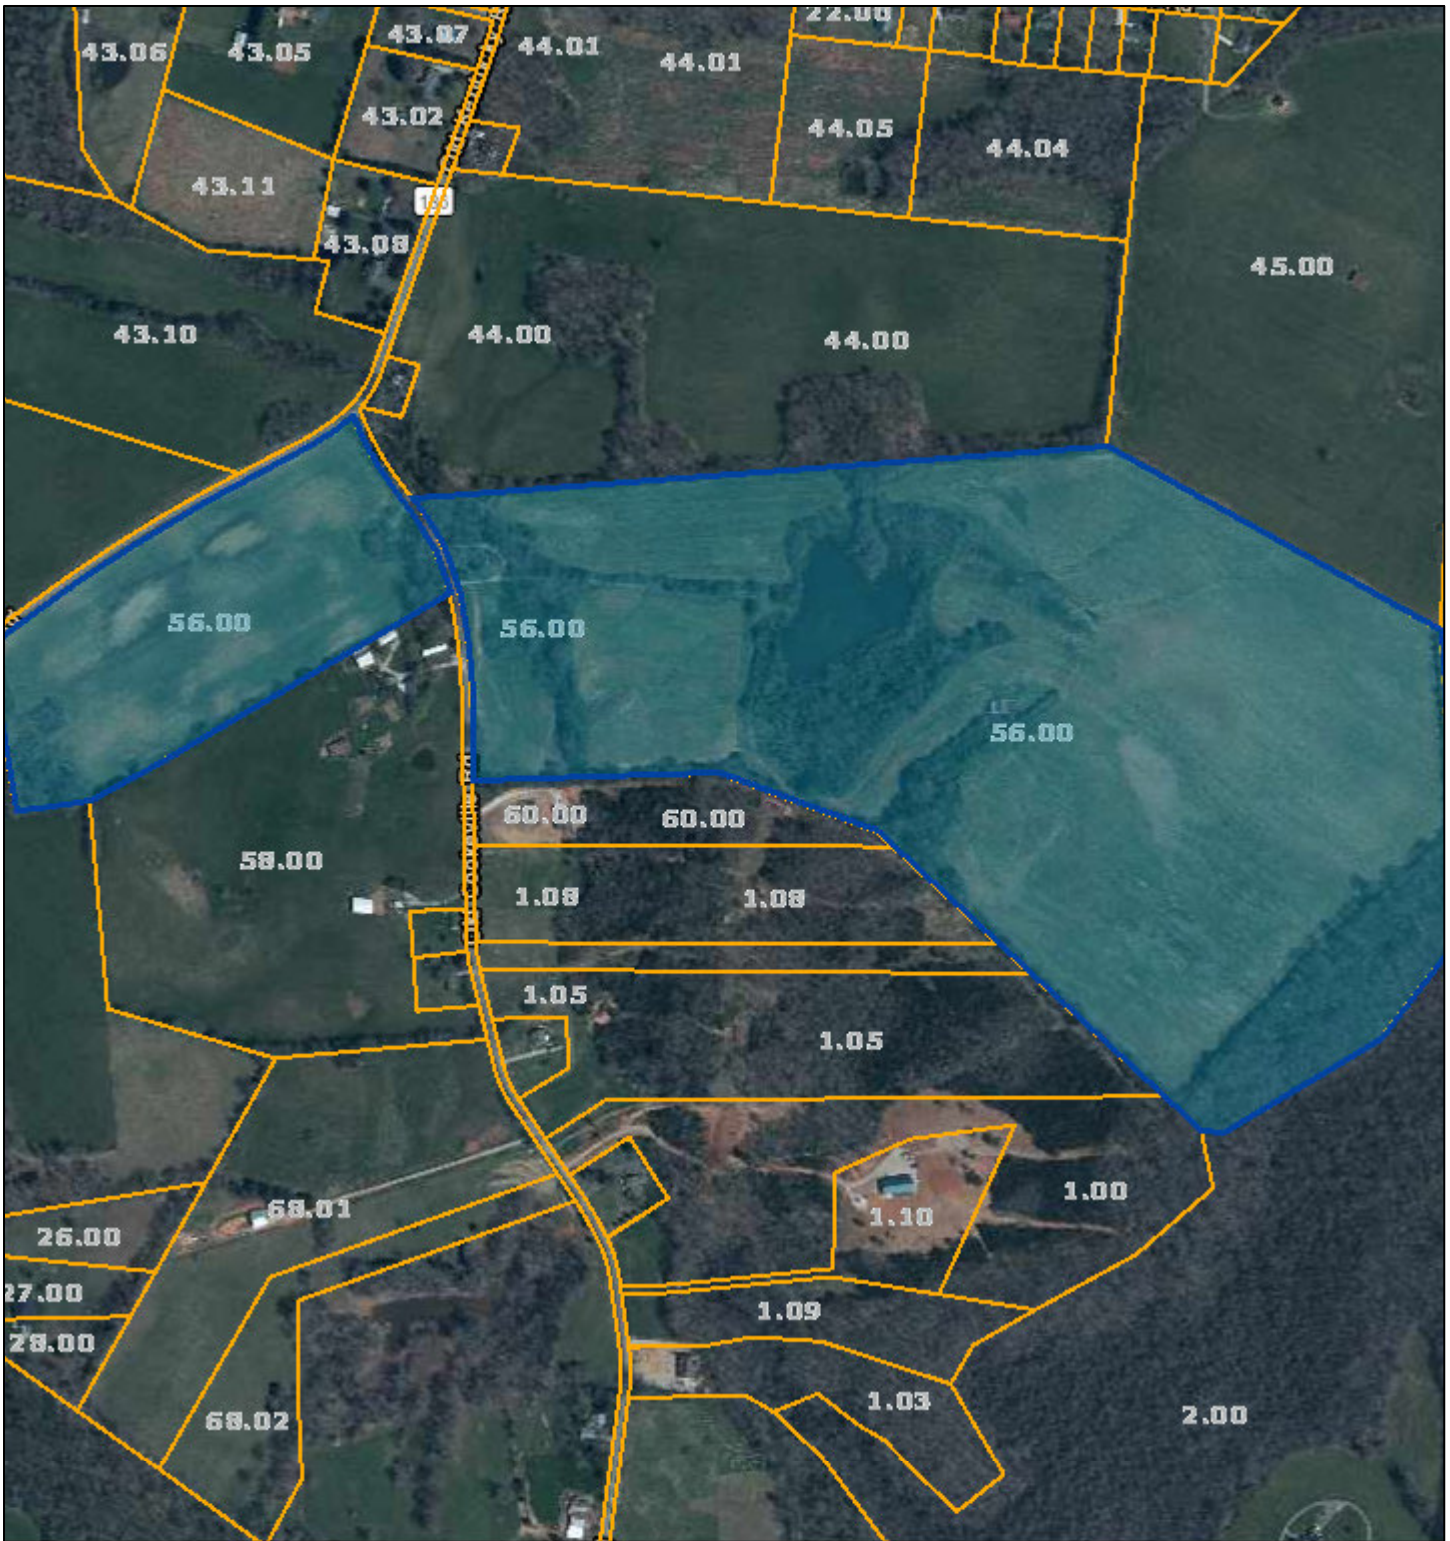

White County - Parcel: 009 056.00

Date: August 16, 2021
County: White
Owner: HALL JAMES E & DENISE
Address: OLD COOKEVILLE RD 3900
Parcel Number: 009 056.00
Deeded Acreage: 117.57
Calculated Acreage: 0
Date of Imagery: 2018

Esri, HERE, Garmin, (c) OpenStreetMap contributors
TN Comptroller - OLG
TDOT
State of Tennessee, Comptroller of the Treasury, Office of Local Government
(OLG)

The property lines are compiled from information maintained by your local county Assessor's office but are not conclusive evidence of property ownership in any court of law.