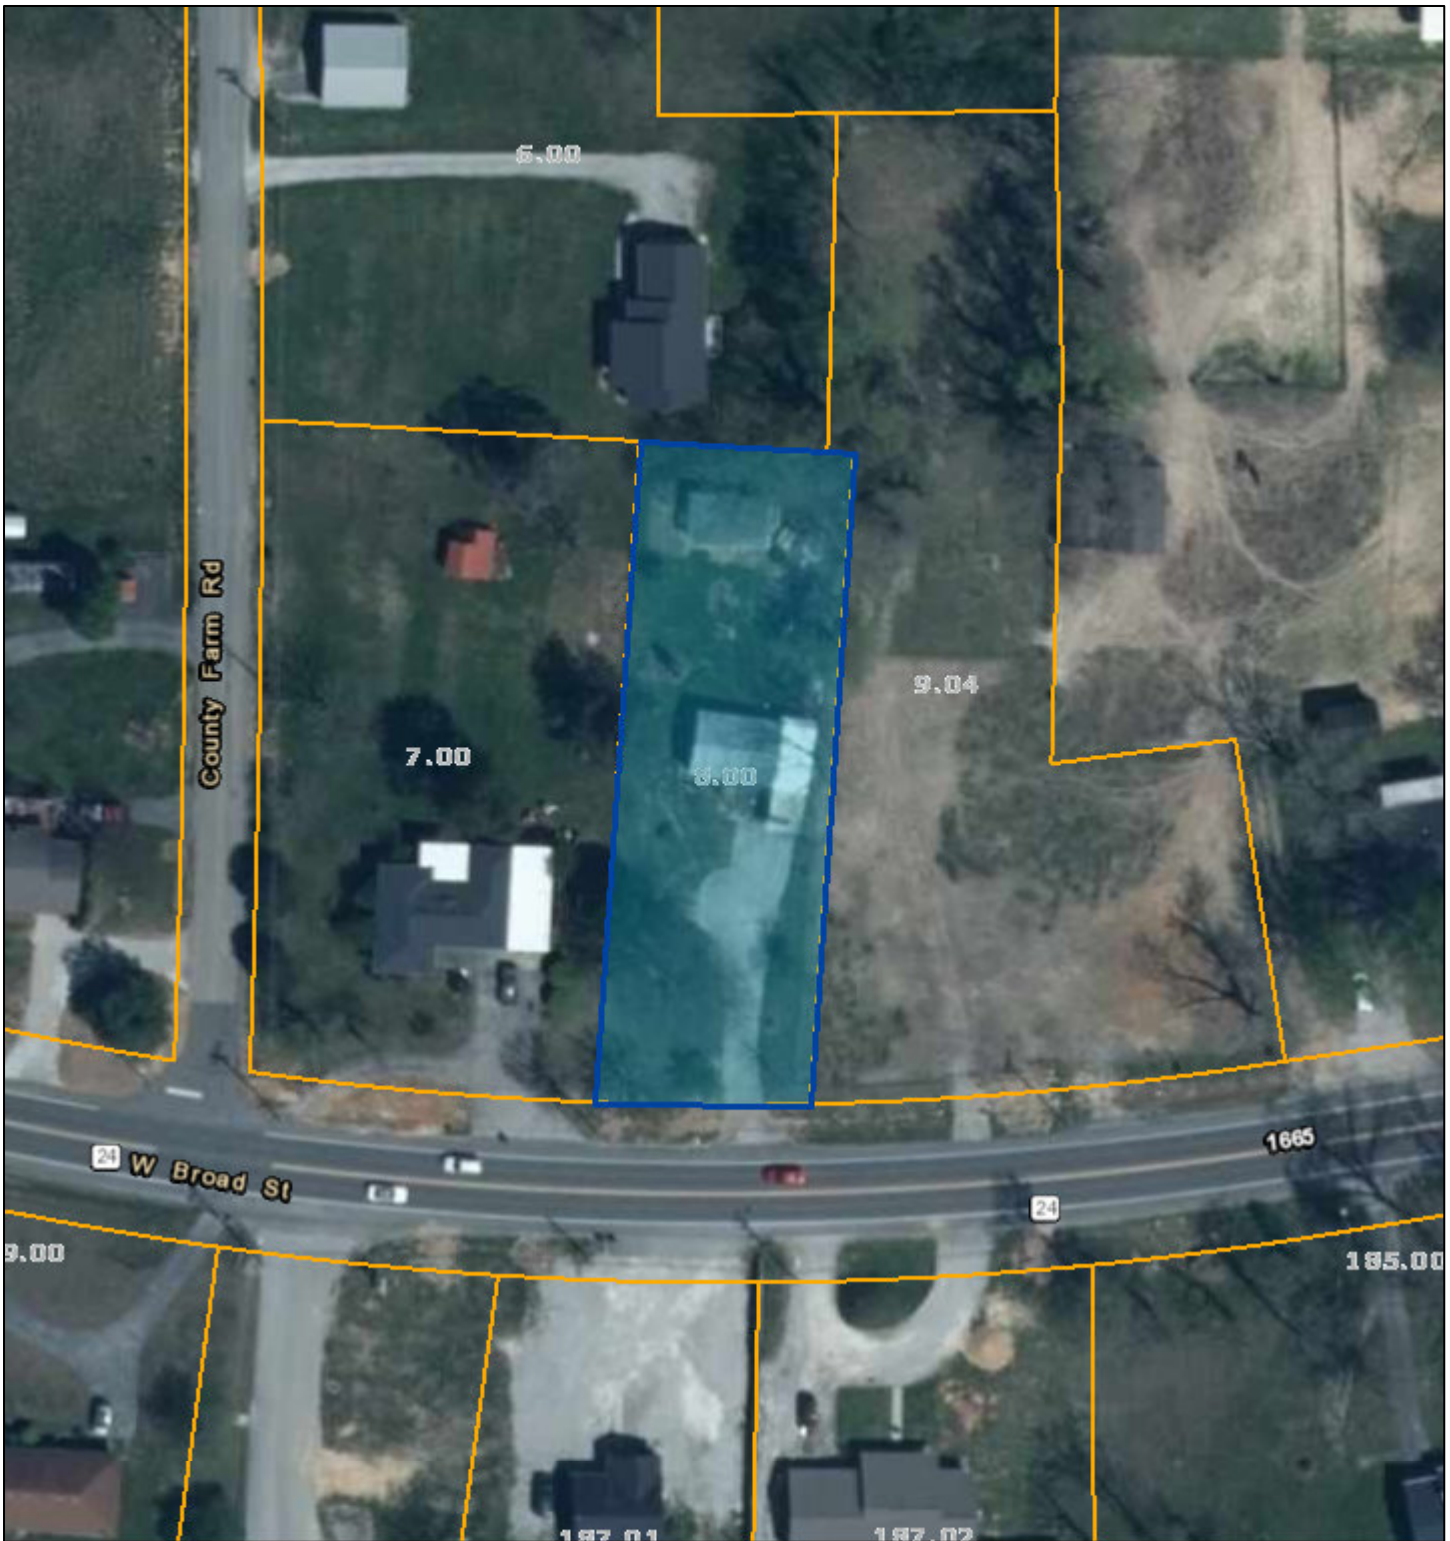

Putnam County - Parcel: 0390 A 008.00

Date: July 29, 2021
County: Putnam
Owner: STRIMPLE JO ANN
Address: W BROAD ST 1727
Parcel Number: 0390 A 008.00
Deeded Acreage: 0
Calculated Acreage: 0
Date of Imagery: 2018

Esri, HERE, Garmin, (c) OpenStreetMap contributors
TN Comptroller - OLG
TDOT
State of Tennessee, Comptroller of the Treasury, Office of Local Government
(OLG)

The property lines are compiled from information maintained by your local county Assessor's office but are not conclusive evidence of property ownership in any court of law.