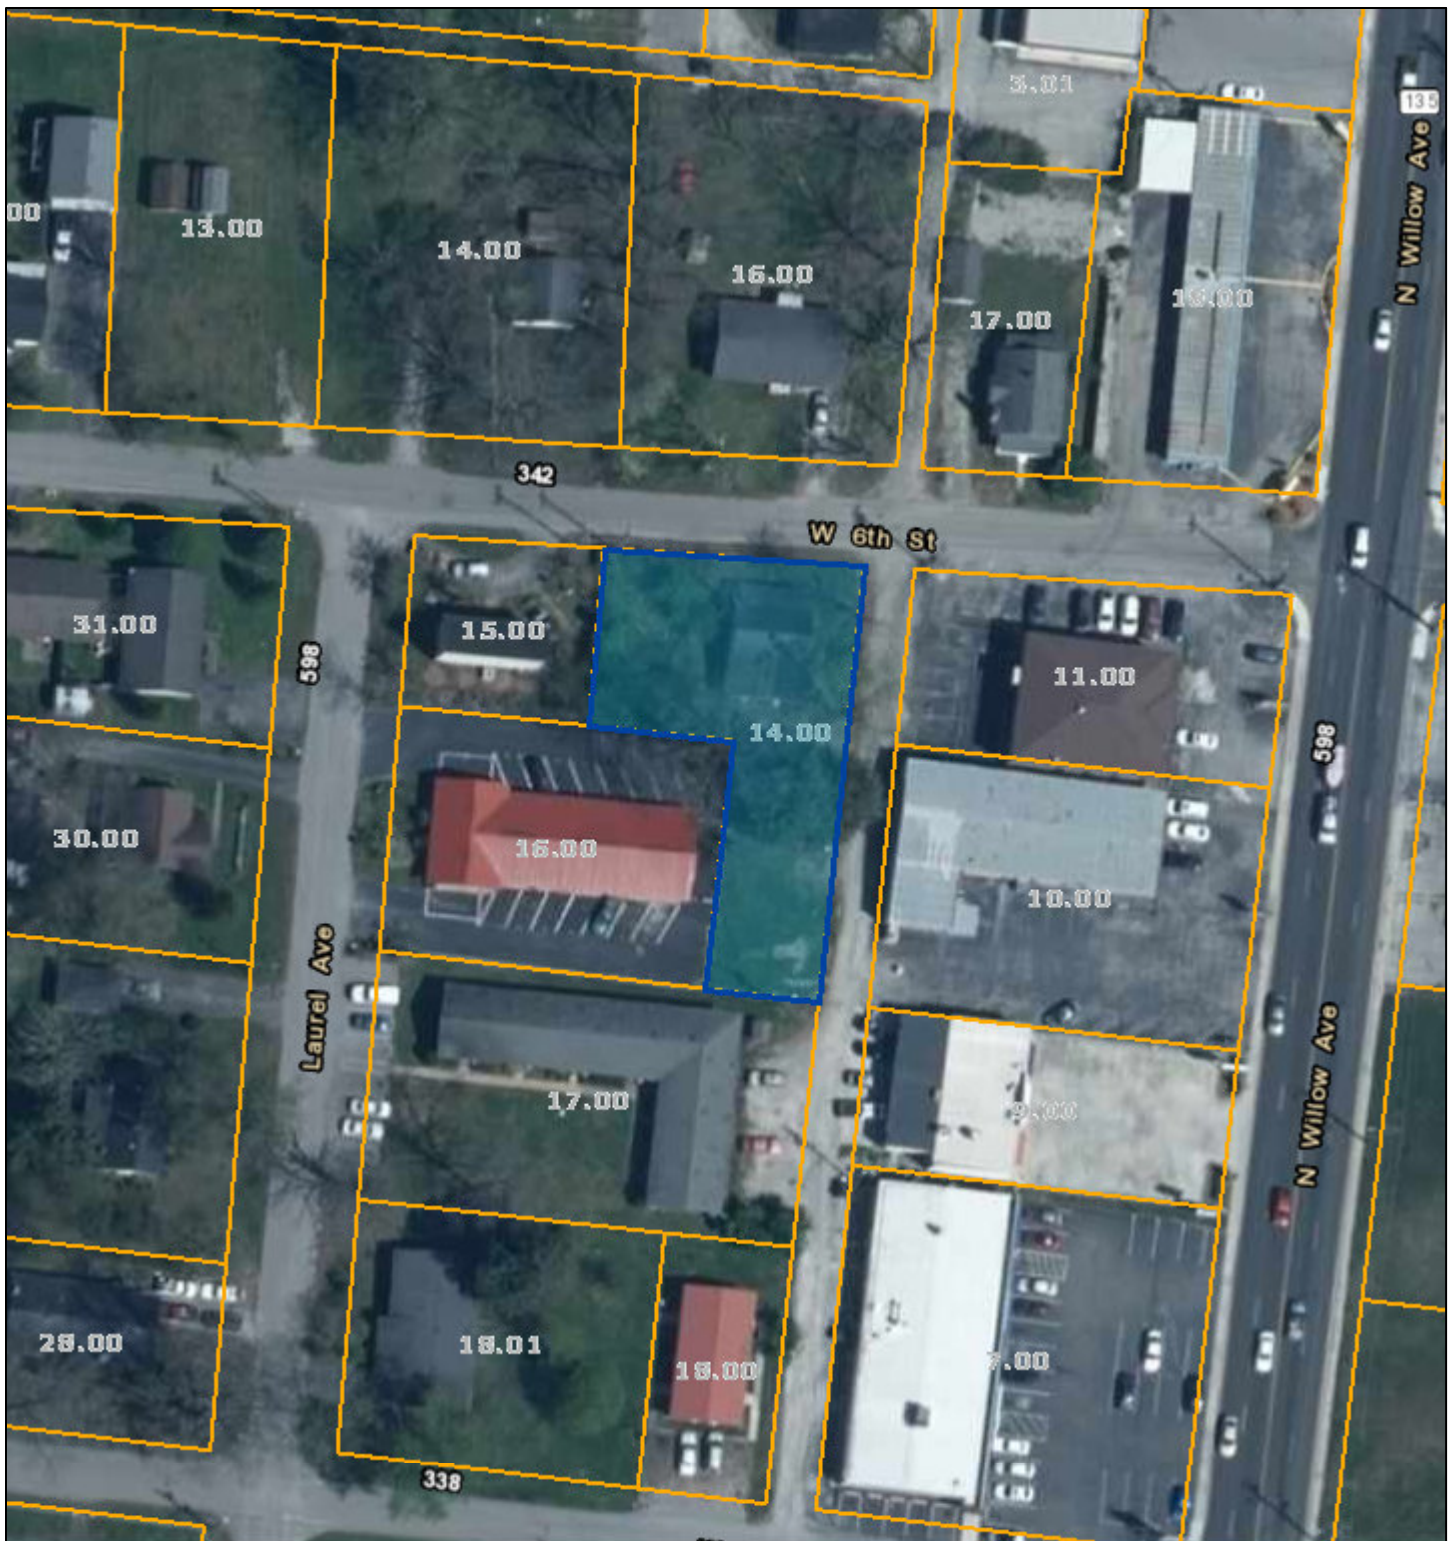

Putnam County - Parcel: 053B A 014.00

Date: May 11, 2021
County: Putnam
Owner: MAGGAS NICK
Address: W SIXTH ST 322
Parcel Number: 053B A 014.00
Deeded Acreage: 0
Calculated Acreage: 0
Date of Imagery: 2018