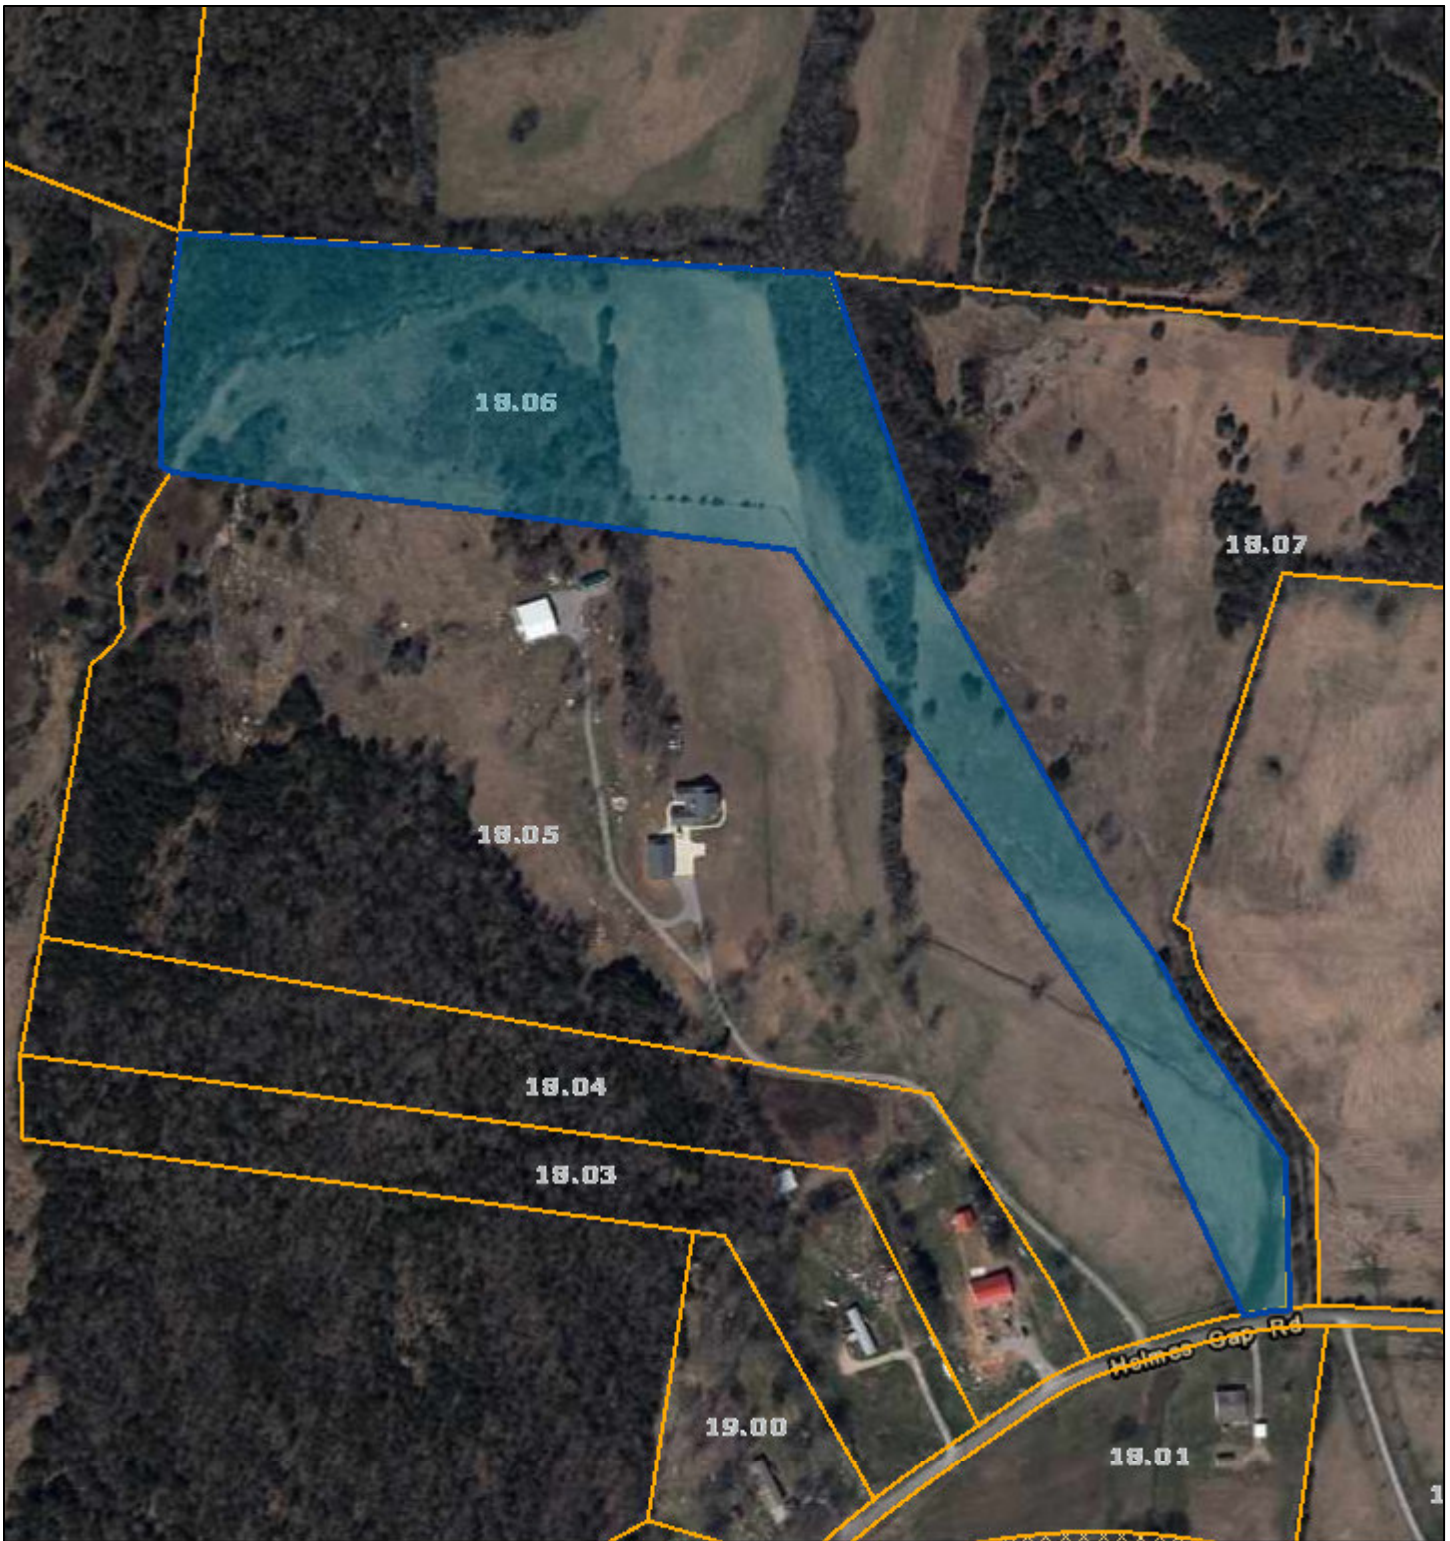

Wilson County - Parcel: 110 018.06

Date: May 11, 2021
County: Wilson
Owner: JONES DOUGLAS ETUX
Address: HOLMES GAP RD
Parcel Number: 110 018.06
Deeded Acreage: 14.25
Calculated Acreage: 0
Date of Imagery: 2017

Esri, HERE, Garmin, (c) OpenStreetMap contributors
TN Comptroller - OLG
TDOT
State of Tennessee, Comptroller of the Treasury, Office of Local Government
(OLG)

The property lines are compiled from information maintained by your local county Assessor's office but are not conclusive evidence of property ownership in any court of law.