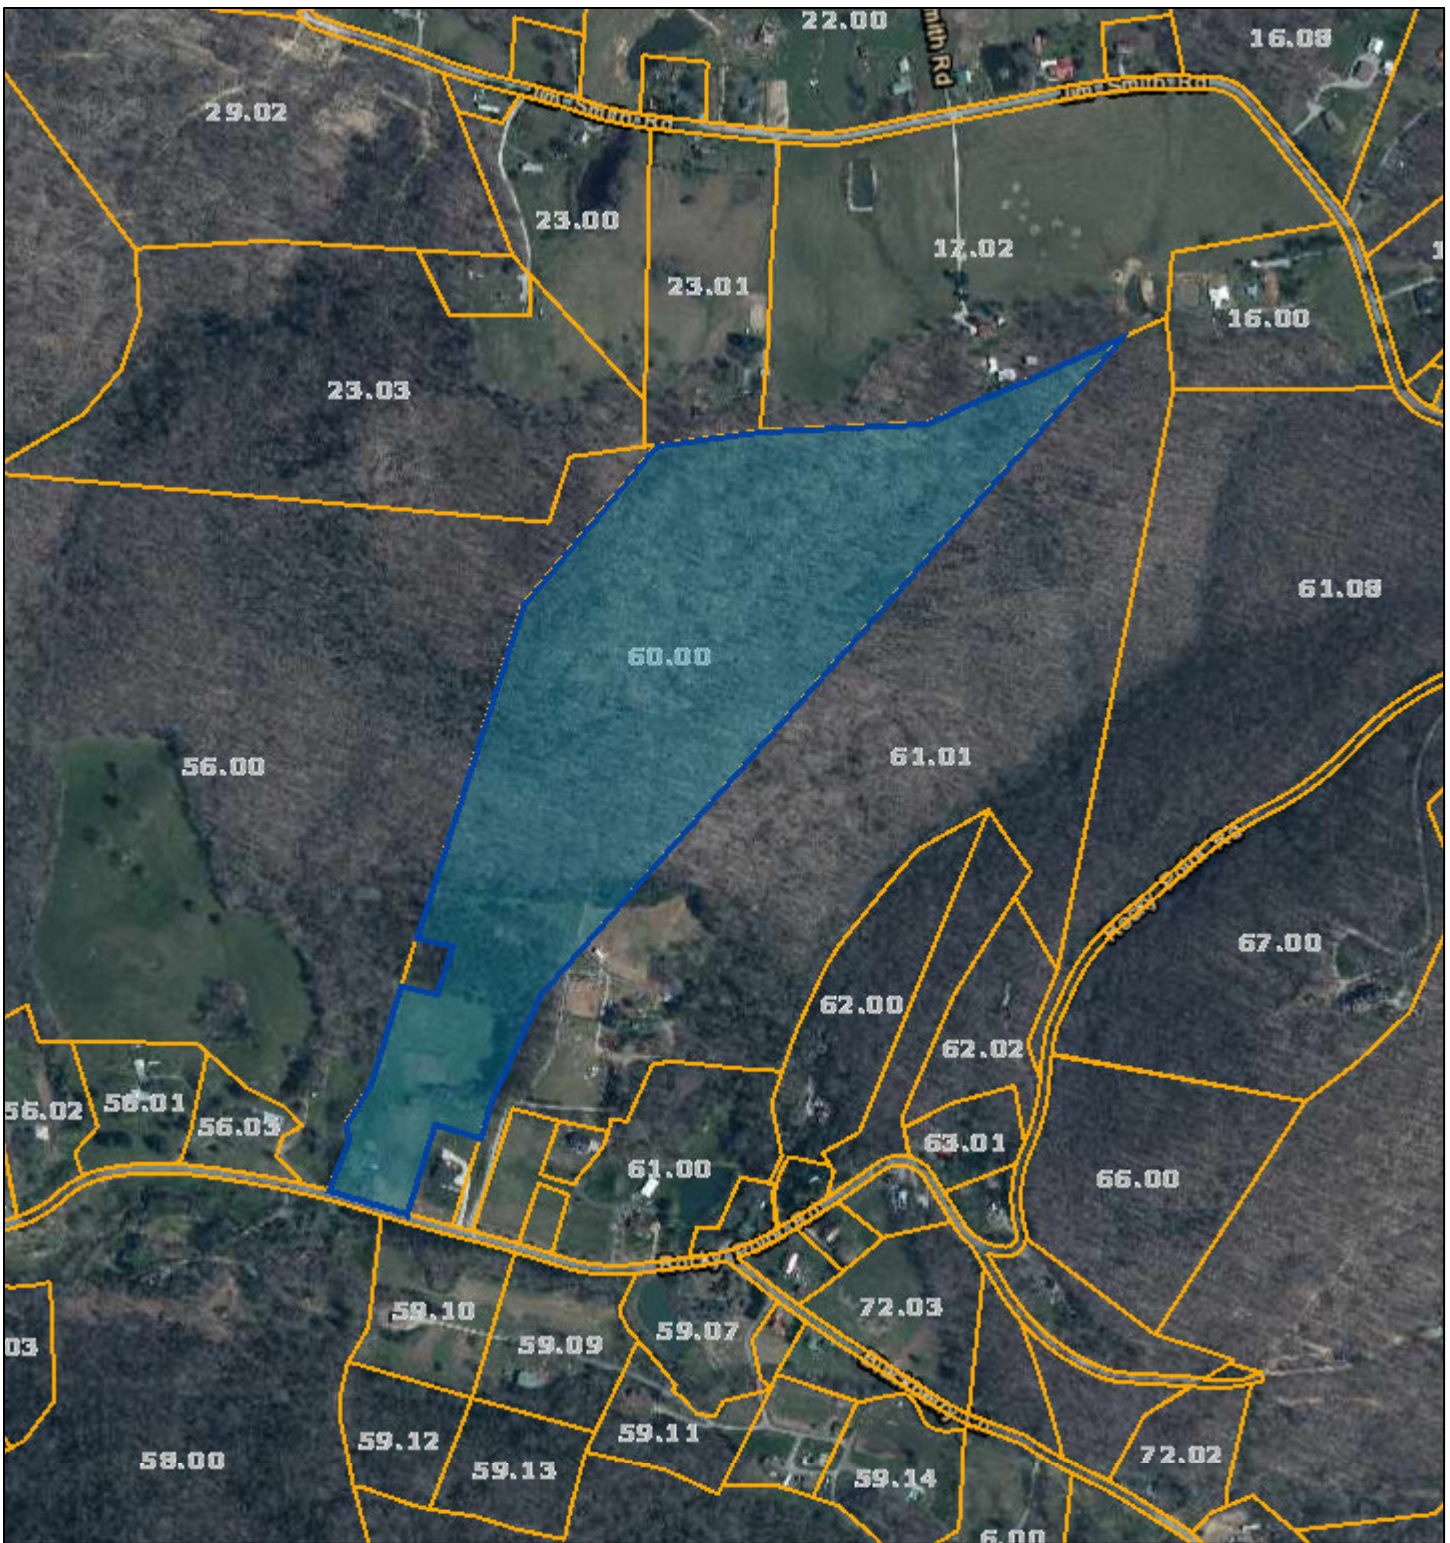

Putnam County - Parcel: 068 060.00

Date: March 22, 2021
County: Putnam
Owner: MILTON BARBARA ANN
Address: ROCKY POINT RD 5494
Parcel Number: 068 060.00
Deeded Acreage: 0
Calculated Acreage: 42.7
Date of Imagery: 2018

Esri, HERE, Garmin, (c) OpenStreetMap contributors
TN Comptroller - OLG
TDOT
State of Tennessee, Comptroller of the Treasury, Office of Local Government
(OLG)

The property lines are compiled from information maintained by your local county Assessor's office but are not conclusive evidence of property ownership in any court of law.