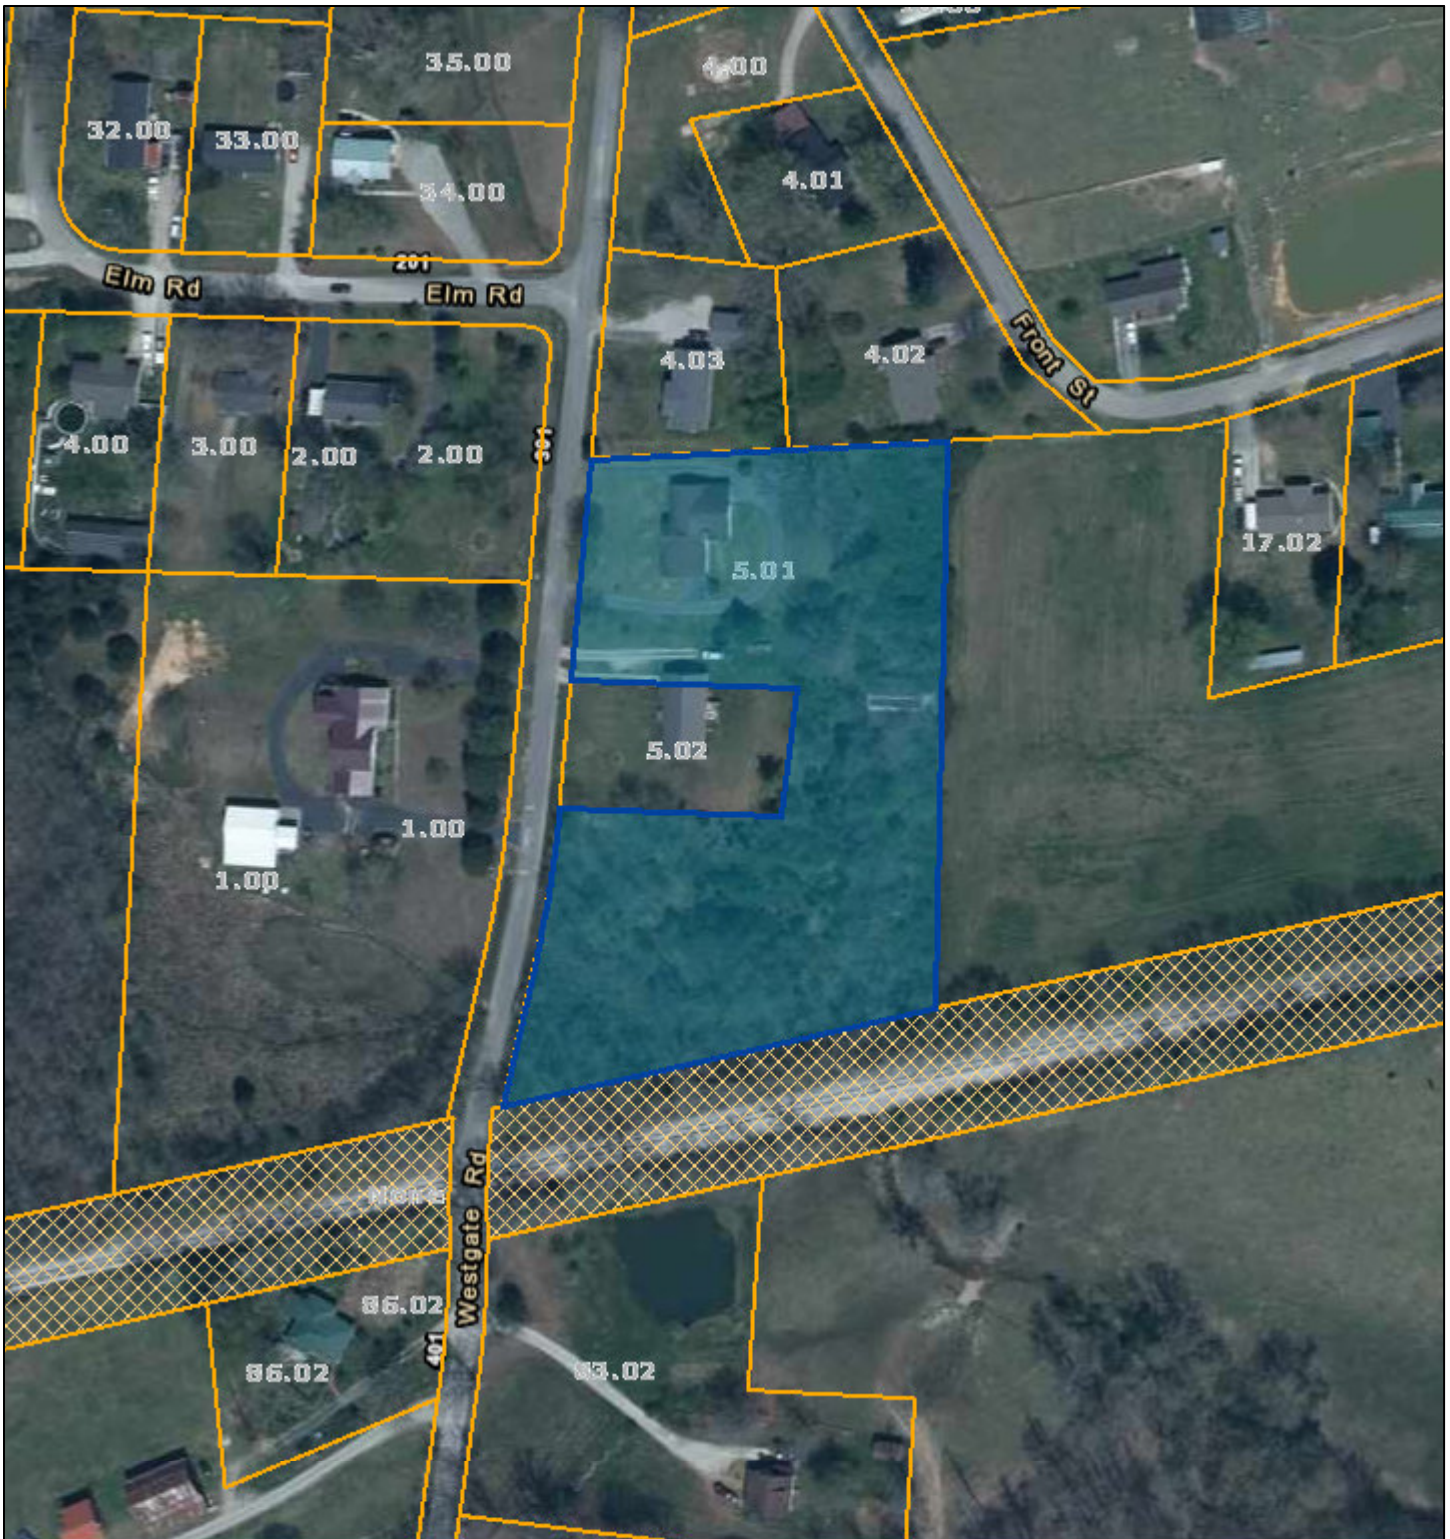

# Putnam County - Parcel: 055B C 005.01

Date: March 9, 2021  
County: Putnam  
Owner: STEELE WILLIAM J  
Address: WEST GATE RD 330  
Parcel Number: 055B C 005.01  
Deeded Acreage: 0  
Calculated Acreage: 3.3  
Date of Imagery: 2018

Esri, HERE, Garmin, (c) OpenStreetMap contributors  
TN Comptroller - OLG  
TDOT  
State of Tennessee, Comptroller of the Treasury, Office of Local Government  
(OLG)

The property lines are compiled from information maintained by your local county Assessor's office but are not conclusive evidence of property ownership in any court of law.