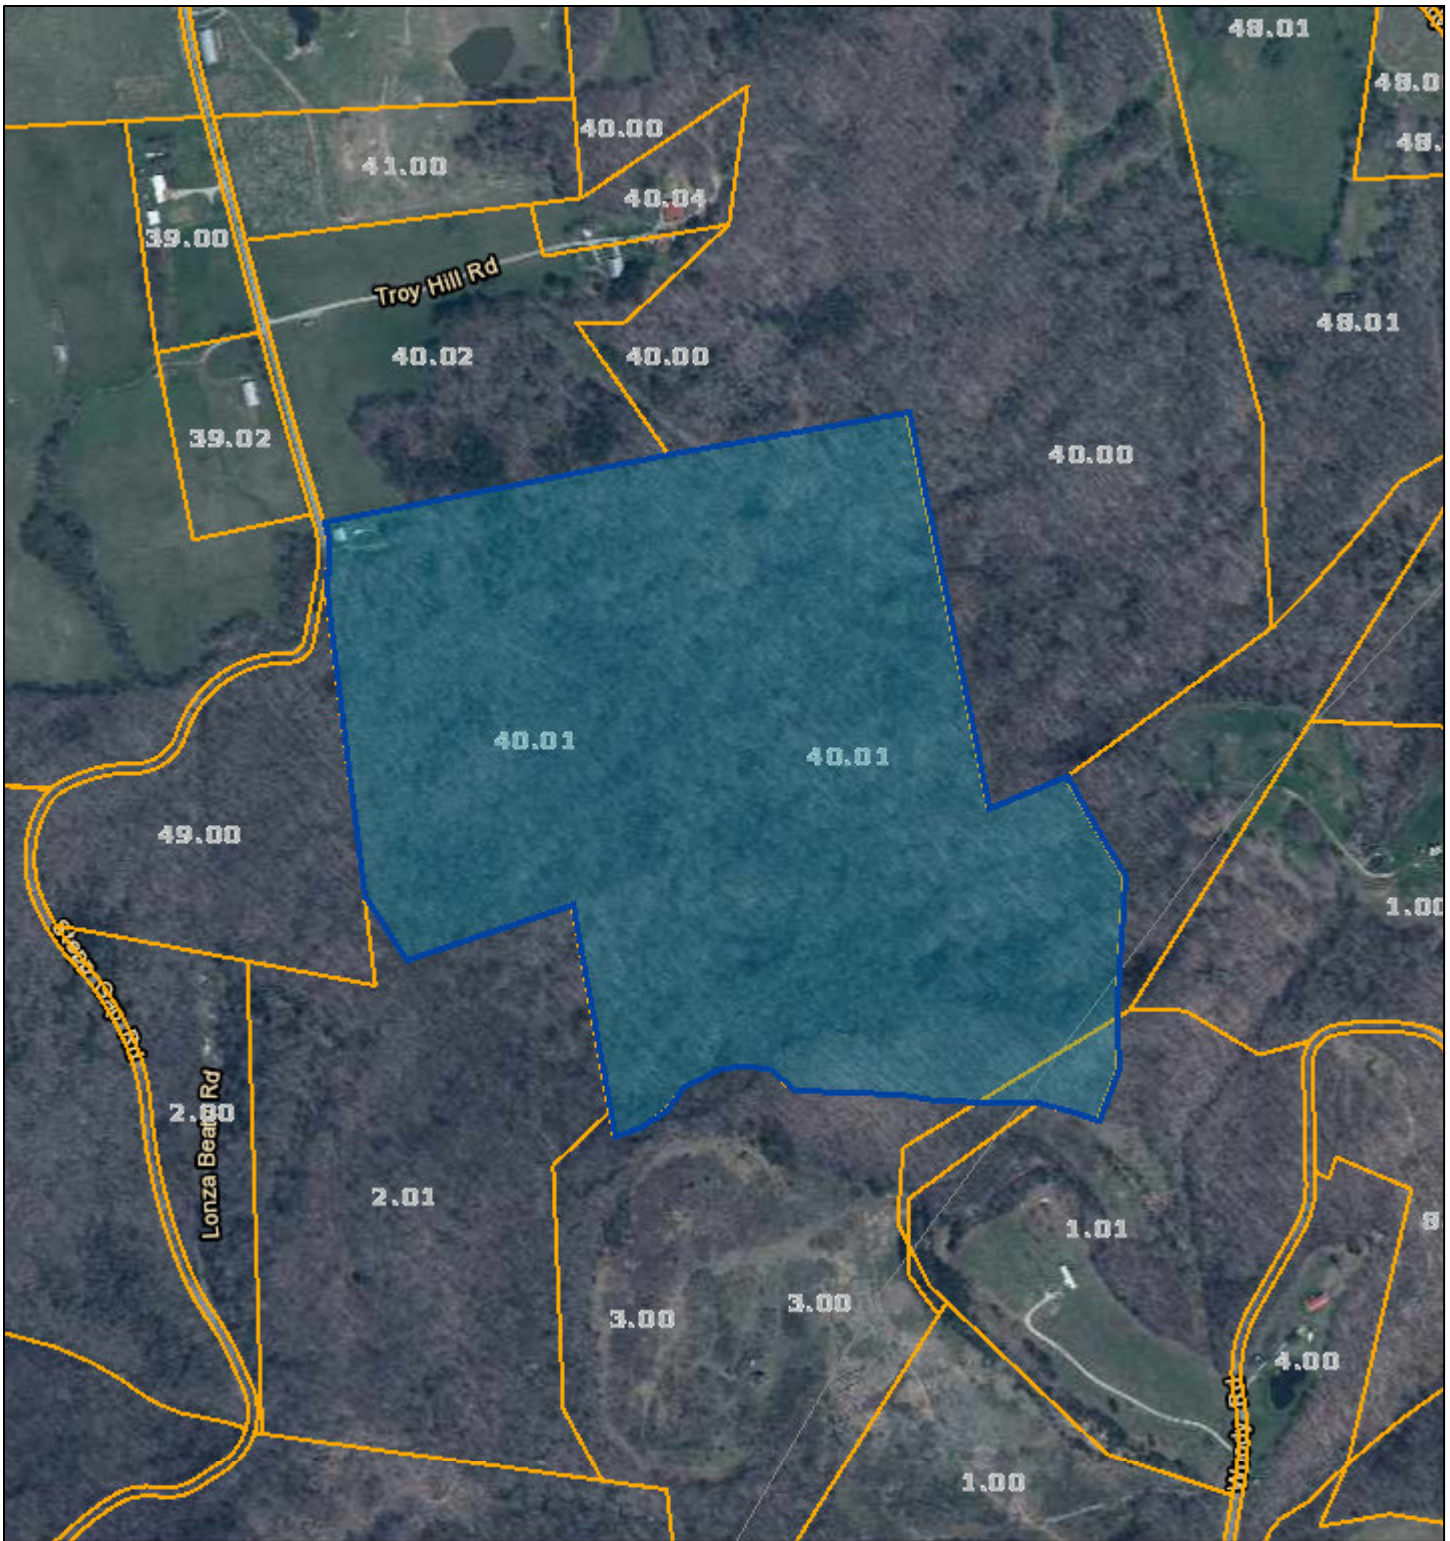

Pickett County - Parcel: 046 040.01

Date: March 22, 2021
County: Pickett
Owner: CLIPP DOLAN LYNN
Address: STEP GAP RD
Parcel Number: 046 040.01
Deeded Acreage: 90.39
Calculated Acreage: 0
Date of Imagery: 2018

Esri, HERE, Garmin, (c) OpenStreetMap contributors
TN Comptroller - OLG
TDOT
State of Tennessee, Comptroller of the Treasury, Office of Local Government
(OLG)

The property lines are compiled from information maintained by your local county Assessor's office but are not conclusive evidence of property ownership in any court of law.