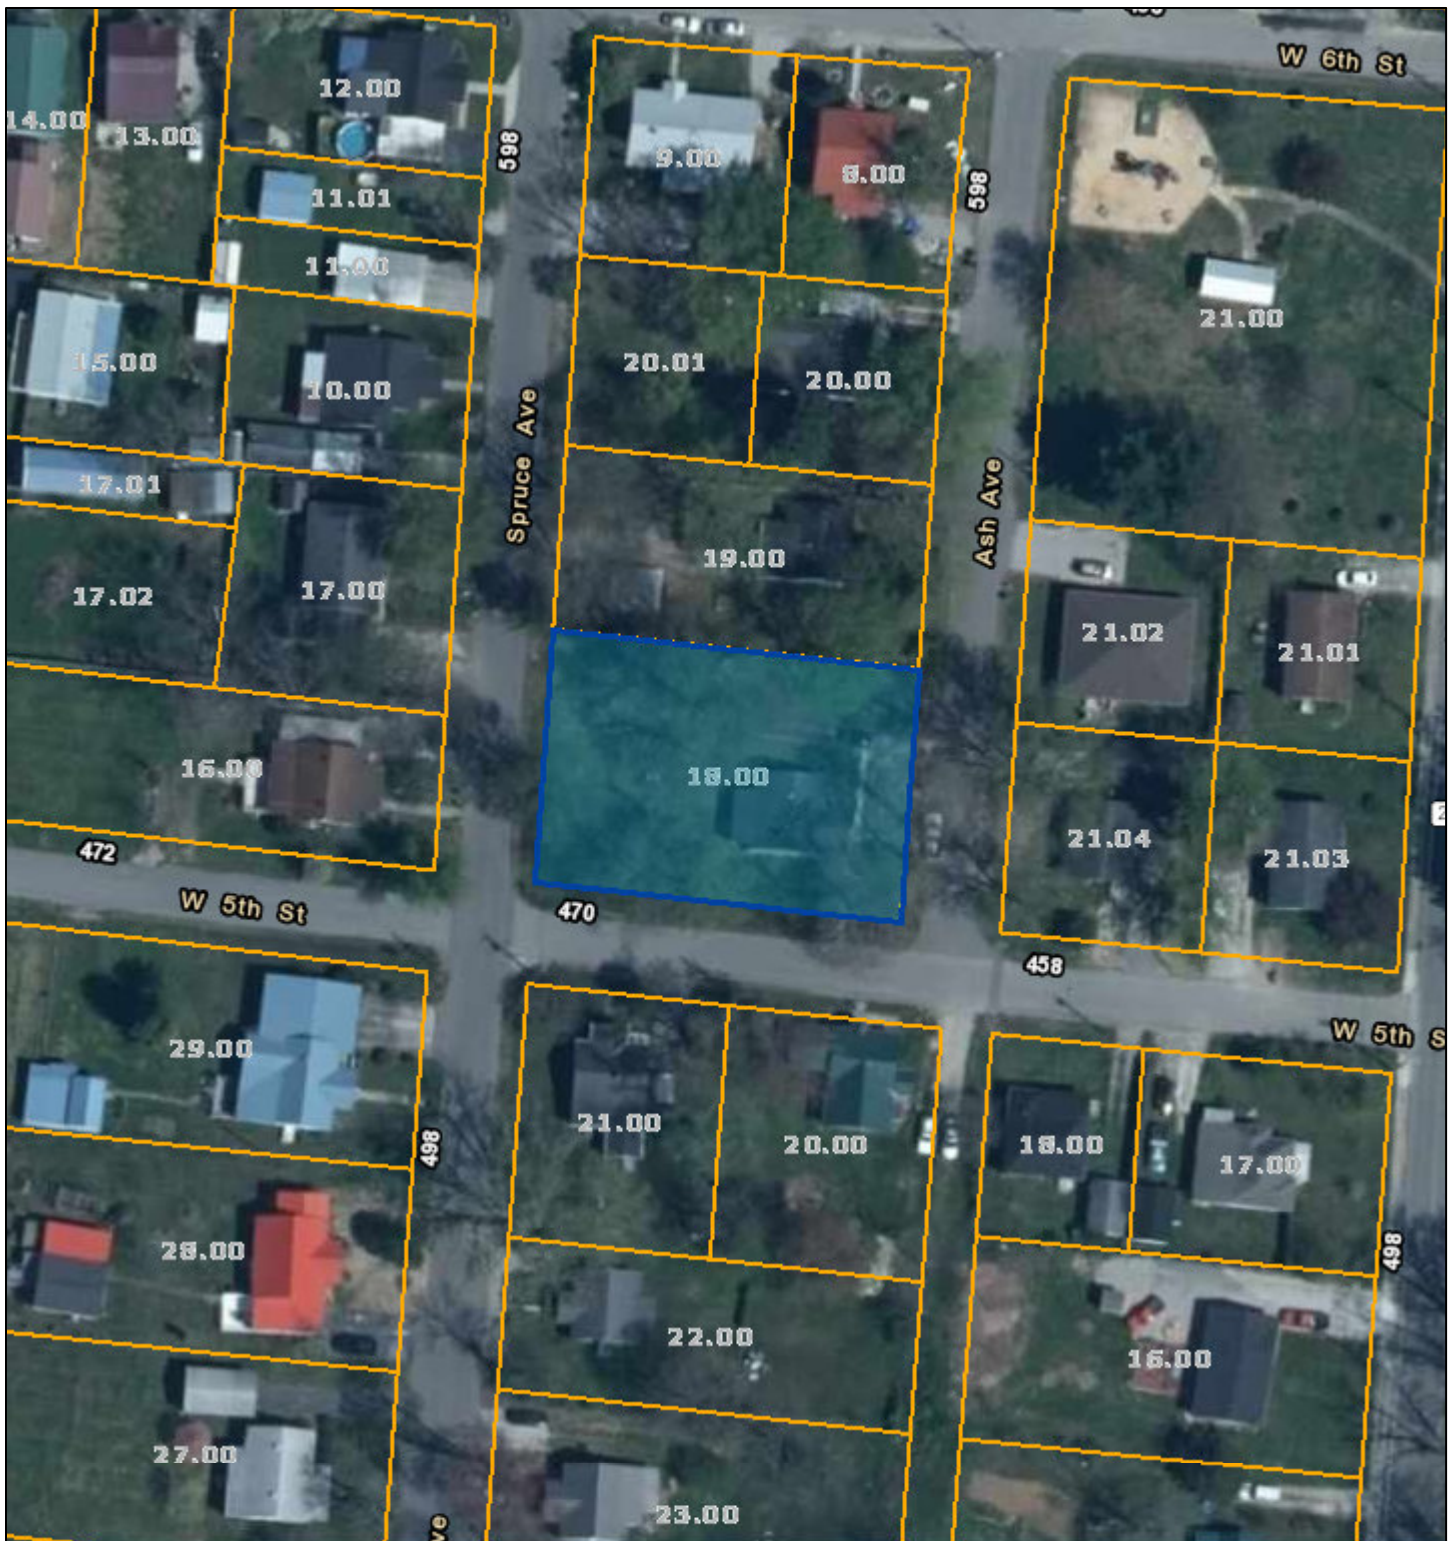

Putnam County - Parcel: 040P C 018.00

Date: October 29, 2020
County: Putnam
Owner: KLINE BOYD G TRUST
Address: ASH AVE 502
Parcel Number: 040P C 018.00
Deeded Acreage: 0
Calculated Acreage: 0
Date of Imagery: 2018

Esri, HERE, Garmin, (c) OpenStreetMap contributors
TN Comptroller - OLG
TDOT
State of Tennessee, Comptroller of the Treasury, Office of Local Government
(OLG)

The property lines are compiled from information maintained by your local county Assessor's office but are not conclusive evidence of property ownership in any court of law.