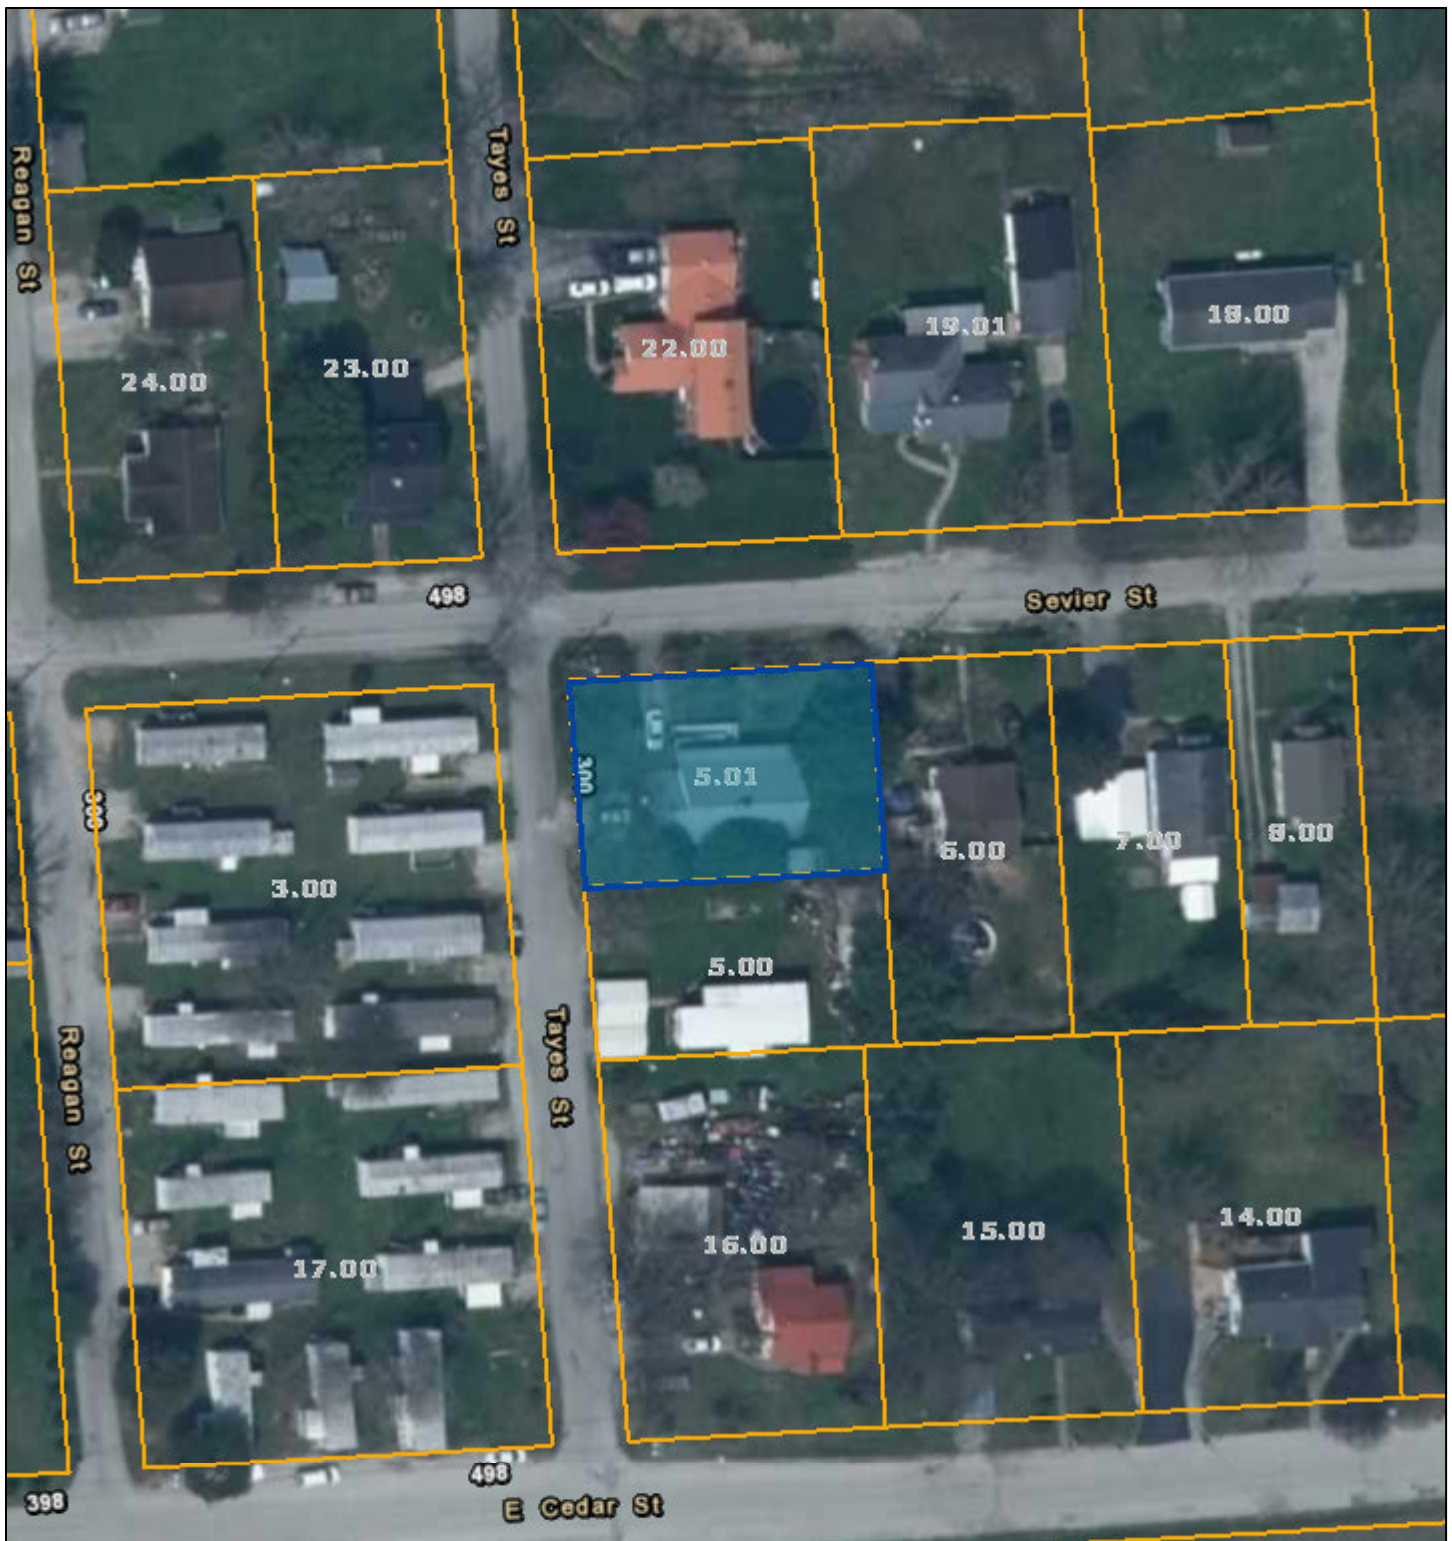

# Overton County - Parcel: 054G F 005.01

Date: September 7, 2020  
County: Overton  
Owner: DODD ROXIE  
Address: SEVIER ST 501  
Parcel Number: 054G F 005.01  
Deeded Acreage: 0  
Calculated Acreage: 0  
Date of Imagery: 2018