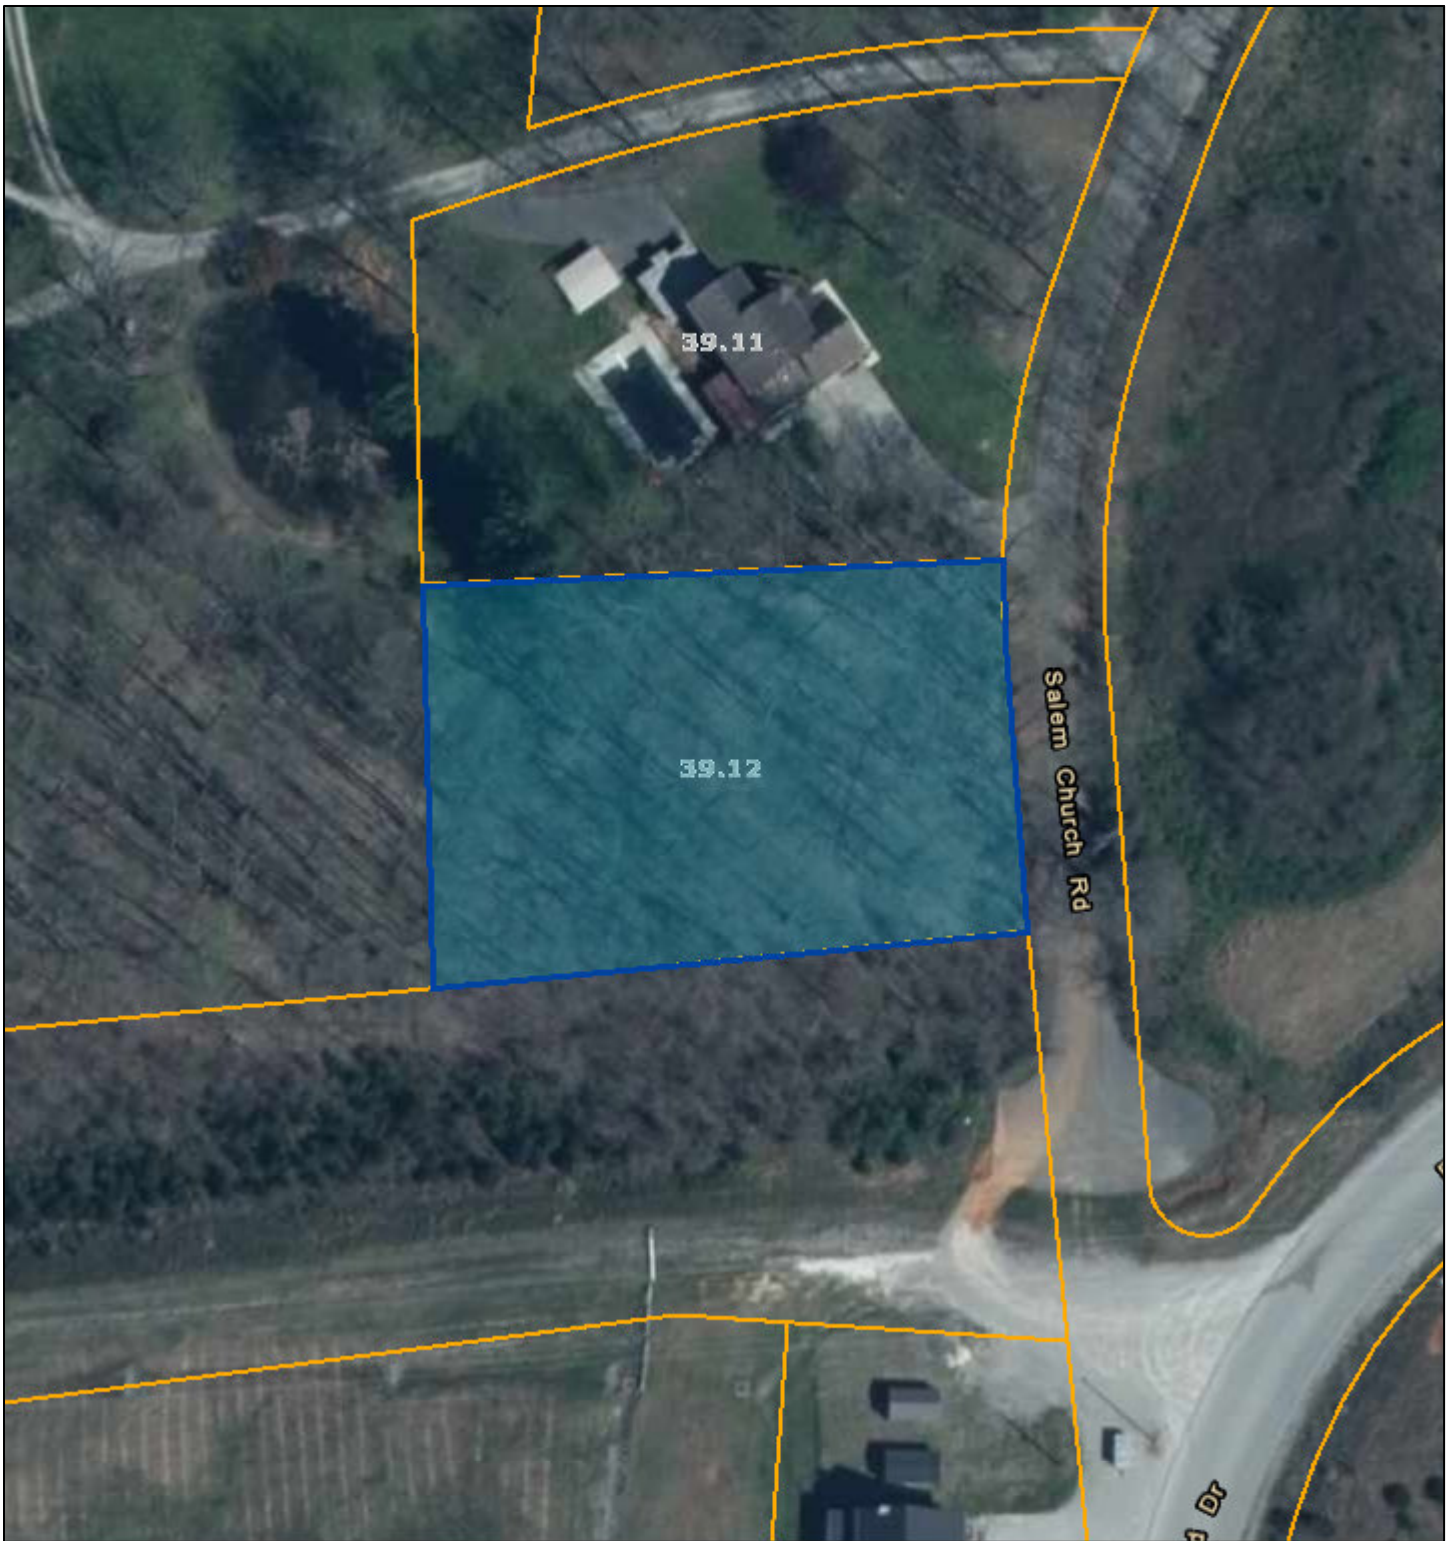

Putnam County - Parcel: 066 039.12

Date: September 1, 2020  
County: Putnam  
Owner: BOWMAN KIM NASH  
Address: SALEM CHURCH RD  
Parcel Number: 066 039.12  
Deeded Acreage: 0.73  
Calculated Acreage: 0  
Date of Imagery: 2018