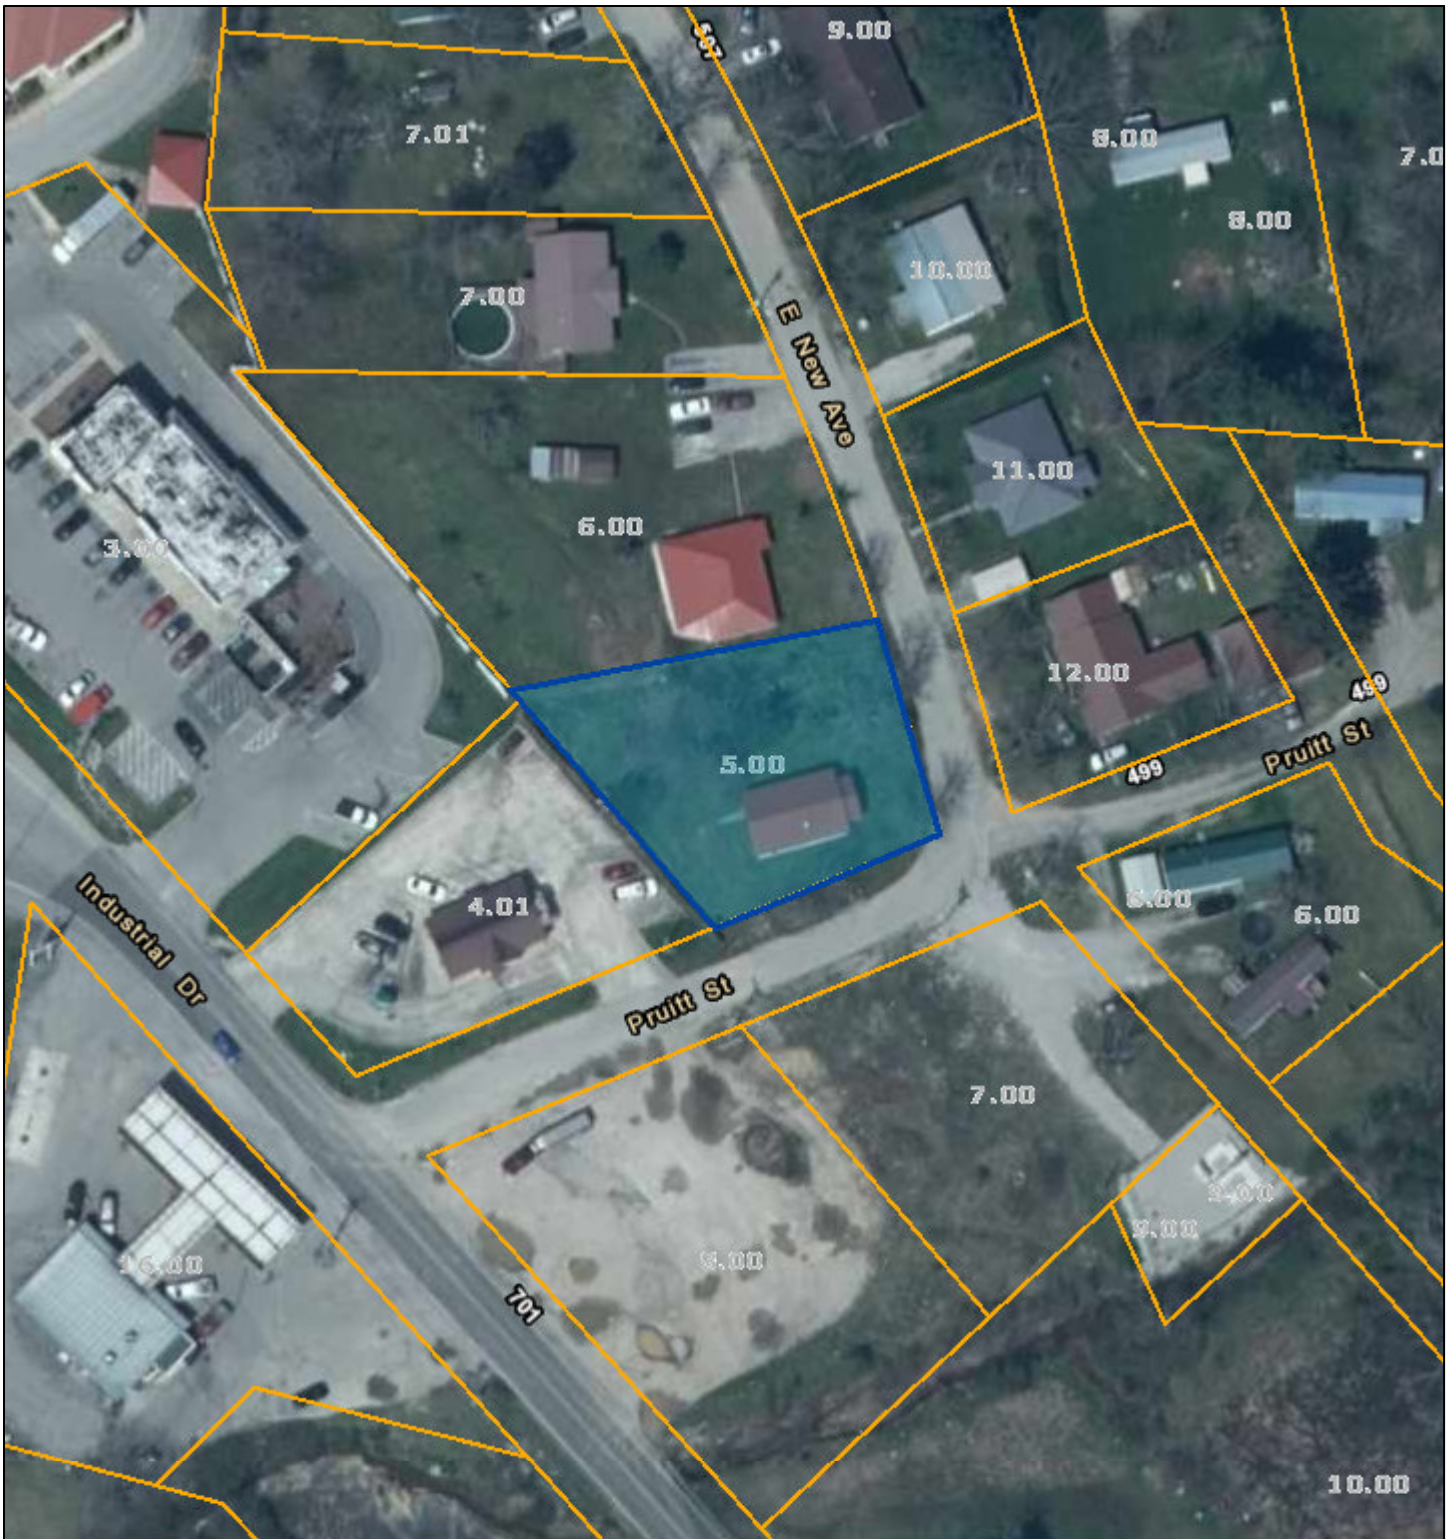

Putnam County - Parcel: 071G D 005.00

Date: September 28, 2020
County: Putnam
Owner: KLINE BOYD G TRUST
Address: E NEW AVE 531
Parcel Number: 071G D 005.00
Deeded Acreage: 0
Calculated Acreage: 0
Date of Imagery: 2018