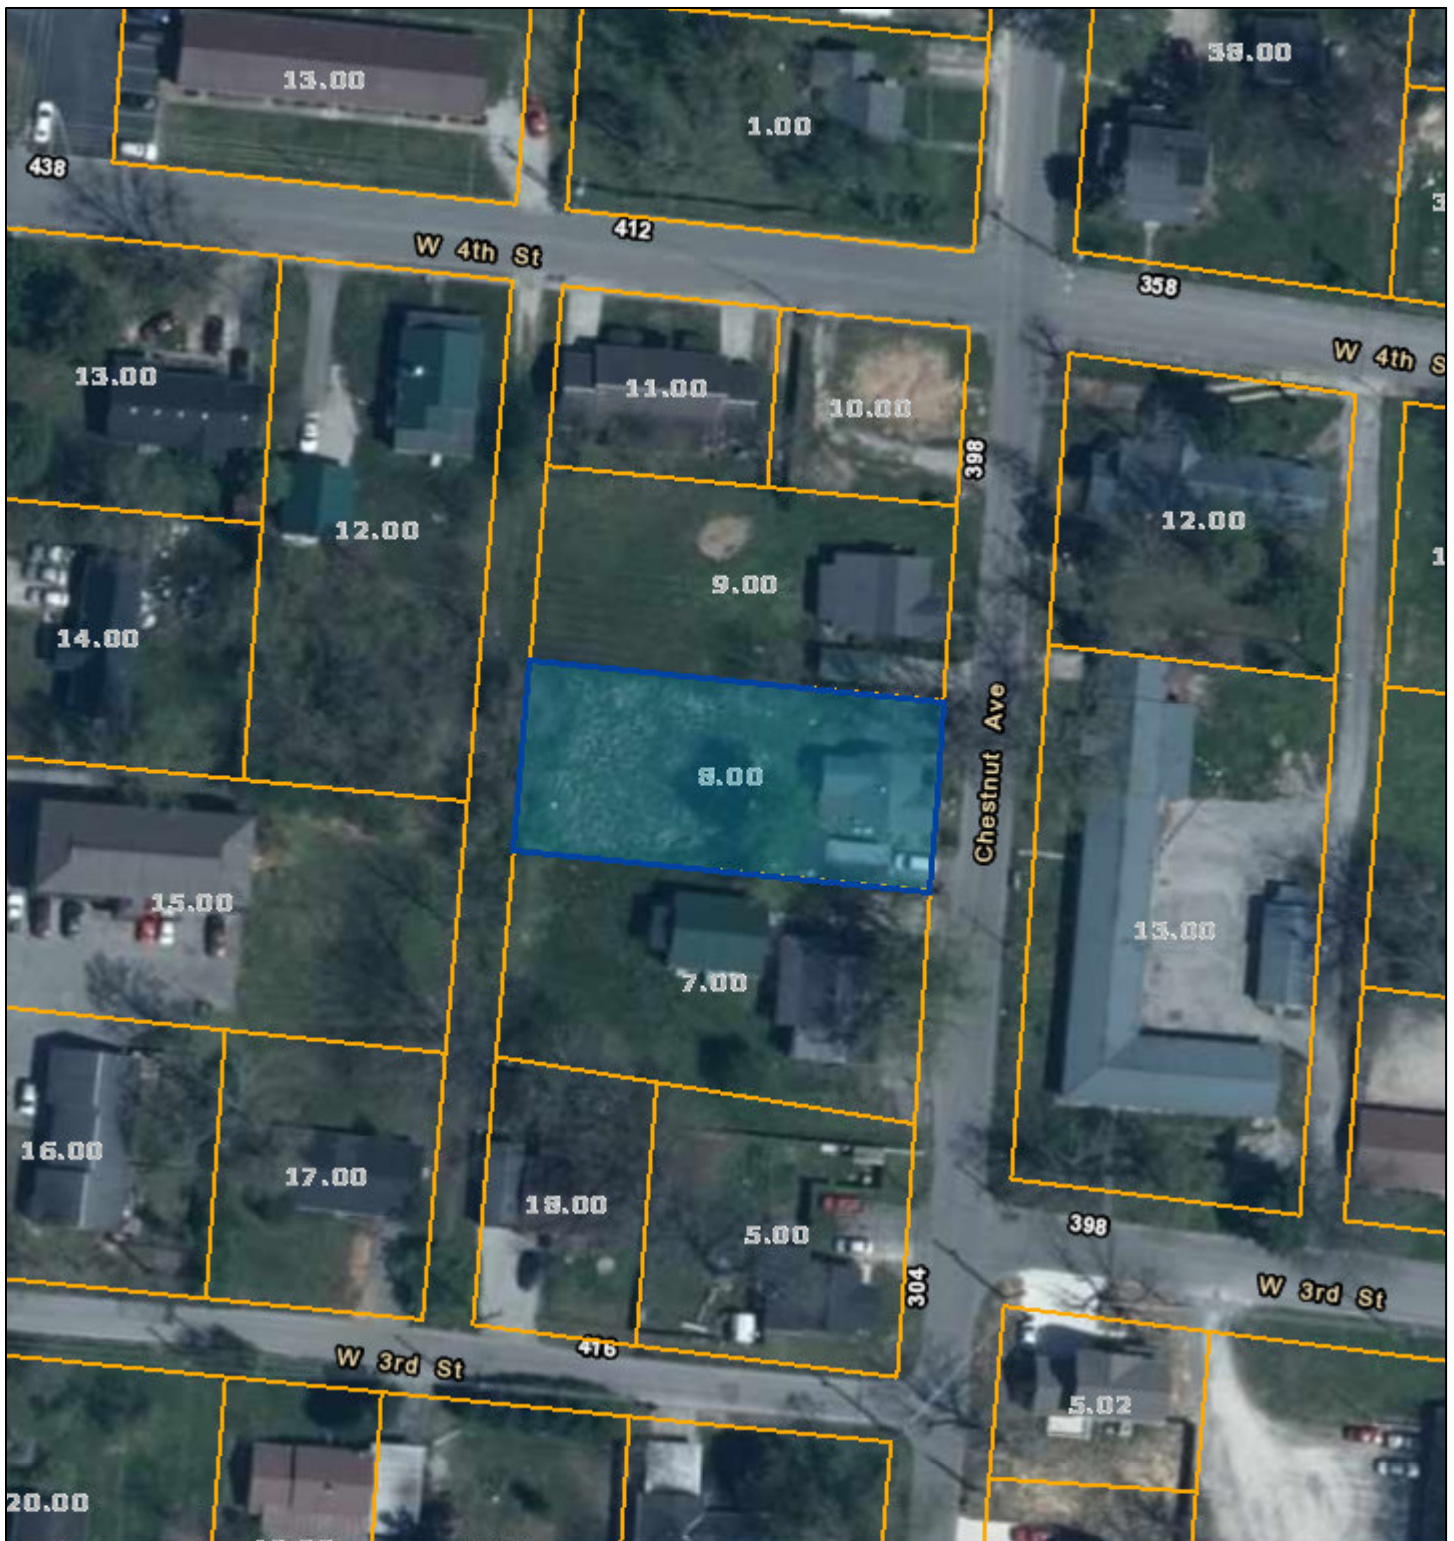

Putnam County - Parcel: 053A D 008.00

Date: September 28, 2020
County: Putnam
Owner: JARNAGIN RUBIEN
Address: CHESTNUT AVE 318
Parcel Number: 053A D 008.00
Deeded Acreage: 0
Calculated Acreage: 0
Date of Imagery: 2018