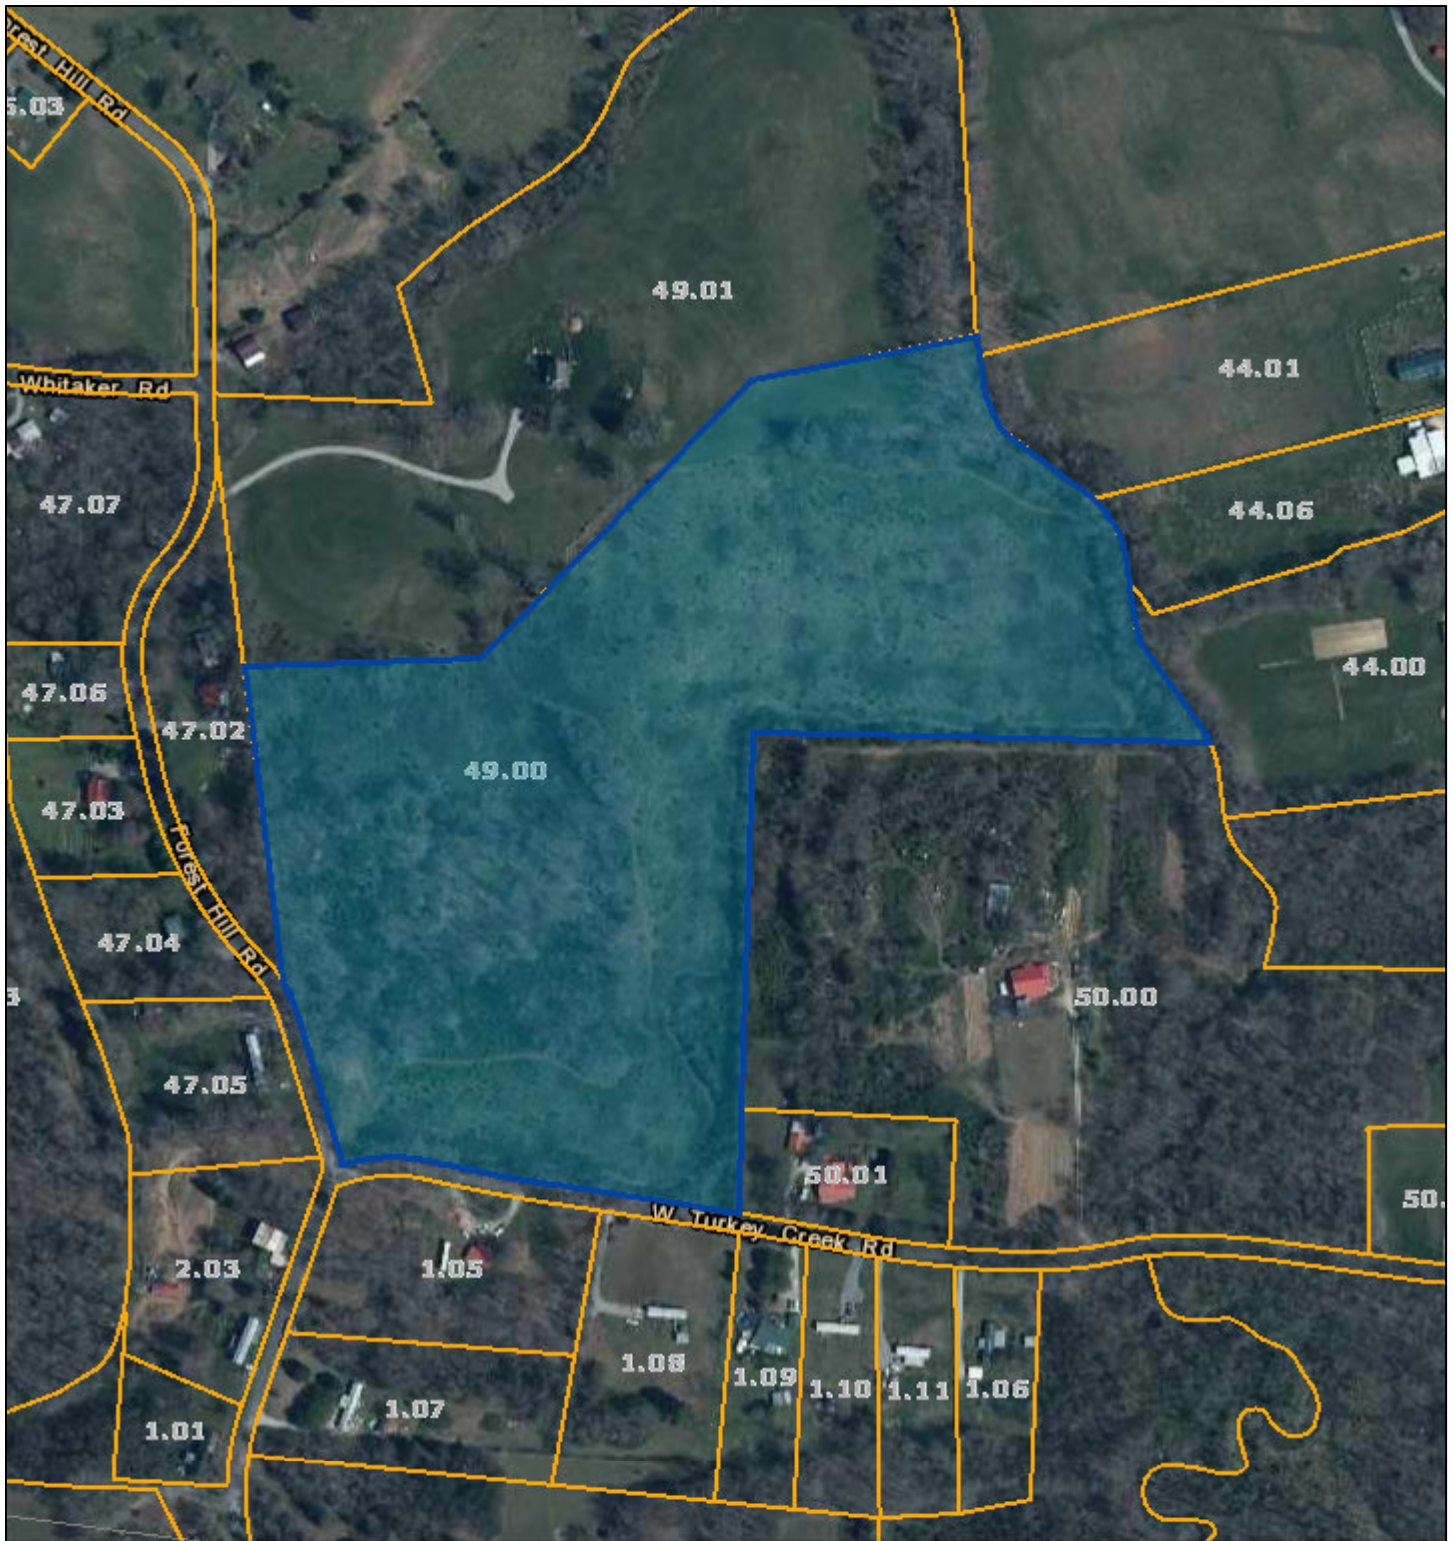

Overton County - Parcel: 104 049.00

Date: July 29, 2020  
County: Overton  
Owner: ANDERSON DEBORAH ANN ETAL  
Address: FOREST HILL RD  
Parcel Number: 104 049.00  
Deeded Acreage: 24.03  
Calculated Acreage: 0  
Date of Imagery: 2018

Esri, HERE, Garmin, (c) OpenStreetMap contributors  
TN Comptroller - OLG  
TDOT  
State of Tennessee, Comptroller of the Treasury, Office of Local Government  
(OLG)

The property lines are compiled from information maintained by your local county Assessor's office but are not conclusive evidence of property ownership in any court of law.