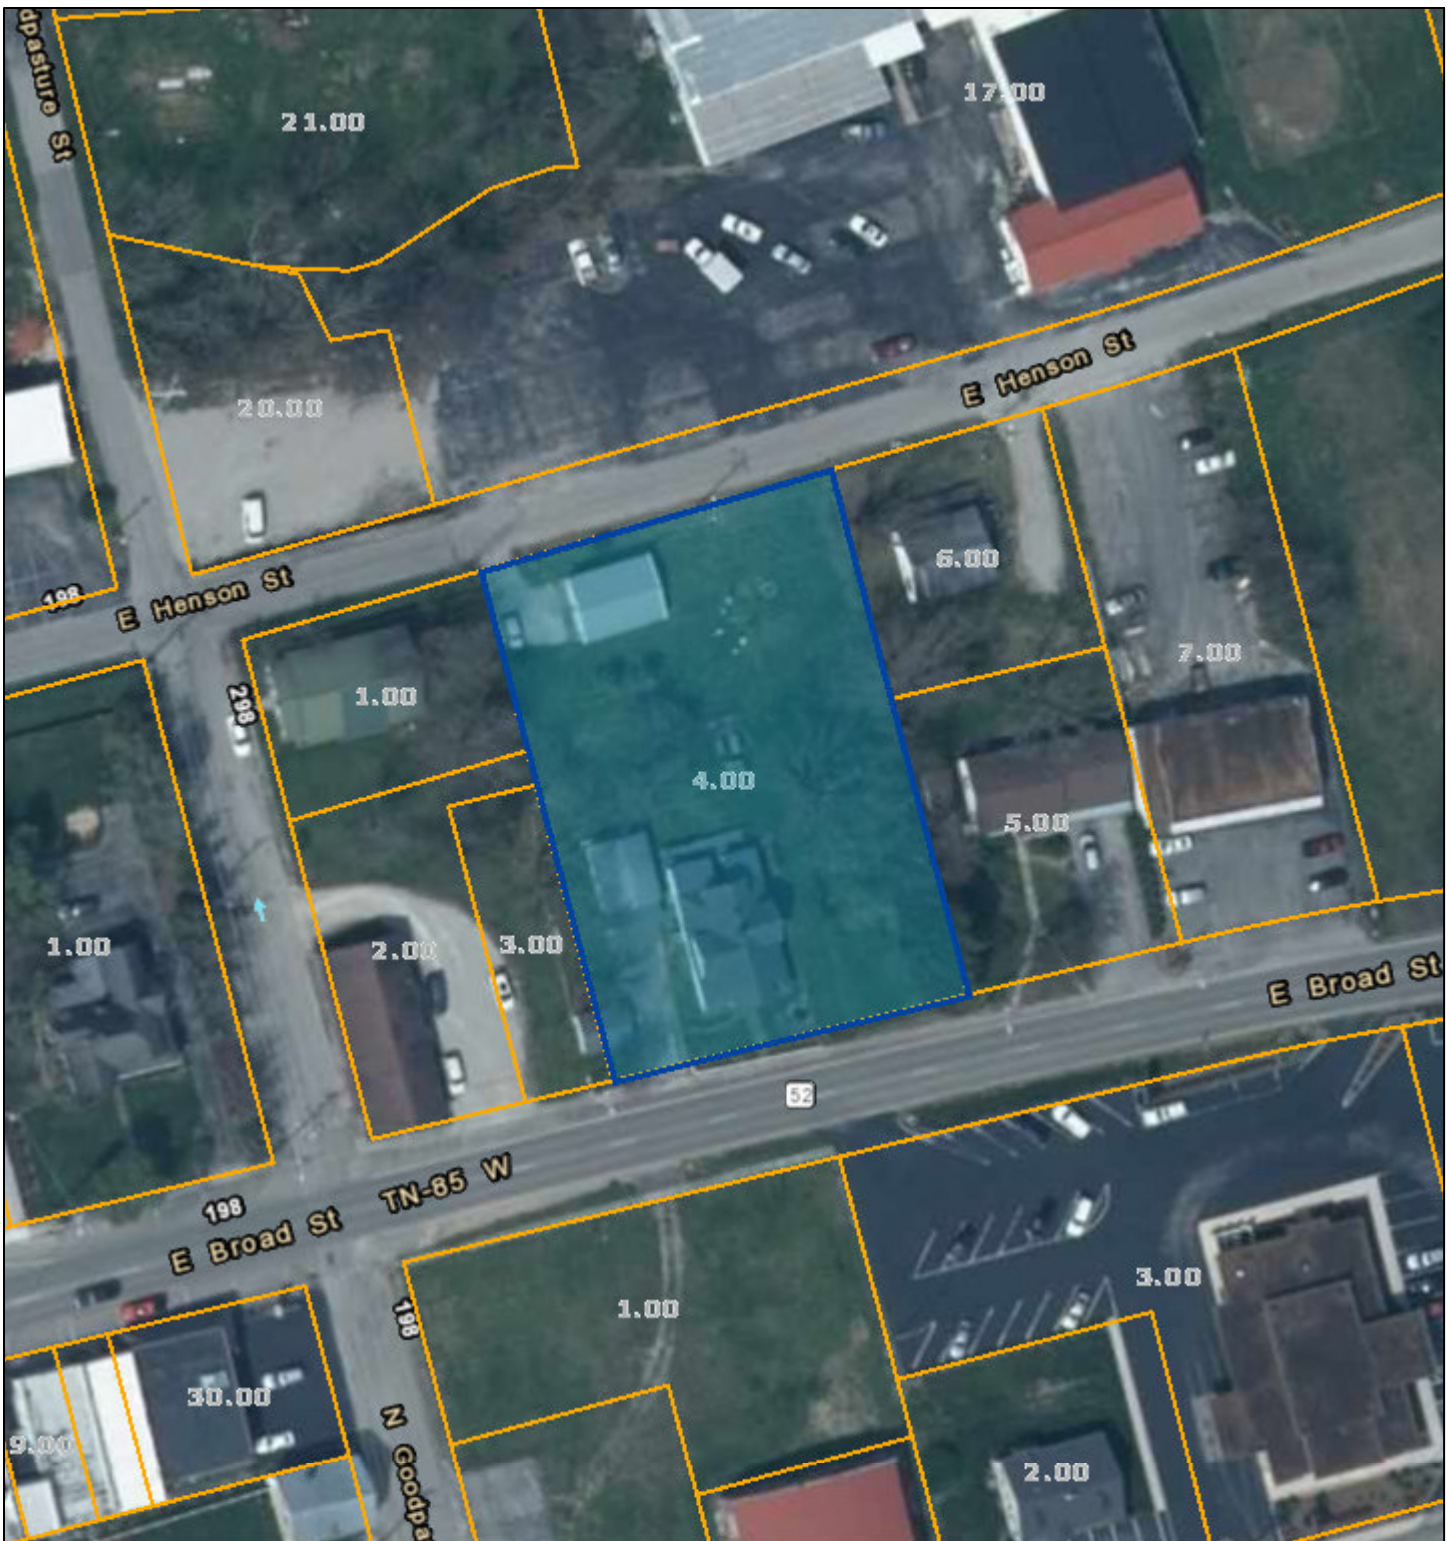

# Overton County - Parcel: 054B L 004.00

Date: July 29, 2020  
County: Overton  
Owner: SELLS EMILY J MCCORMICK ETVIR - LE  
Address: E BROAD ST 206  
Parcel Number: 054B L 004.00  
Deeded Acreage: 0  
Calculated Acreage: 0  
Date of Imagery: 2018