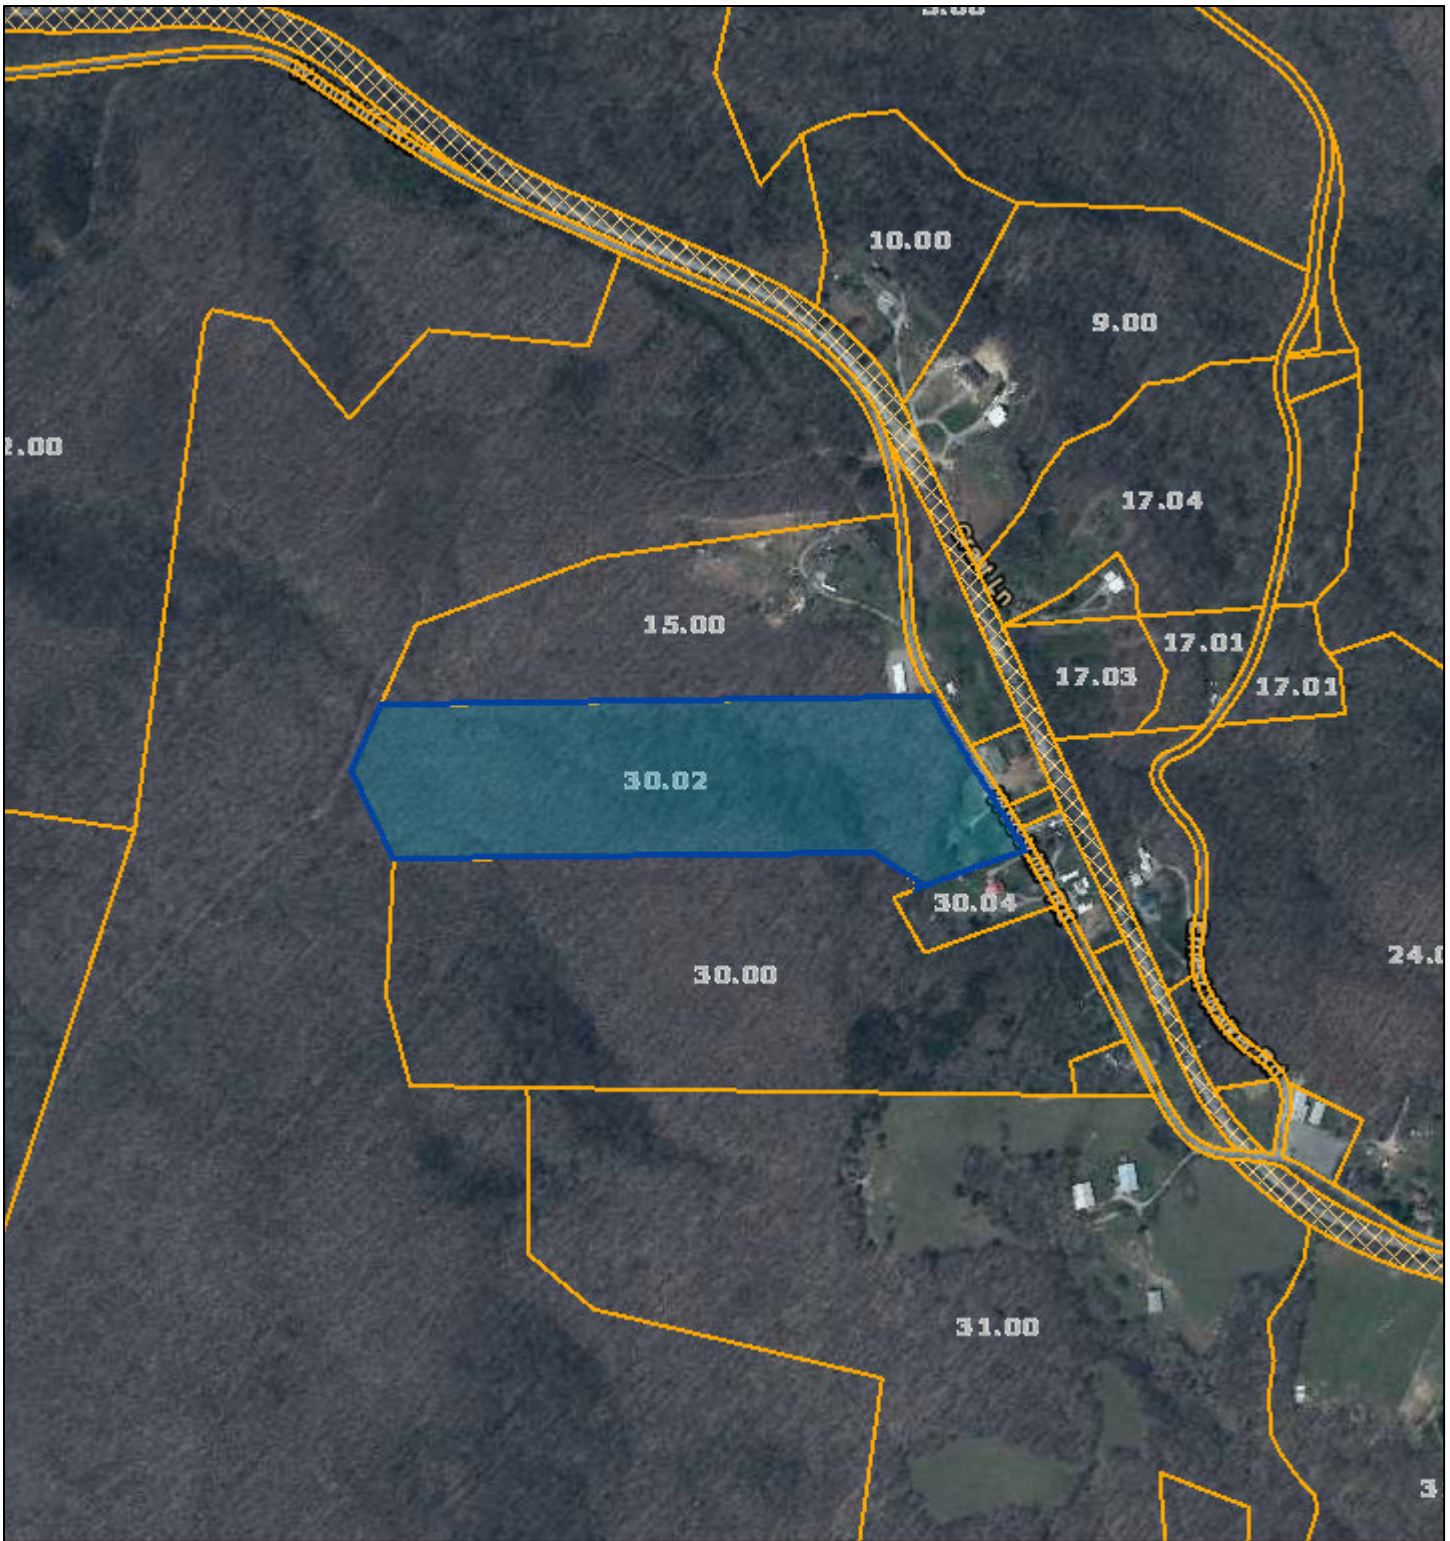

# Putnam County - Parcel: 049 030.02

Date: June 25, 2020  
County: Putnam  
Owner: WELLS MARILEE MAYES  
Address: WOODCLIFF RD 12745  
Parcel Number: 049 030.02  
Deeded Acreage: 20.5  
Calculated Acreage: 0  
Date of Imagery: 2018

Esri, HERE, Garmin, (c) OpenStreetMap contributors  
TN Comptroller - OLG  
TDOT  
State of Tennessee, Comptroller of the Treasury, Office of Local Government  
(OLG)

The property lines are compiled from information maintained by your local county Assessor's office but are not conclusive evidence of property ownership in any court of law.