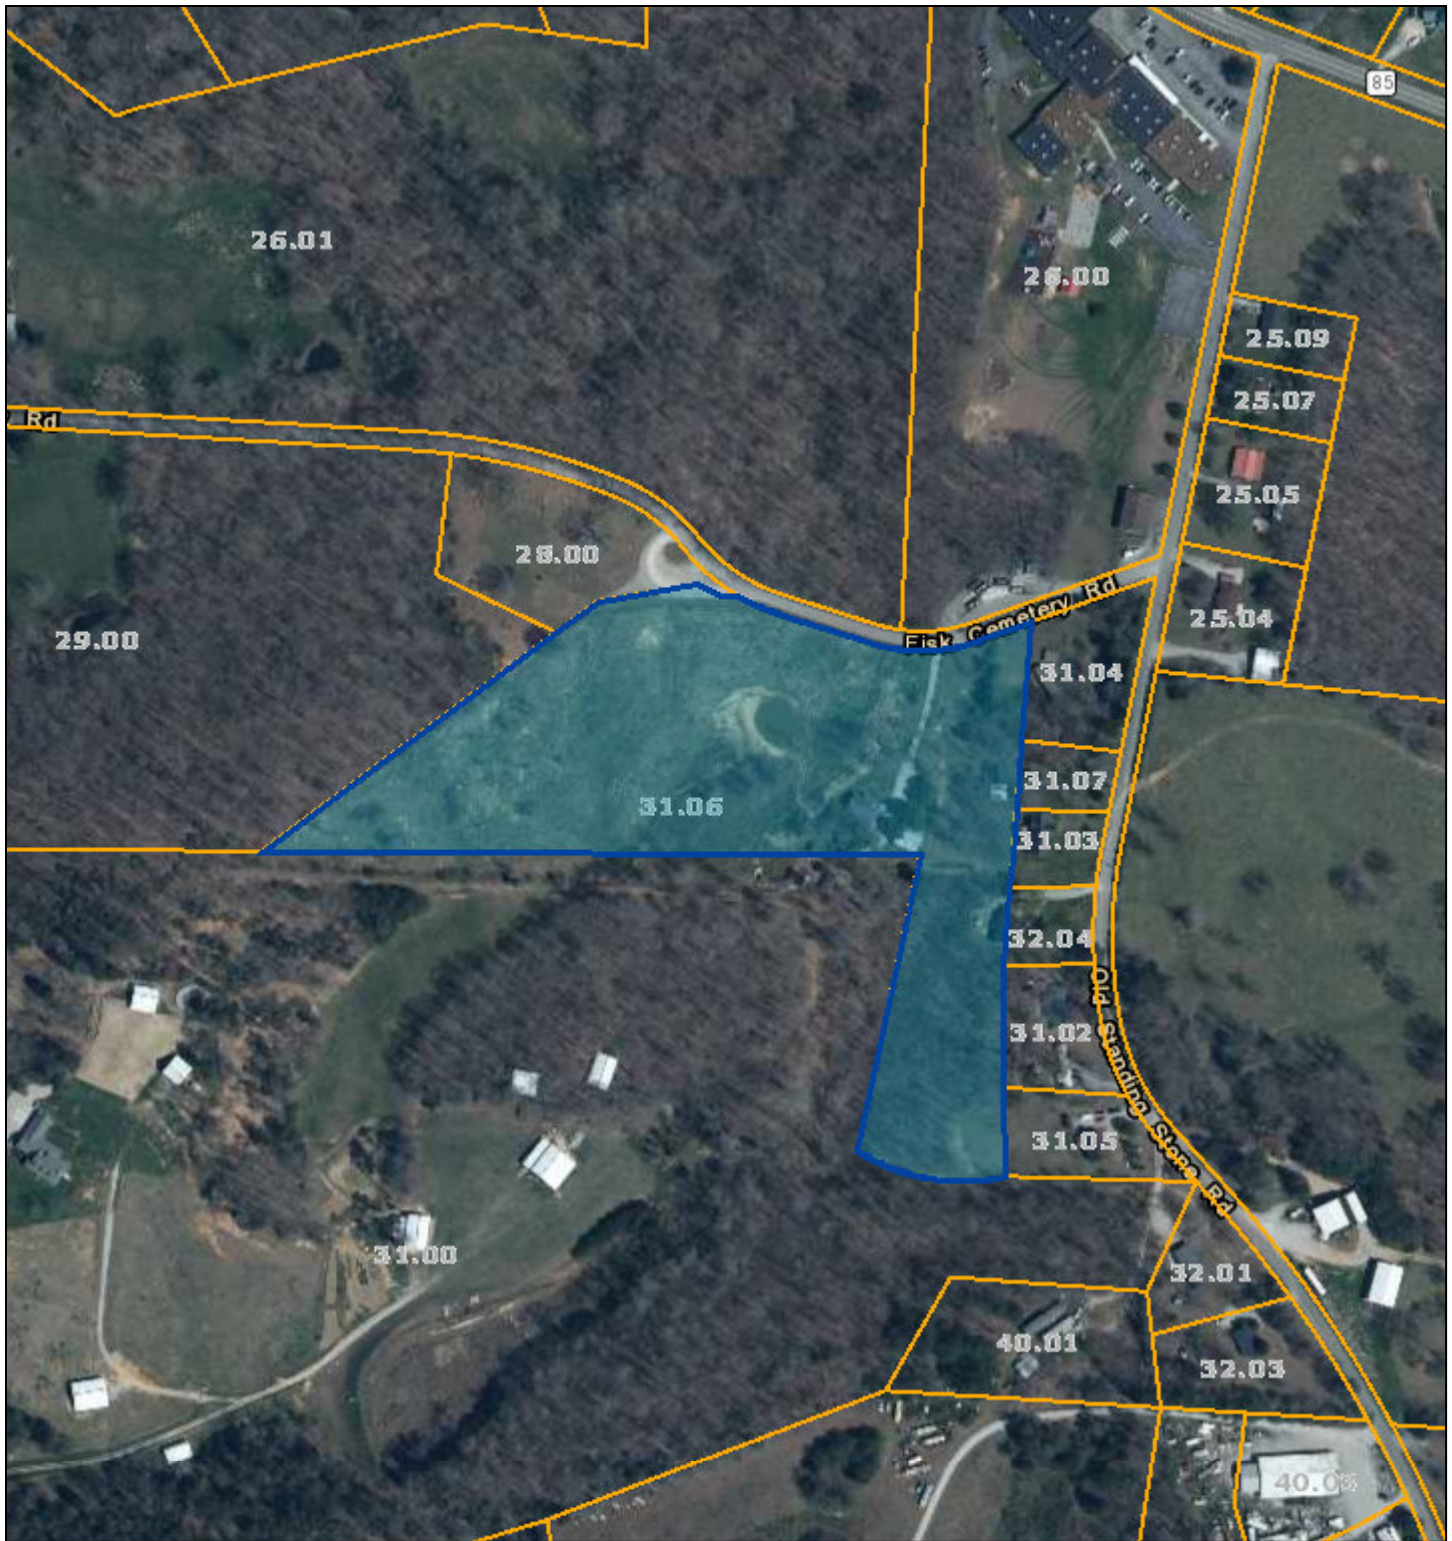

Overton County - Parcel: 042 031.06

Date: June 22, 2020
County: Overton
Owner: TURNER BOBBY ETUX
Address: FISK CEM RD 184
Parcel Number: 042 031.06
Deeded Acreage: 0
Calculated Acreage: 0
Date of Imagery: 2018

Esri, HERE, Garmin, (c) OpenStreetMap contributors
TN Comptroller - OLG
TDOT
State of Tennessee, Comptroller of the Treasury, Office of Local Government
(OLG)

The property lines are compiled from information maintained by your local county Assessor's office but are not conclusive evidence of property ownership in any court of law.