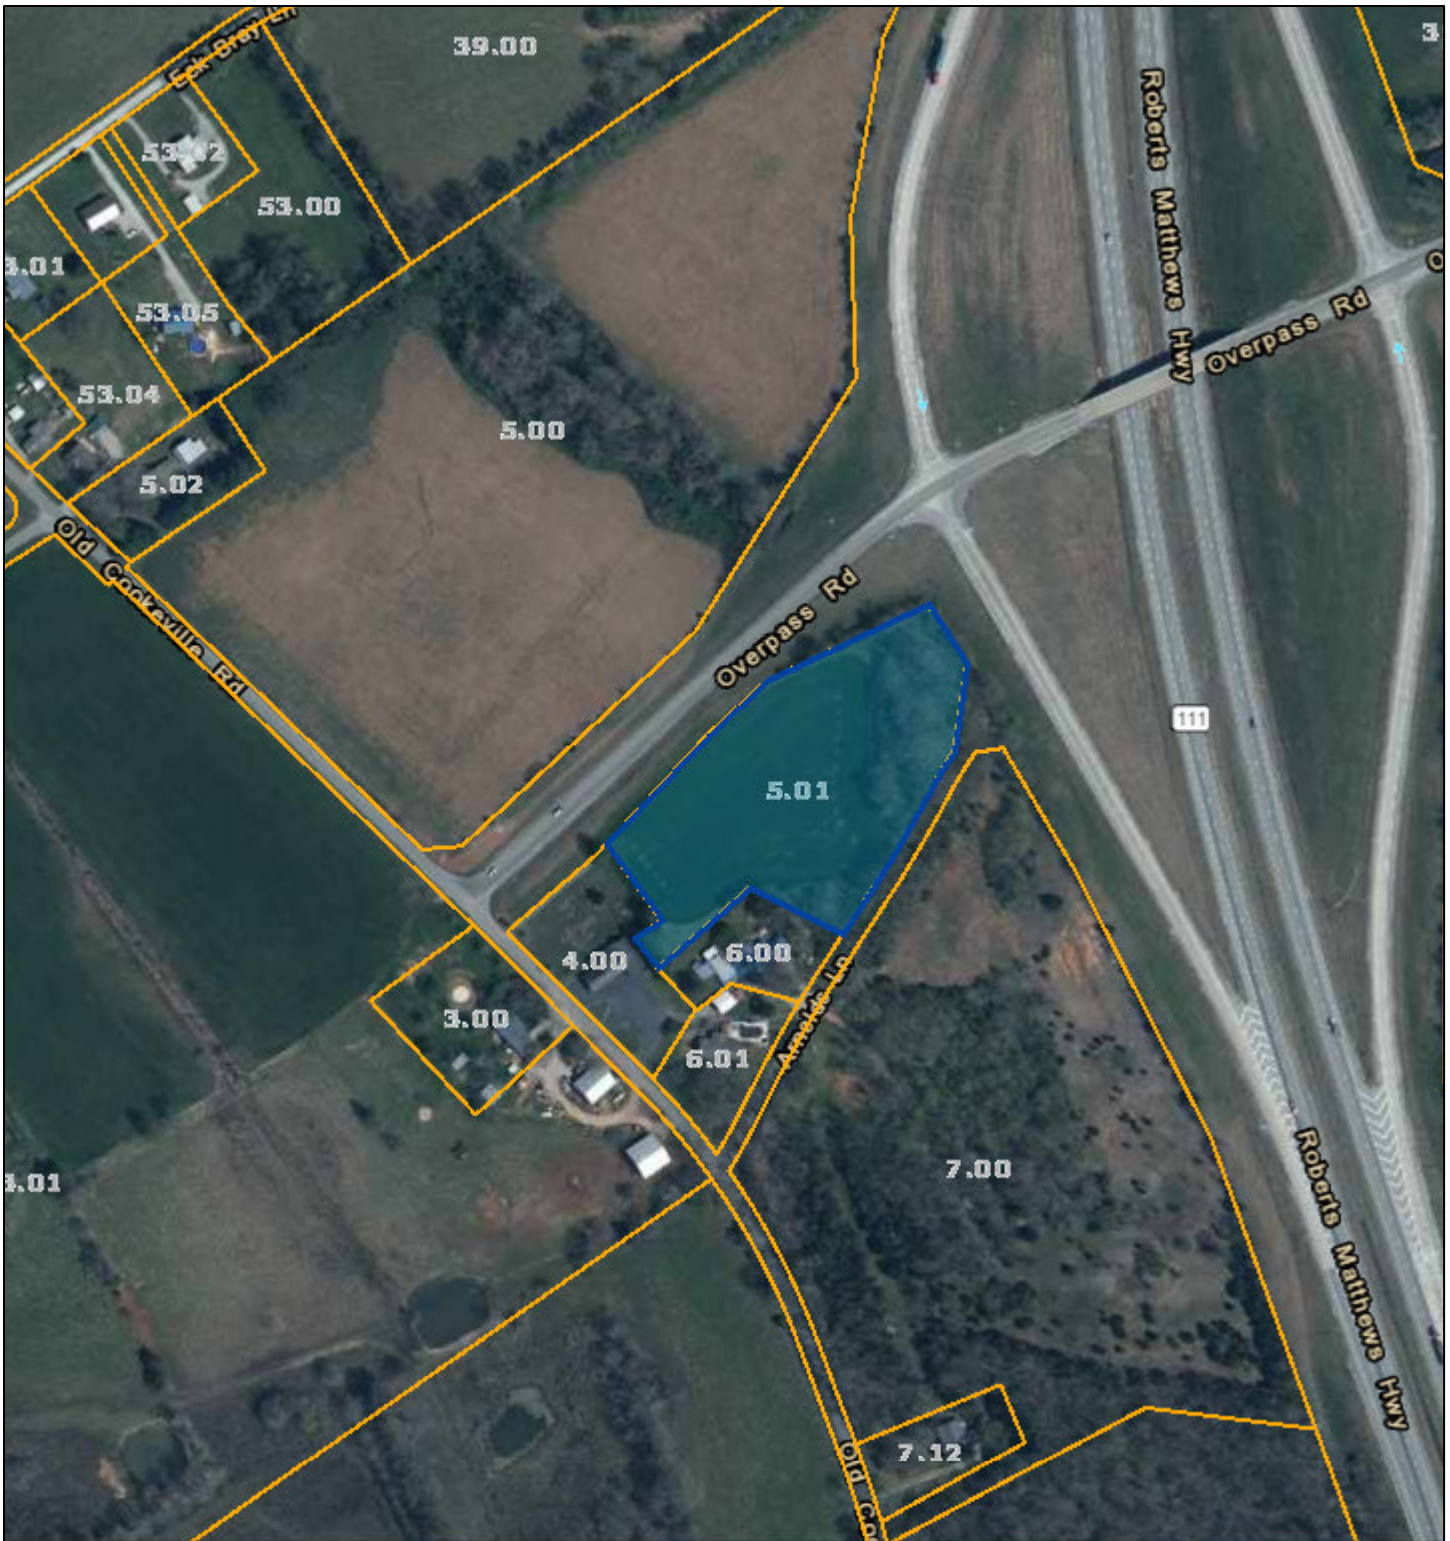

White County - Parcel: 023 005.01

Date: March 28, 2020  
County: White  
Owner: ALLEN DANA & ARNOLD  
Address: OVERPASS RD  
Parcel Number: 023 005.01  
Deeded Acreage: 4.21  
Calculated Acreage: 0  
Date of Imagery: 2018

Esri, HERE, Garmin, (c) OpenStreetMap contributors  
TN Comptroller - OLG  
TDOT  
State of Tennessee, Comptroller of the Treasury, Office of Local Government  
(OLG)

The property lines are compiled from information maintained by your local county Assessor's office but are not conclusive evidence of property ownership in any court of law.