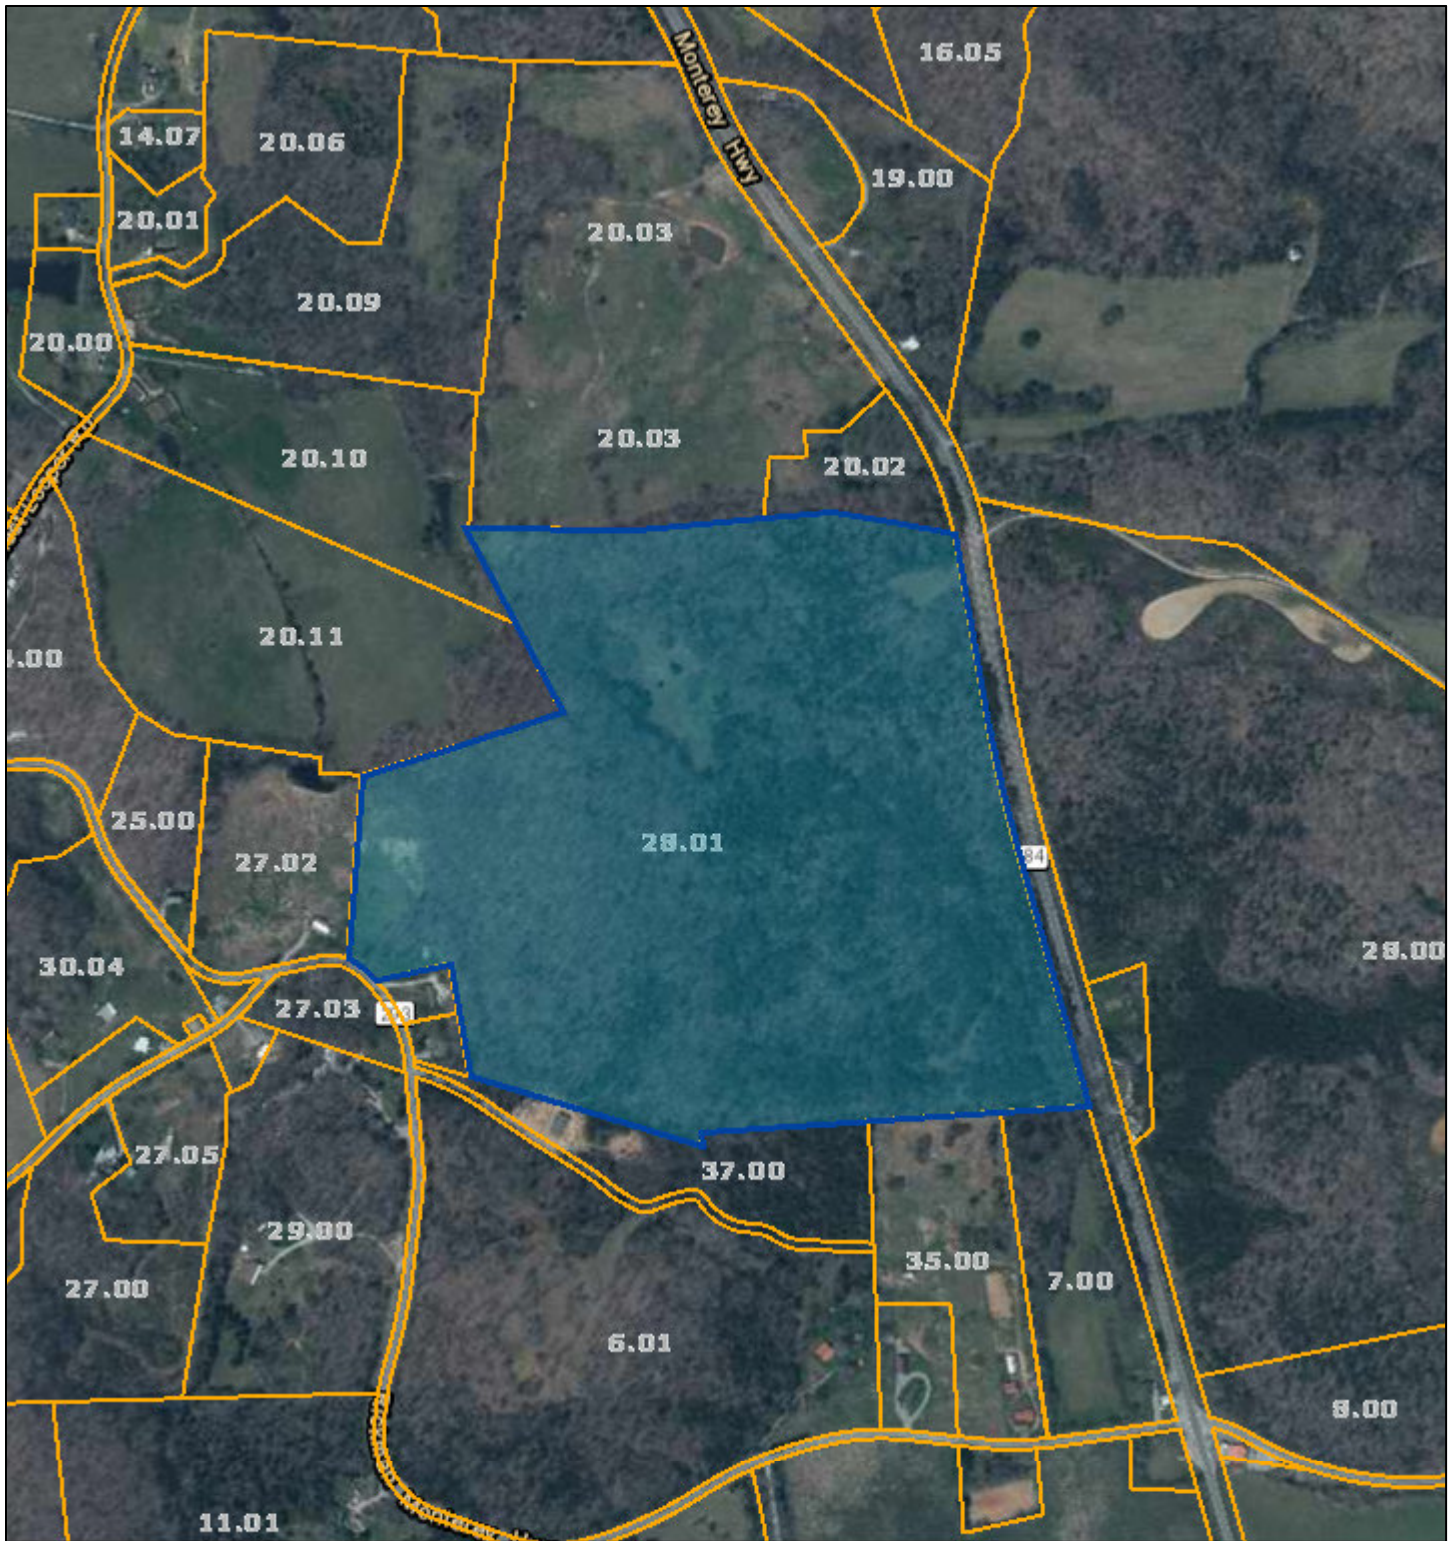

Overton County - Parcel: 106 028.01

Date: March 18, 2020
County: Overton
Owner: KEY ELBERT J
Address: MONTEREY HWY
Parcel Number: 106 028.01
Deeded Acreage: 0
Calculated Acreage: 73.8
Date of Imagery: 2018

Esri, HERE, Garmin, (c) OpenStreetMap contributors
TN Comptroller - OLG
TDOT
State of Tennessee, Comptroller of the Treasury, Office of Local Government
(OLG)

The property lines are compiled from information maintained by your local county Assessor's office but are not conclusive evidence of property ownership in any court of law.