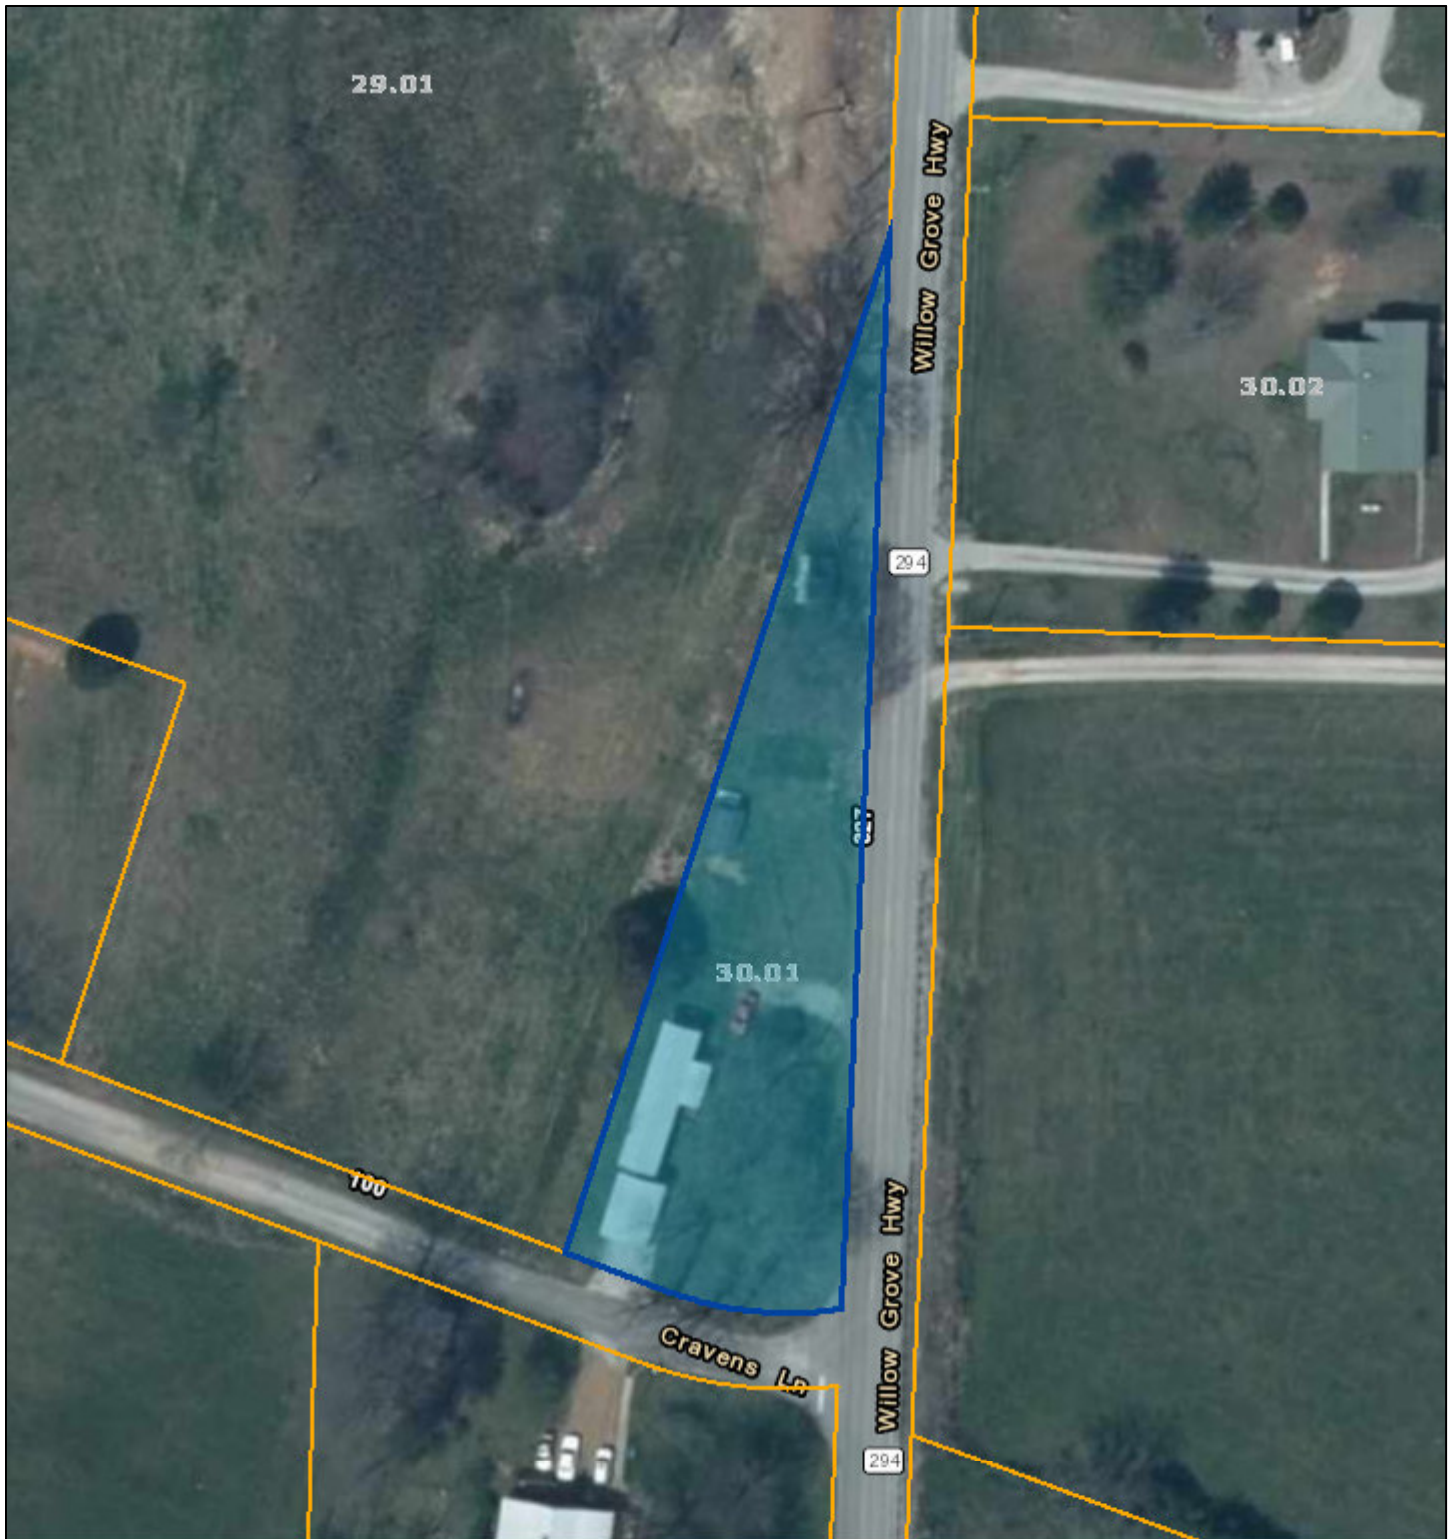

Overton County - Parcel: 021 030.01

Date: March 28, 2020
County: Overton
Owner: FERRILL GERALD
Address: CRAVENS LN 104
Parcel Number: 021 030.01
Deeded Acreage: 0
Calculated Acreage: 0
Date of Imagery: 2018

Esri, HERE, Garmin, (c) OpenStreetMap contributors
TN Comptroller - OLG
TDOT
State of Tennessee, Comptroller of the Treasury, Office of Local Government
(OLG)

The property lines are compiled from information maintained by your local county Assessor's office but are not conclusive evidence of property ownership in any court of law.